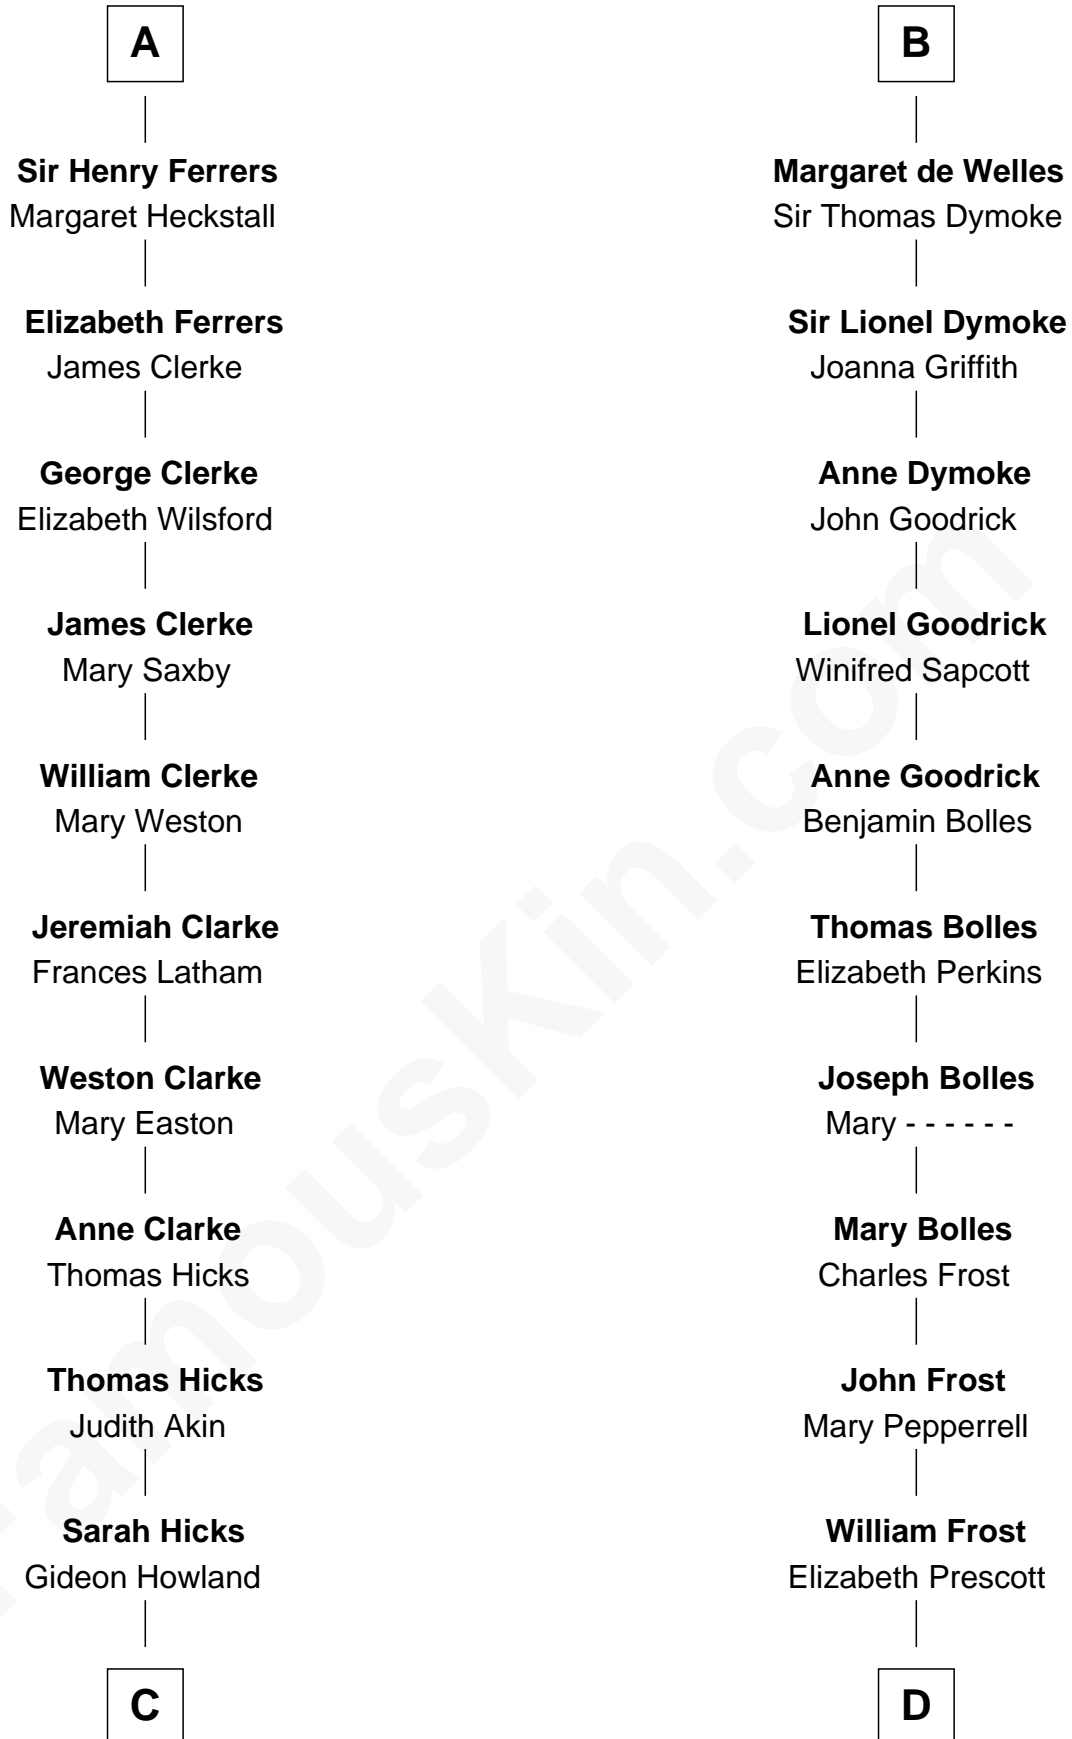

FamousKin.com

Relationship Chart of

Hetty Green

"The Witch of Wall Street"

19th cousin 2 times removed of

Robert Frost

Poet and Playwright

Sir William de Ferrers

Margaret de Quincy

C

Gideon Howland
Mehitable Howland

Abby Slocum Howland
Edward Mott Robinson

Hetty Green
"The Witch of Wall Street"

D

William Frost
Sarah Holt

Samuel Abbott Frost
Mary Blunt