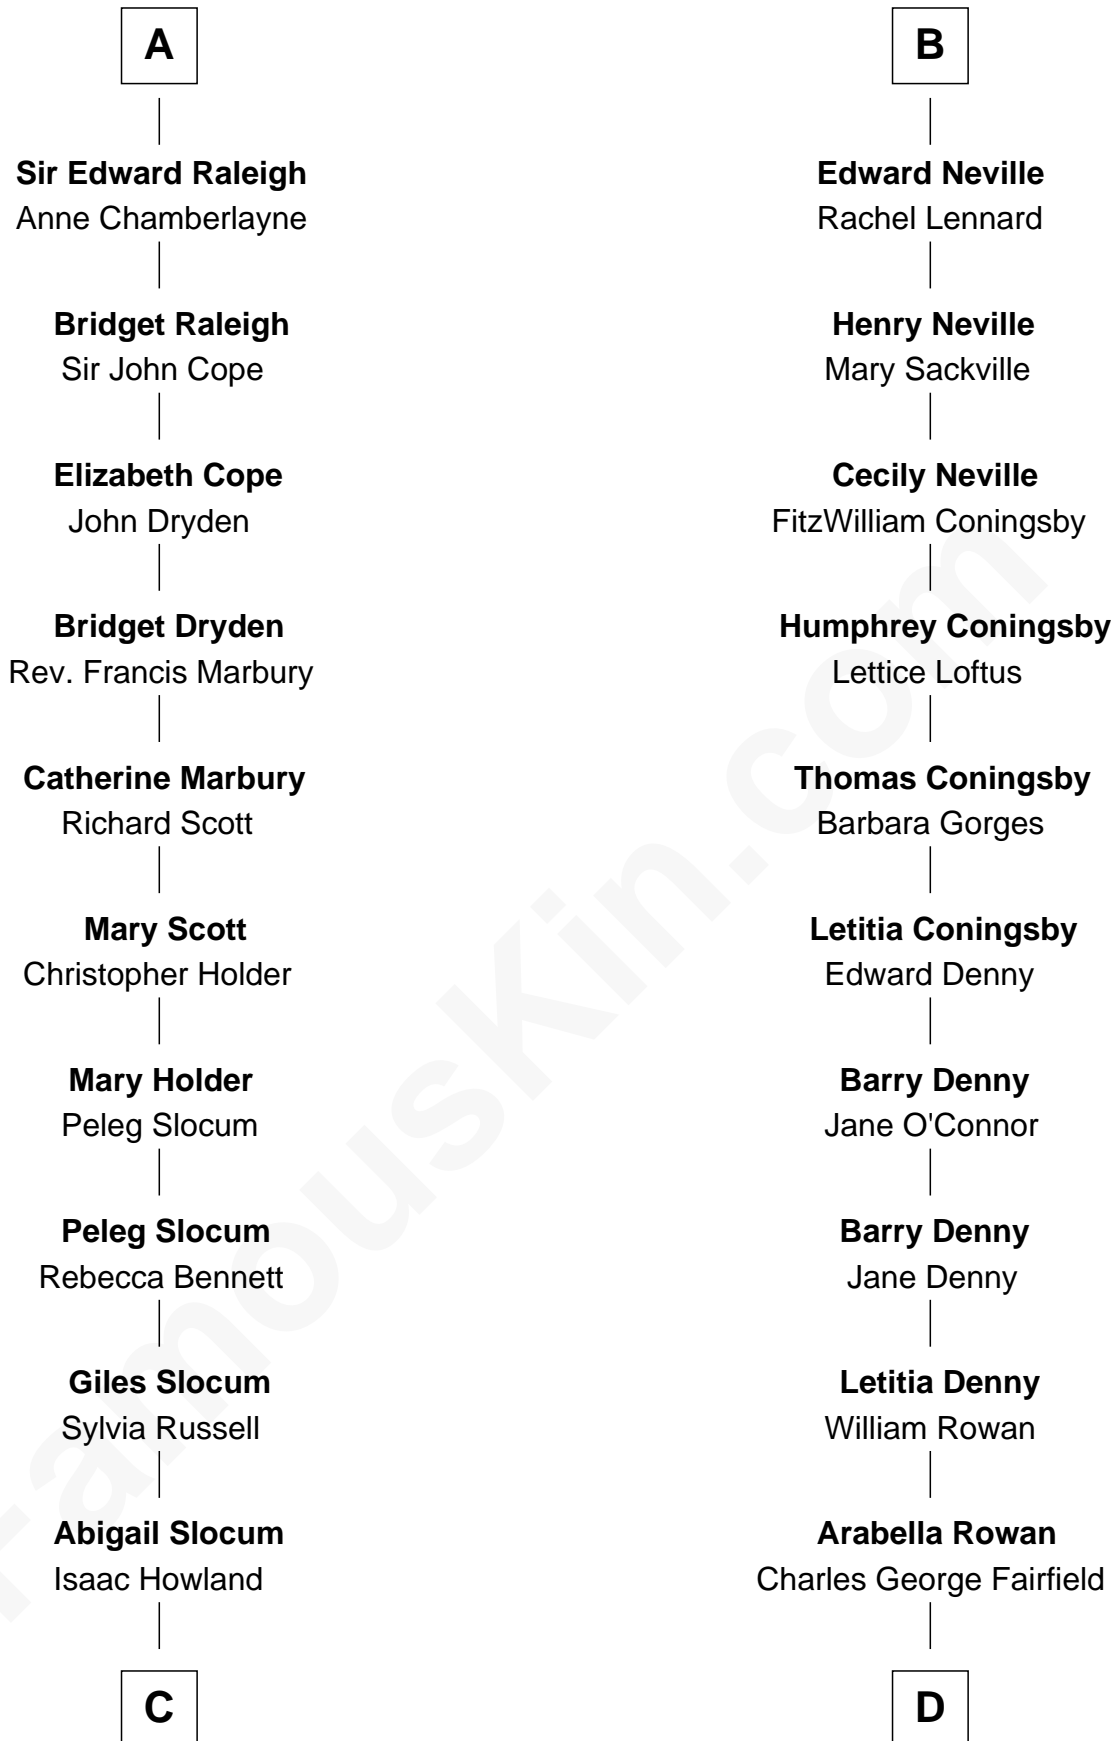

# FamousKin.com Relationship Chart of

**Hetty Green**

*"The Witch of Wall Street"*

19th cousin of

**Anthony West**

*Novelist and writer for the New Yorker*

**Sir Hugh I de Audley**

Iseult de Mortimer

**C**

**Mehitable Howland**

Gideon Howland

**Abby Slocum Howland**

Edward Mott Robinson

**Hetty Green**

*"The Witch of Wall Street"*

**D**

**Charles Fairfield**

Isabella Campbell Mackenzie

**Cicily Isabel Fairfield**

Herbert George Wells

**Anthony West**

*British Novelist*

FamousKin.com