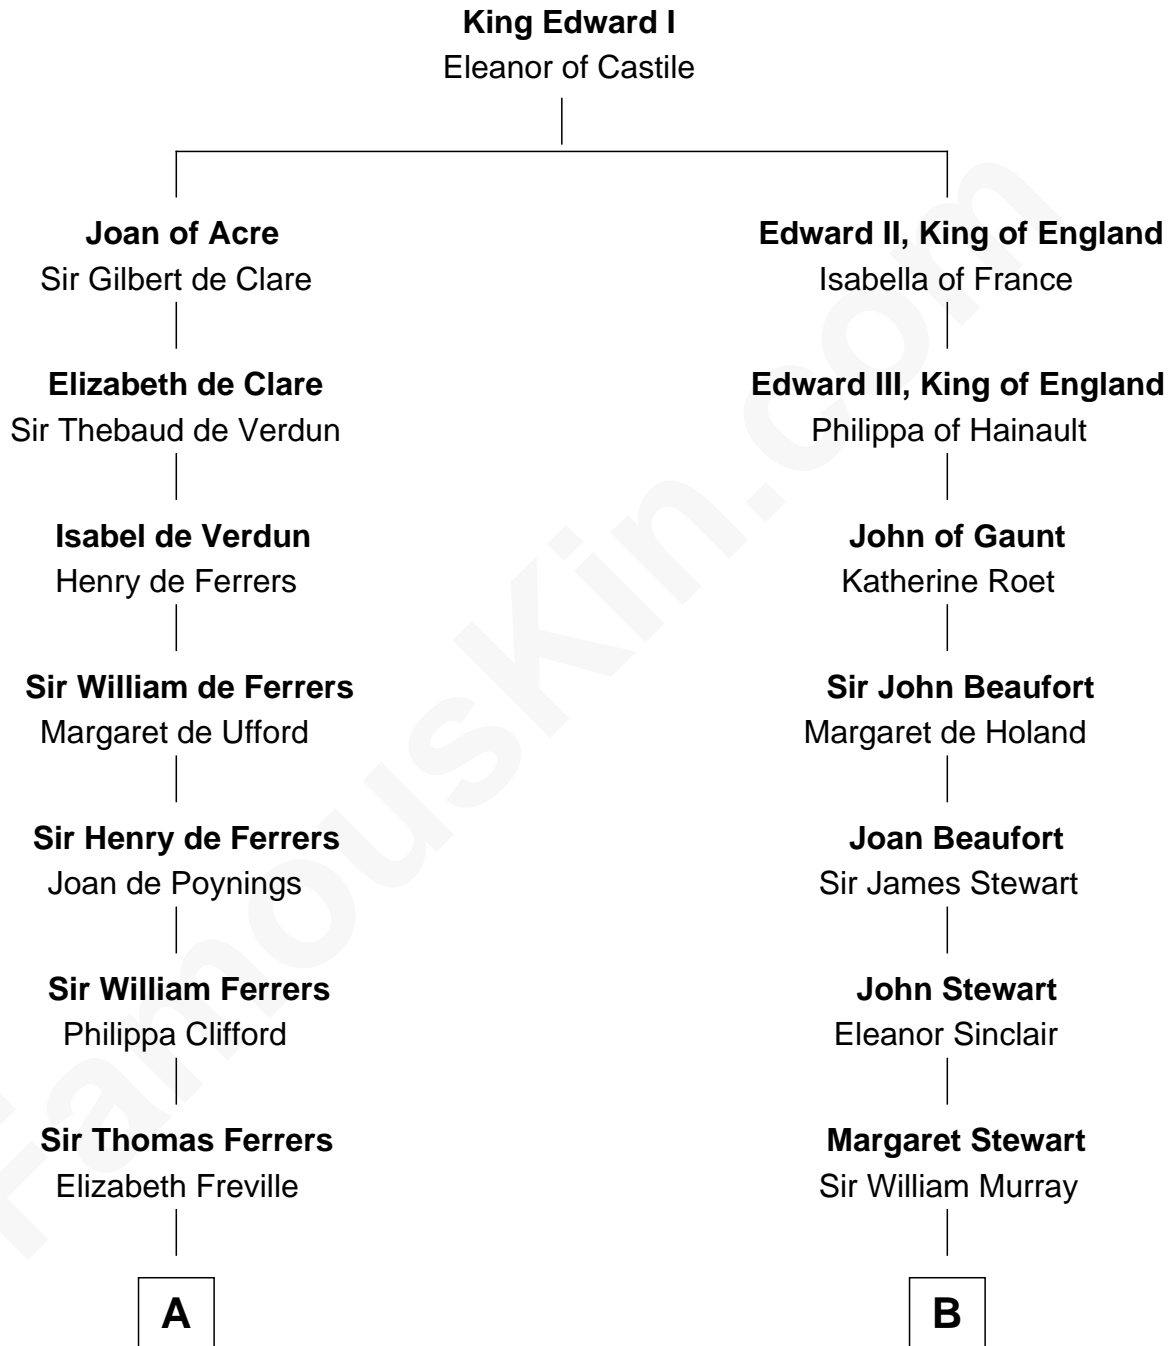

## Relationship Chart of

### Hetty Green

*"The Witch of Wall Street"*

13th cousin 6 times removed of

### Major John Pitcairn

*British Commander at Battle of Lexington*

**C**

—  
**Gideon Howland**  
Mehitable Howland

—  
**Abby Slocum Howland**  
Edward Mott Robinson

—  
**Hetty Green**  
*"The Witch of Wall Street"*