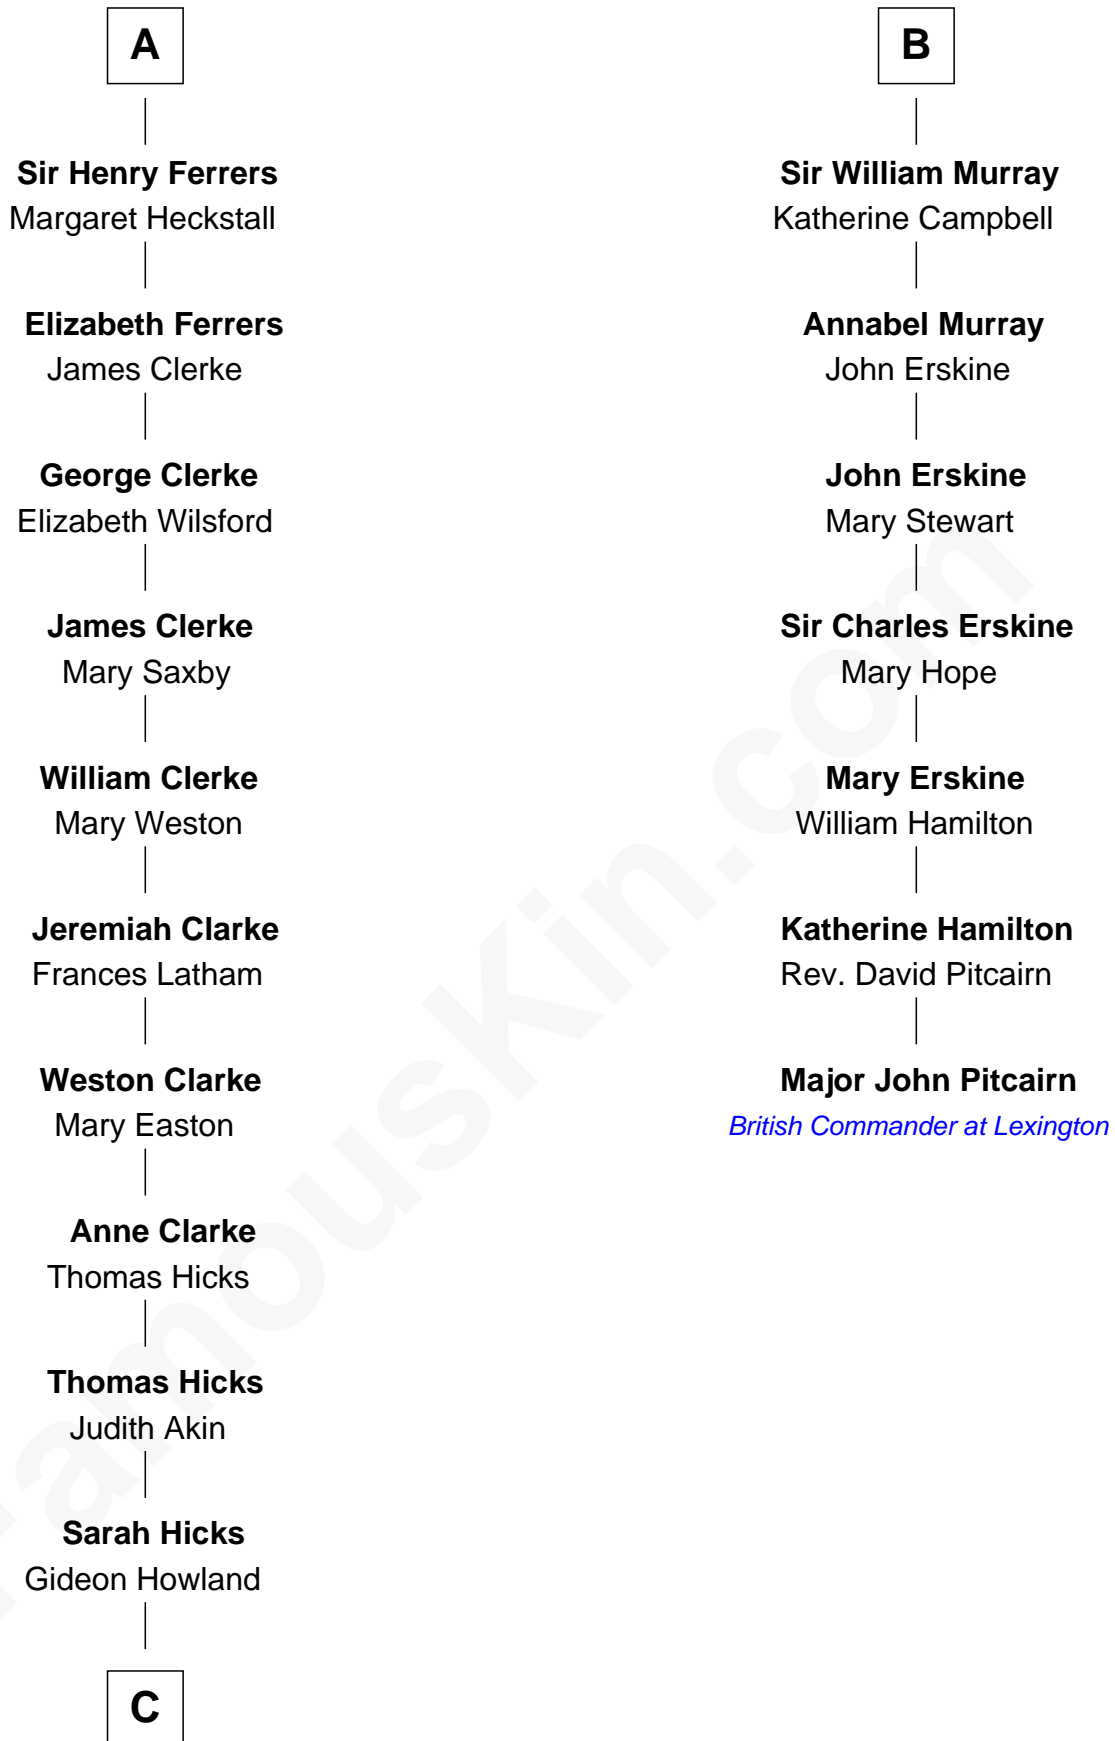

## Relationship Chart of

### Hetty Green

*"The Witch of Wall Street"*

13th cousin 6 times removed of

### Major John Pitcairn

*British Commander at Battle of Lexington*

**C**

—  
**Gideon Howland**  
Mehitable Howland

—  
**Abby Slocum Howland**  
Edward Mott Robinson

—  
**Hetty Green**  
*"The Witch of Wall Street"*