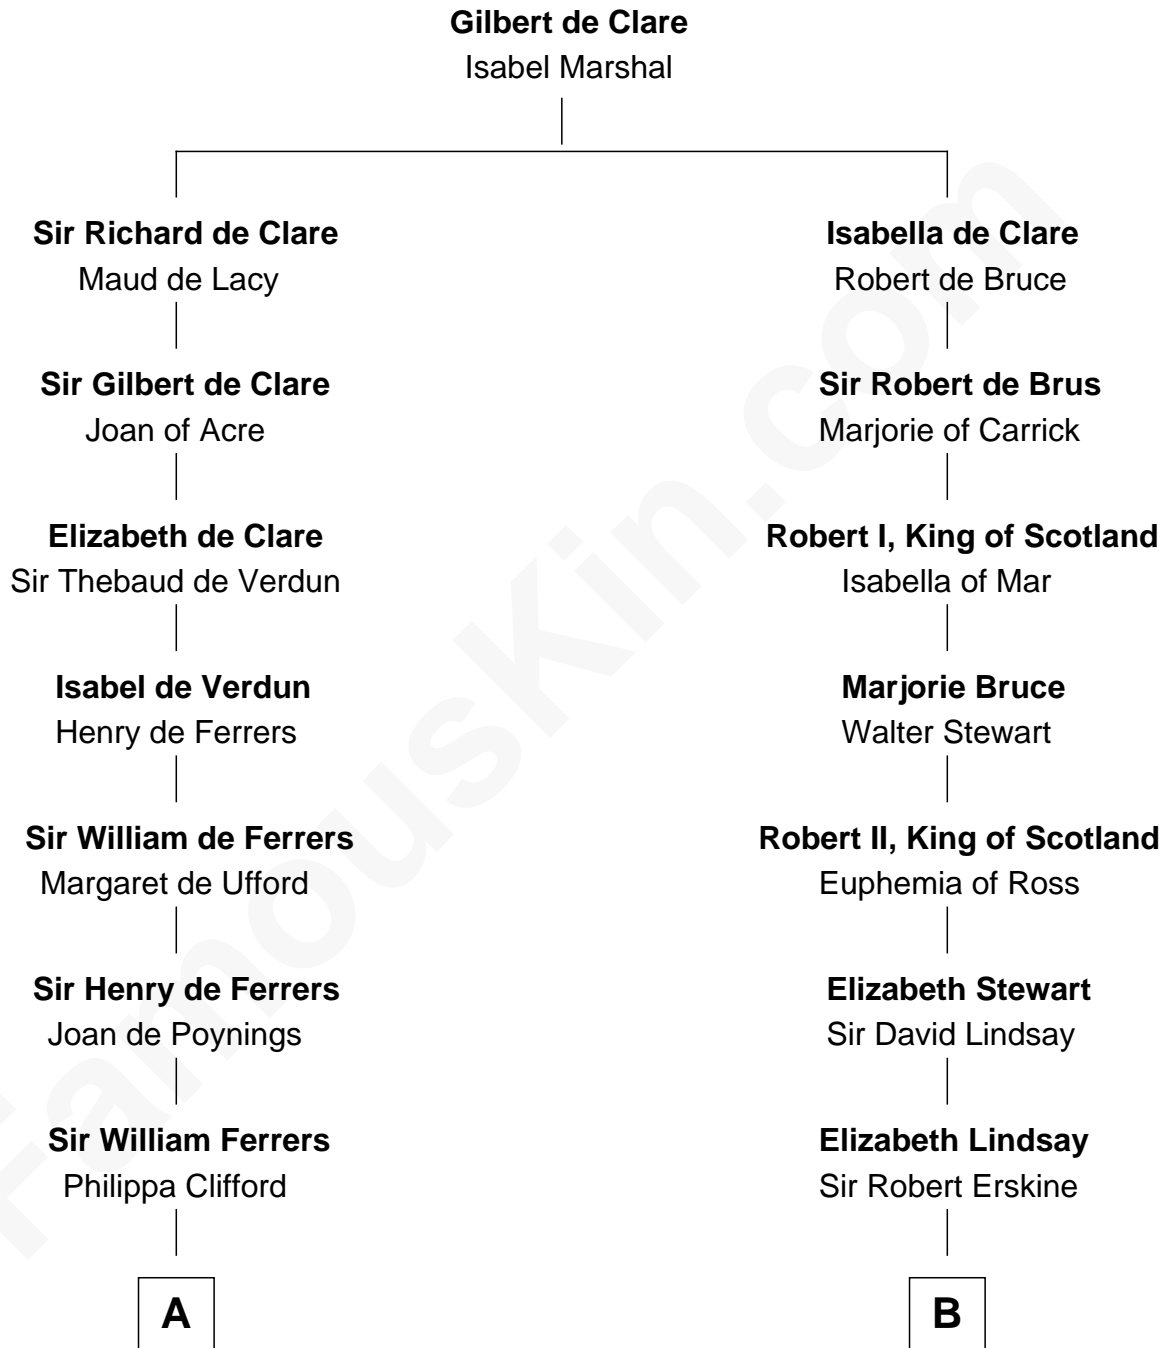

FamousKin.com

Relationship Chart of

Hetty Green

"The Witch of Wall Street"

16th cousin 4 times removed of

Major John Pitcairn

British Commander at Battle of Lexington