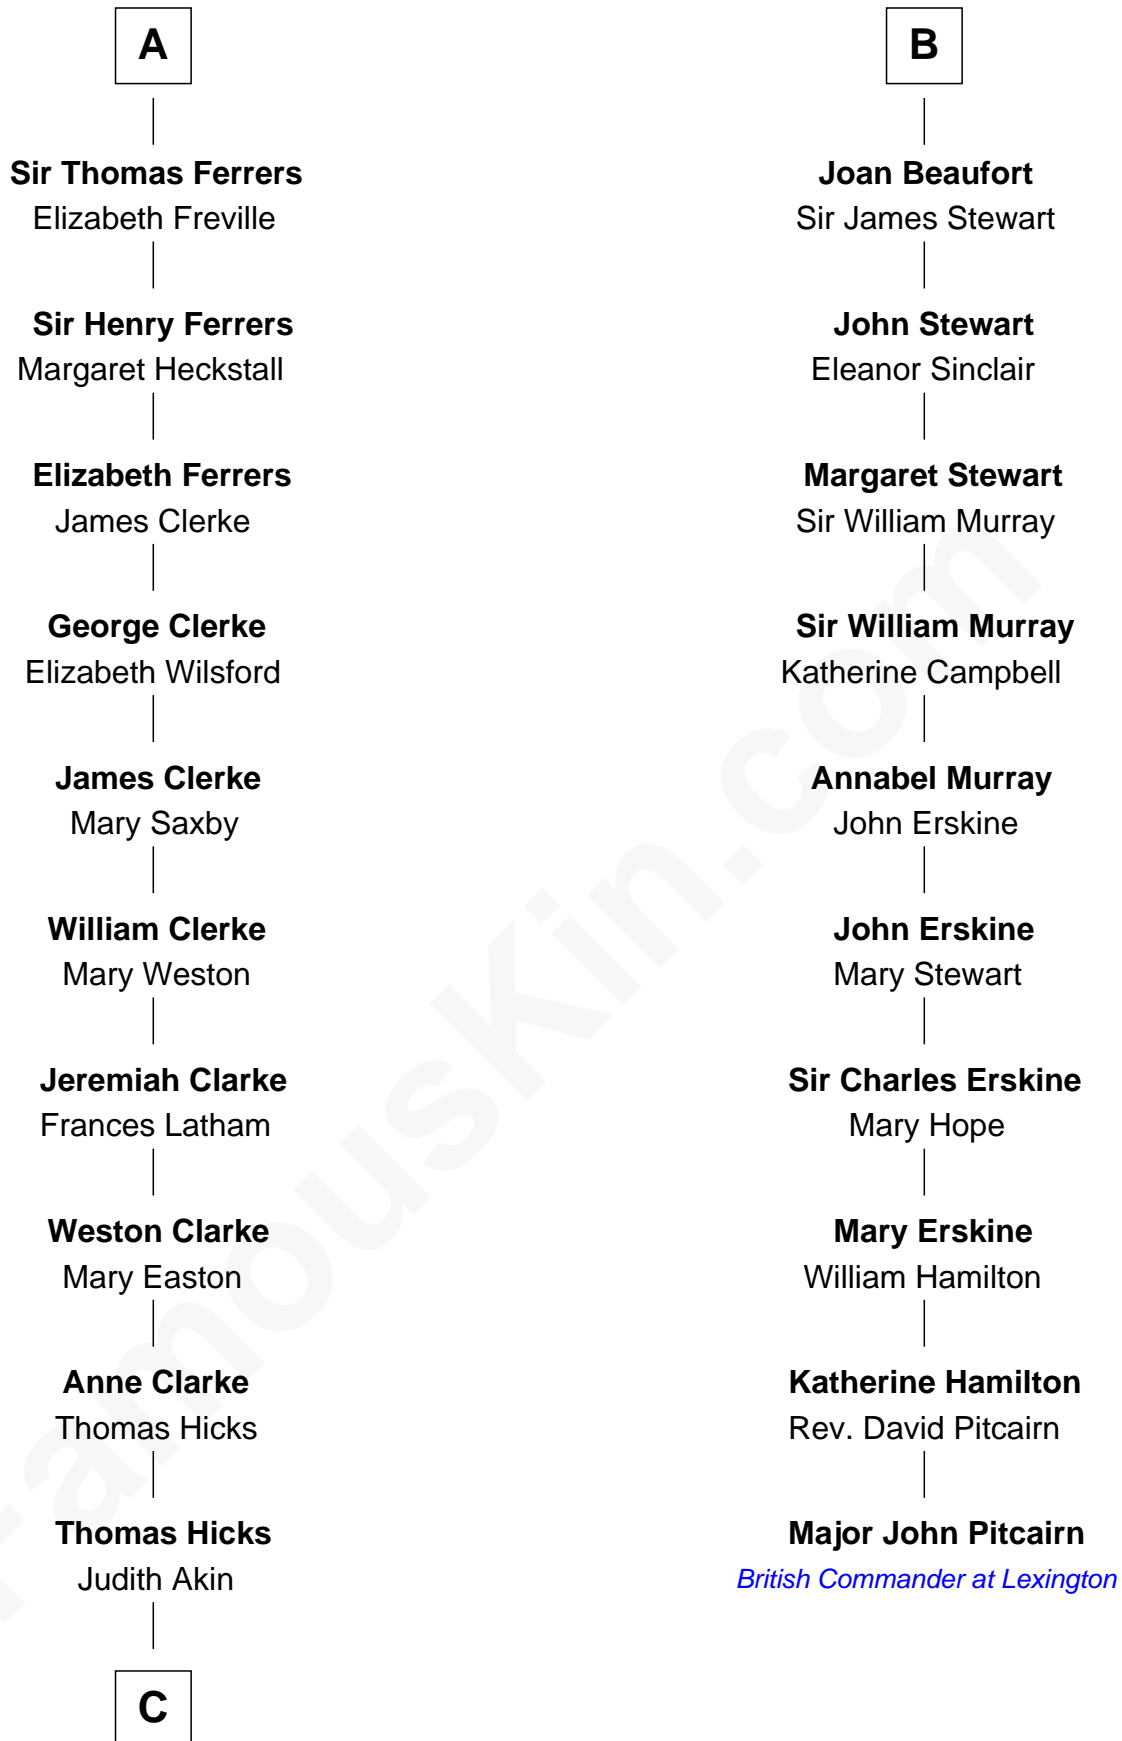

FamousKin.com

Relationship Chart of

Hetty Green

"The Witch of Wall Street"

16th cousin 4 times removed of

Major John Pitcairn

British Commander at Battle of Lexington

C

—
Sarah Hicks

Gideon Howland

—
Gideon Howland

Mehitable Howland

—
Abby Slocum Howland

Edward Mott Robinson

—
Hetty Green

"The Witch of Wall Street"