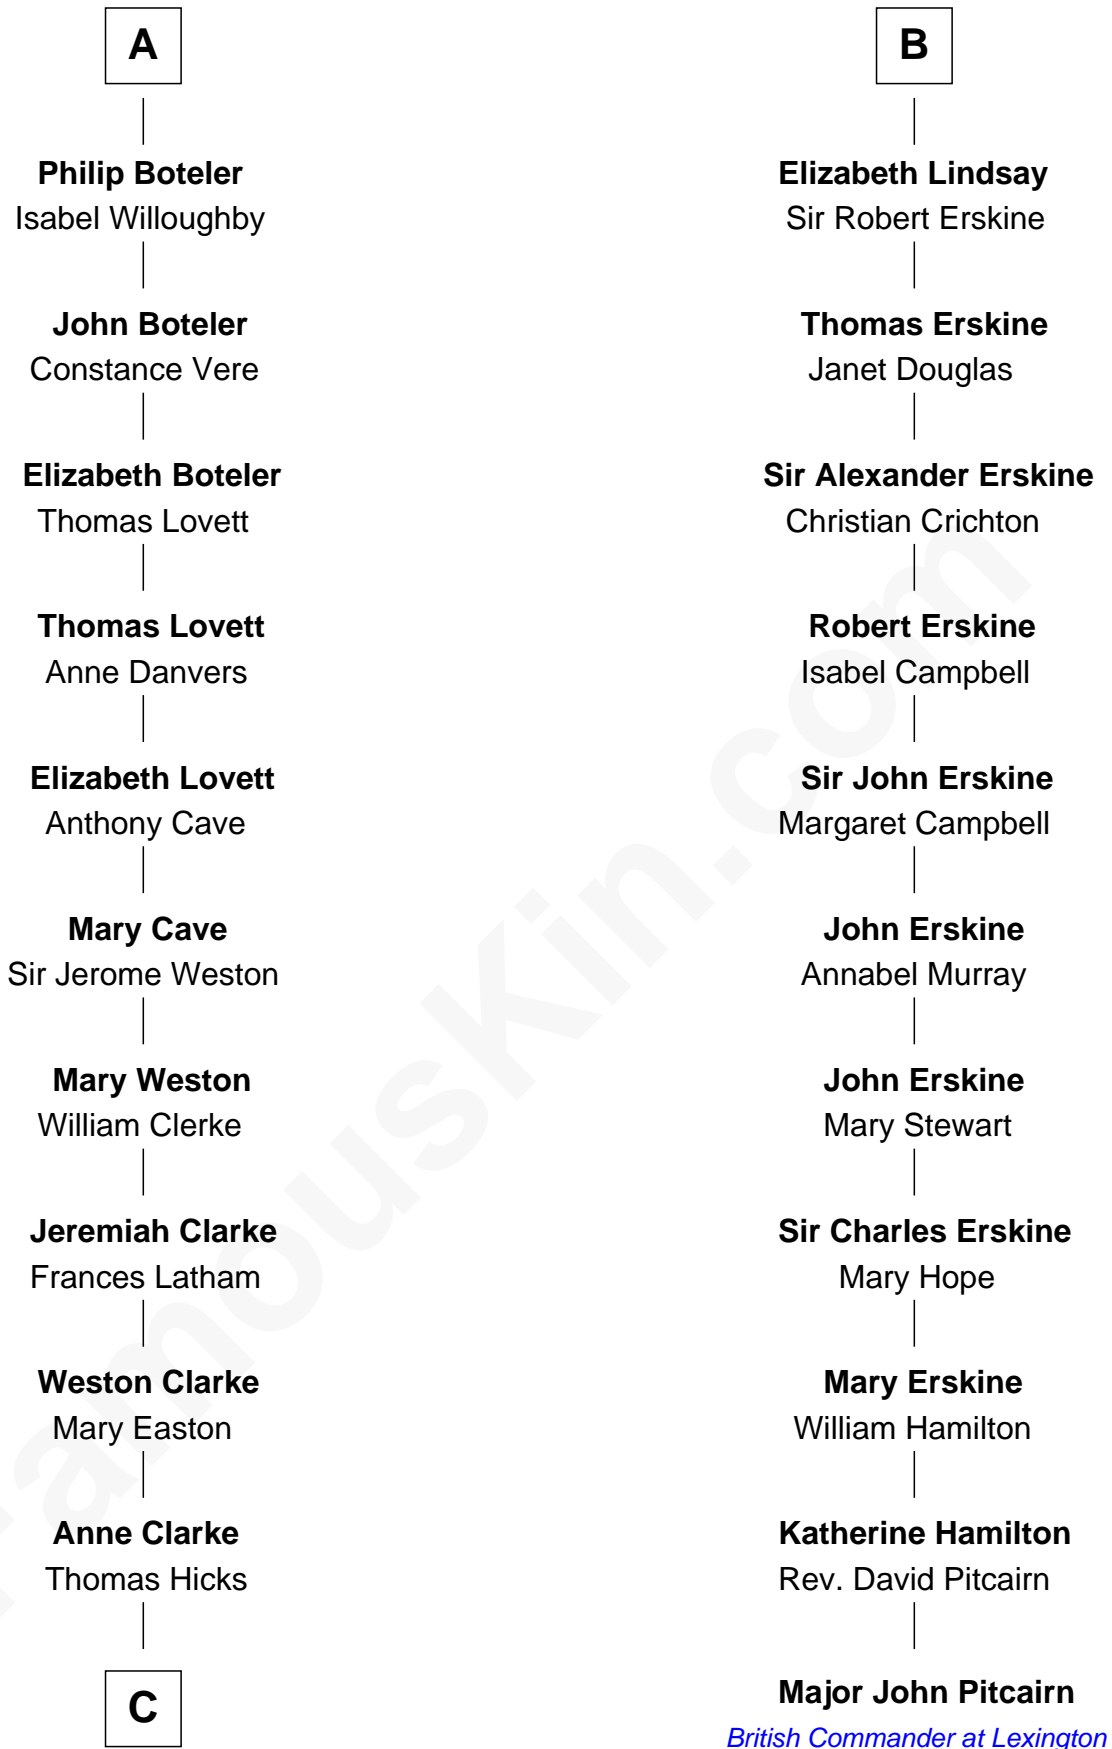

FamousKin.com

Relationship Chart of

Hetty Green

"The Witch of Wall Street"

17th cousin 4 times removed of

Major John Pitcairn

British Commander at Battle of Lexington

David of Huntingdon

Maud of Chester

C

—
Thomas Hicks

Judith Akin

—
Sarah Hicks

Gideon Howland

—
Gideon Howland

Mehitable Howland

—
Abby Slocum Howland

Edward Mott Robinson

—
Hetty Green

"The Witch of Wall Street"

FamousKin.com