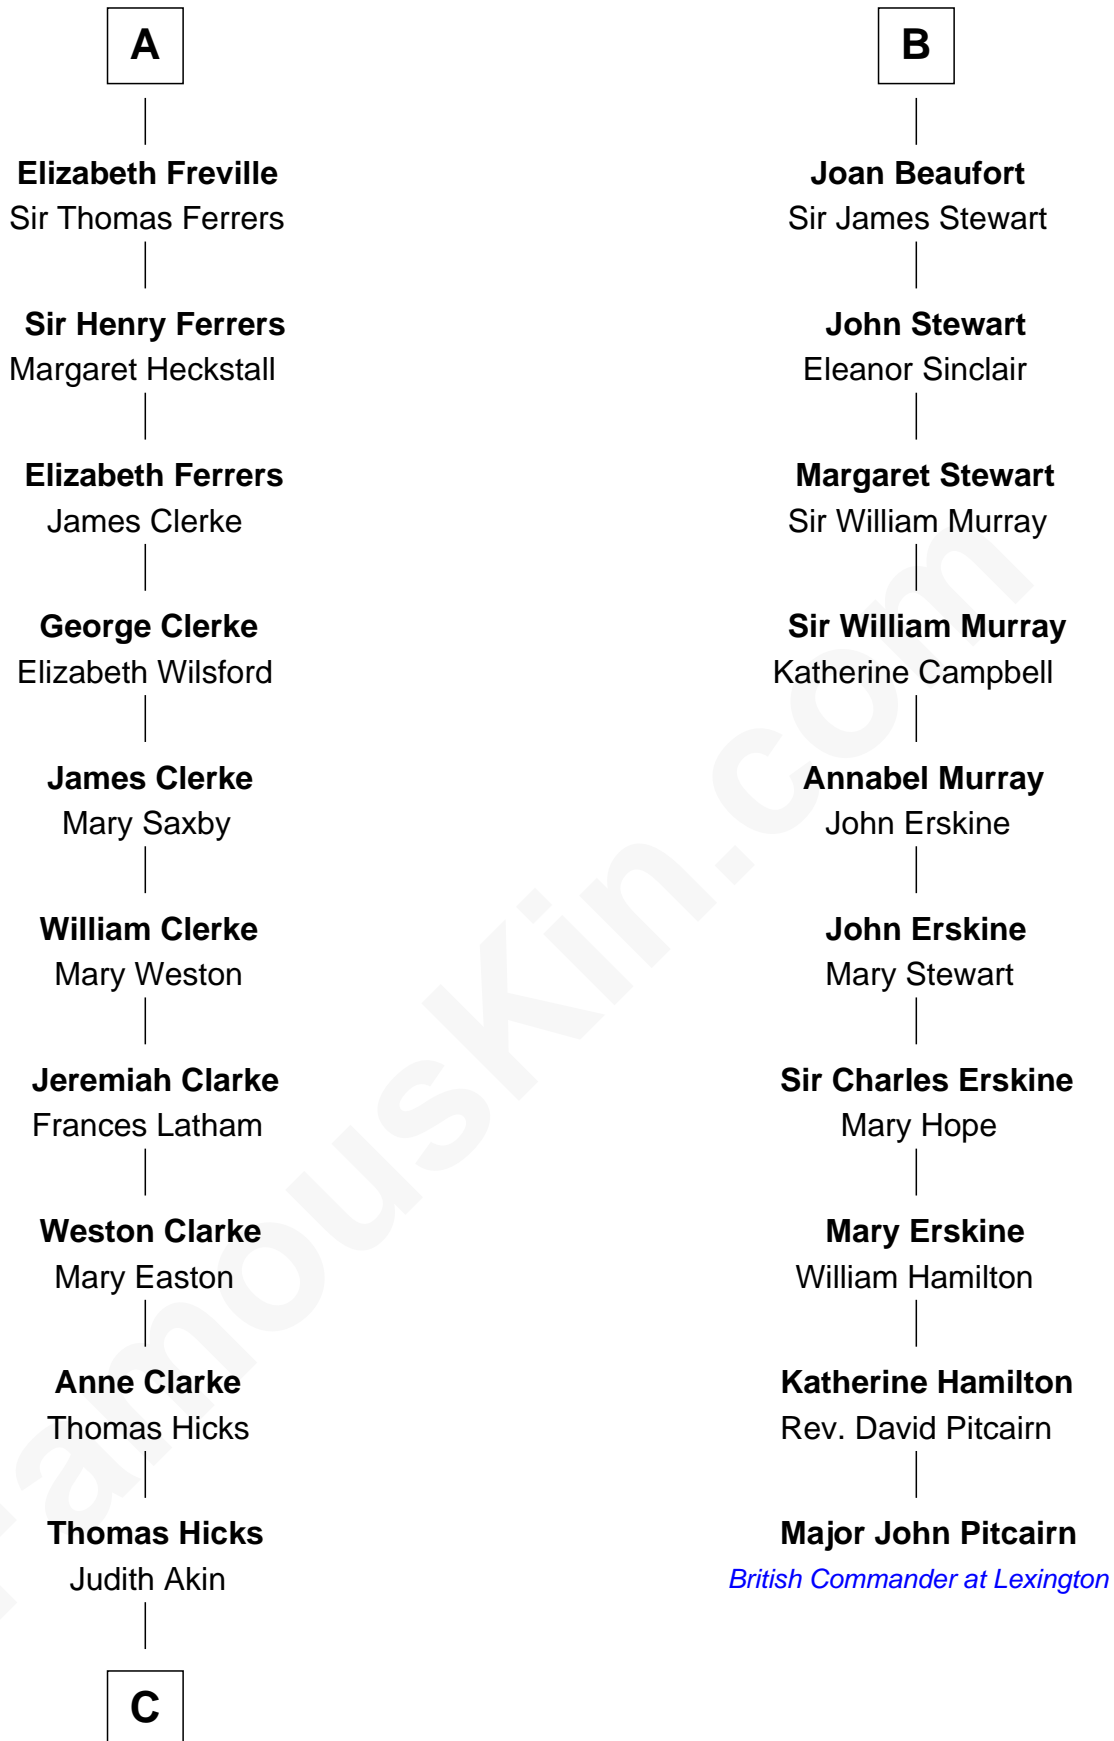

### Hetty Green

*"The Witch of Wall Street"*

16th cousin 4 times removed of

### Major John Pitcairn

*British Commander at Battle of Lexington*

#### Sir William Longespee

Ela of Salisbury

**C**

—  
**Sarah Hicks**

Gideon Howland

—  
**Gideon Howland**

Mehitable Howland

—  
**Abby Slocum Howland**

Edward Mott Robinson

—  
**Hetty Green**

*"The Witch of Wall Street"*

FamousKin.com