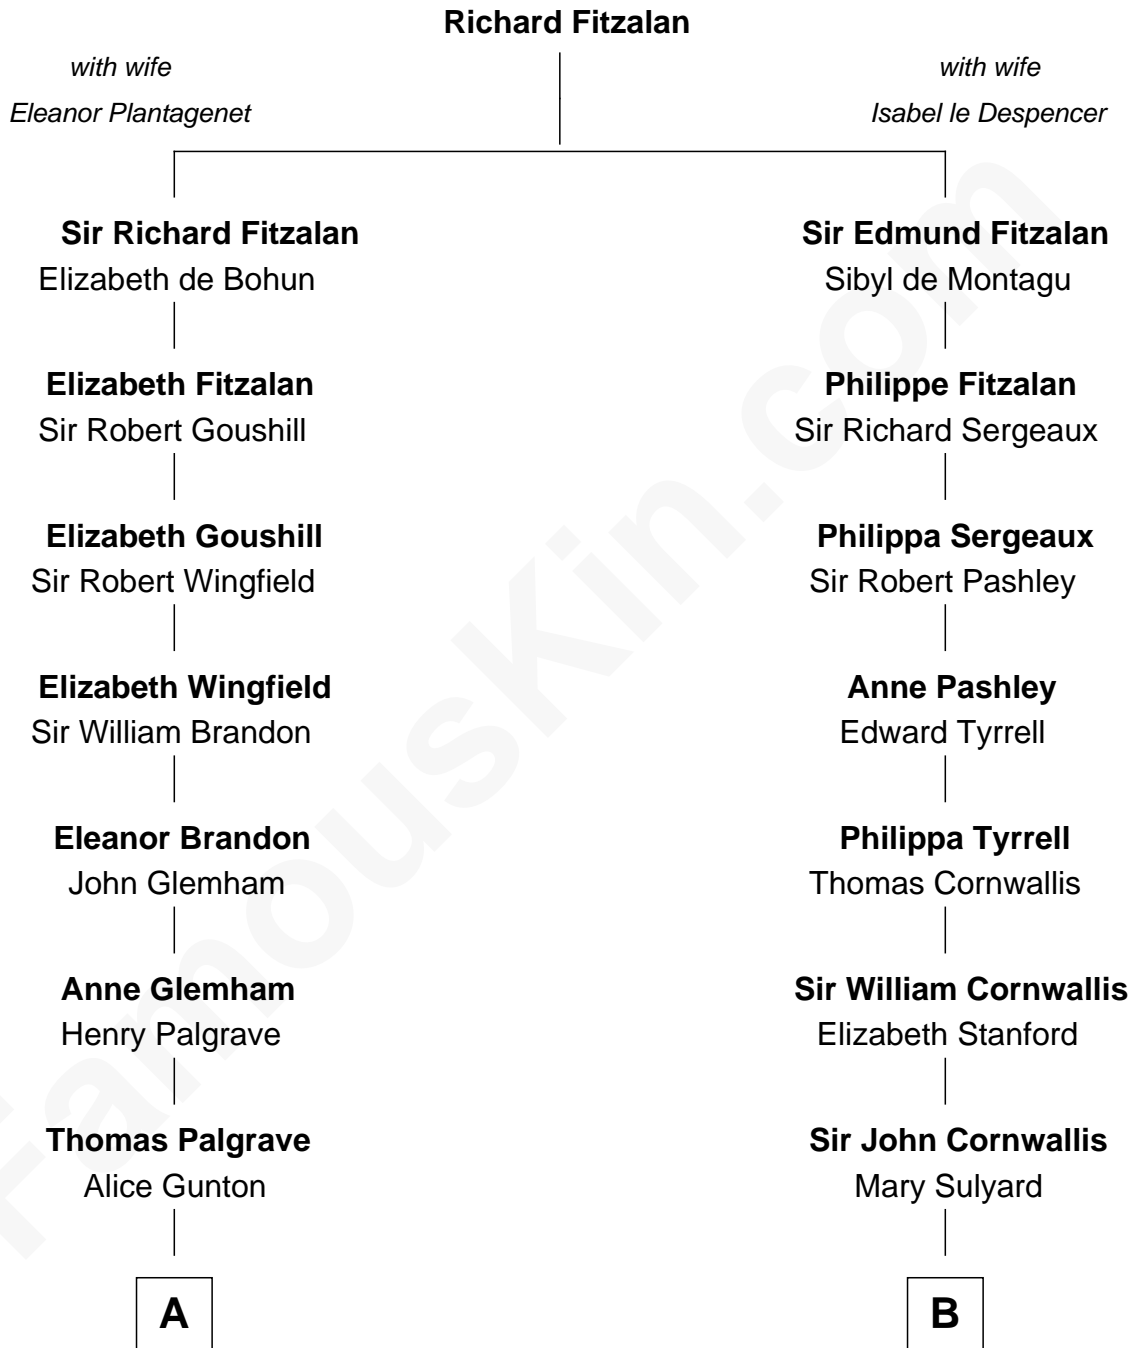

FamousKin.com

Relationship Chart of

Hetty Green

"The Witch of Wall Street"

17th cousin 3 times removed of

Marilyn Monroe

Actress, Model, and Singer

C

Elizabeth Cutting Easton

William Congdon Tennant

Elizabeth Easton Tennant

Frederick Almy Gifford

Charles Stanley Gifford

Gladys Pearl Monroe

Marilyn Monroe

Actress, Model, and Singer