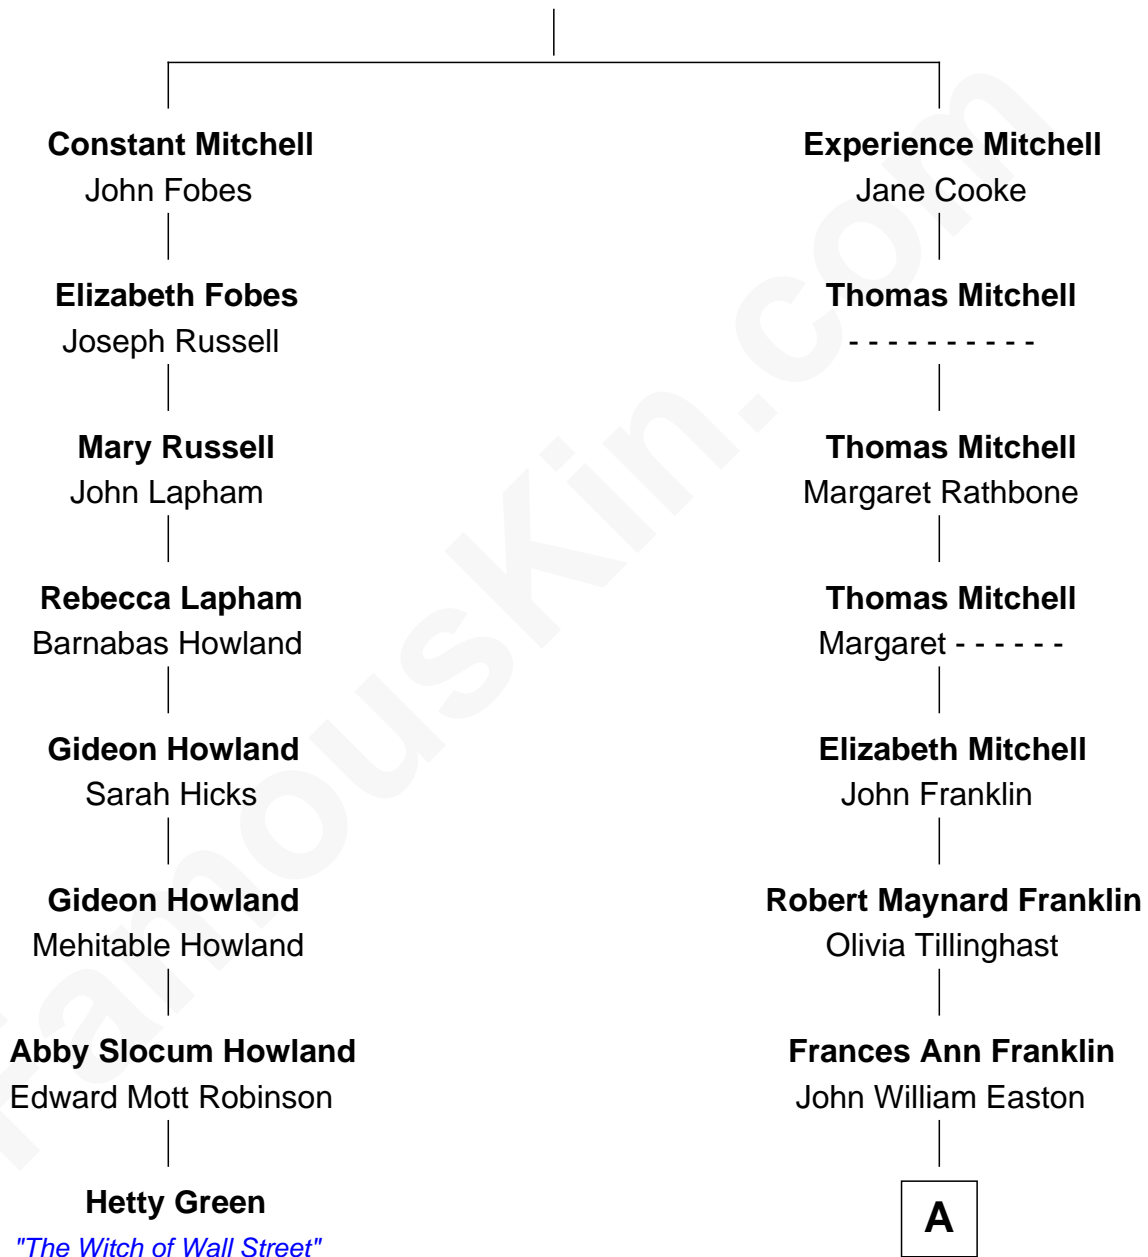

# FamousKin.com Relationship Chart of

**Hetty Green**

*"The Witch of Wall Street"*

7th cousin 3 times removed of

**Marilyn Monroe**

*Actress, Model, and Singer*

**Thomas Mitchell**

Maria Tromdin

**A**

—  
**Elizabeth Cutting Easton**

William Congdon Tennant

—  
**Elizabeth Easton Tennant**

Frederick Almy Gifford

—  
**Charles Stanley Gifford**

Gladys Pearl Monroe

—  
**Marilyn Monroe**

*Actress, Model, and Singer*

FamousKin.com