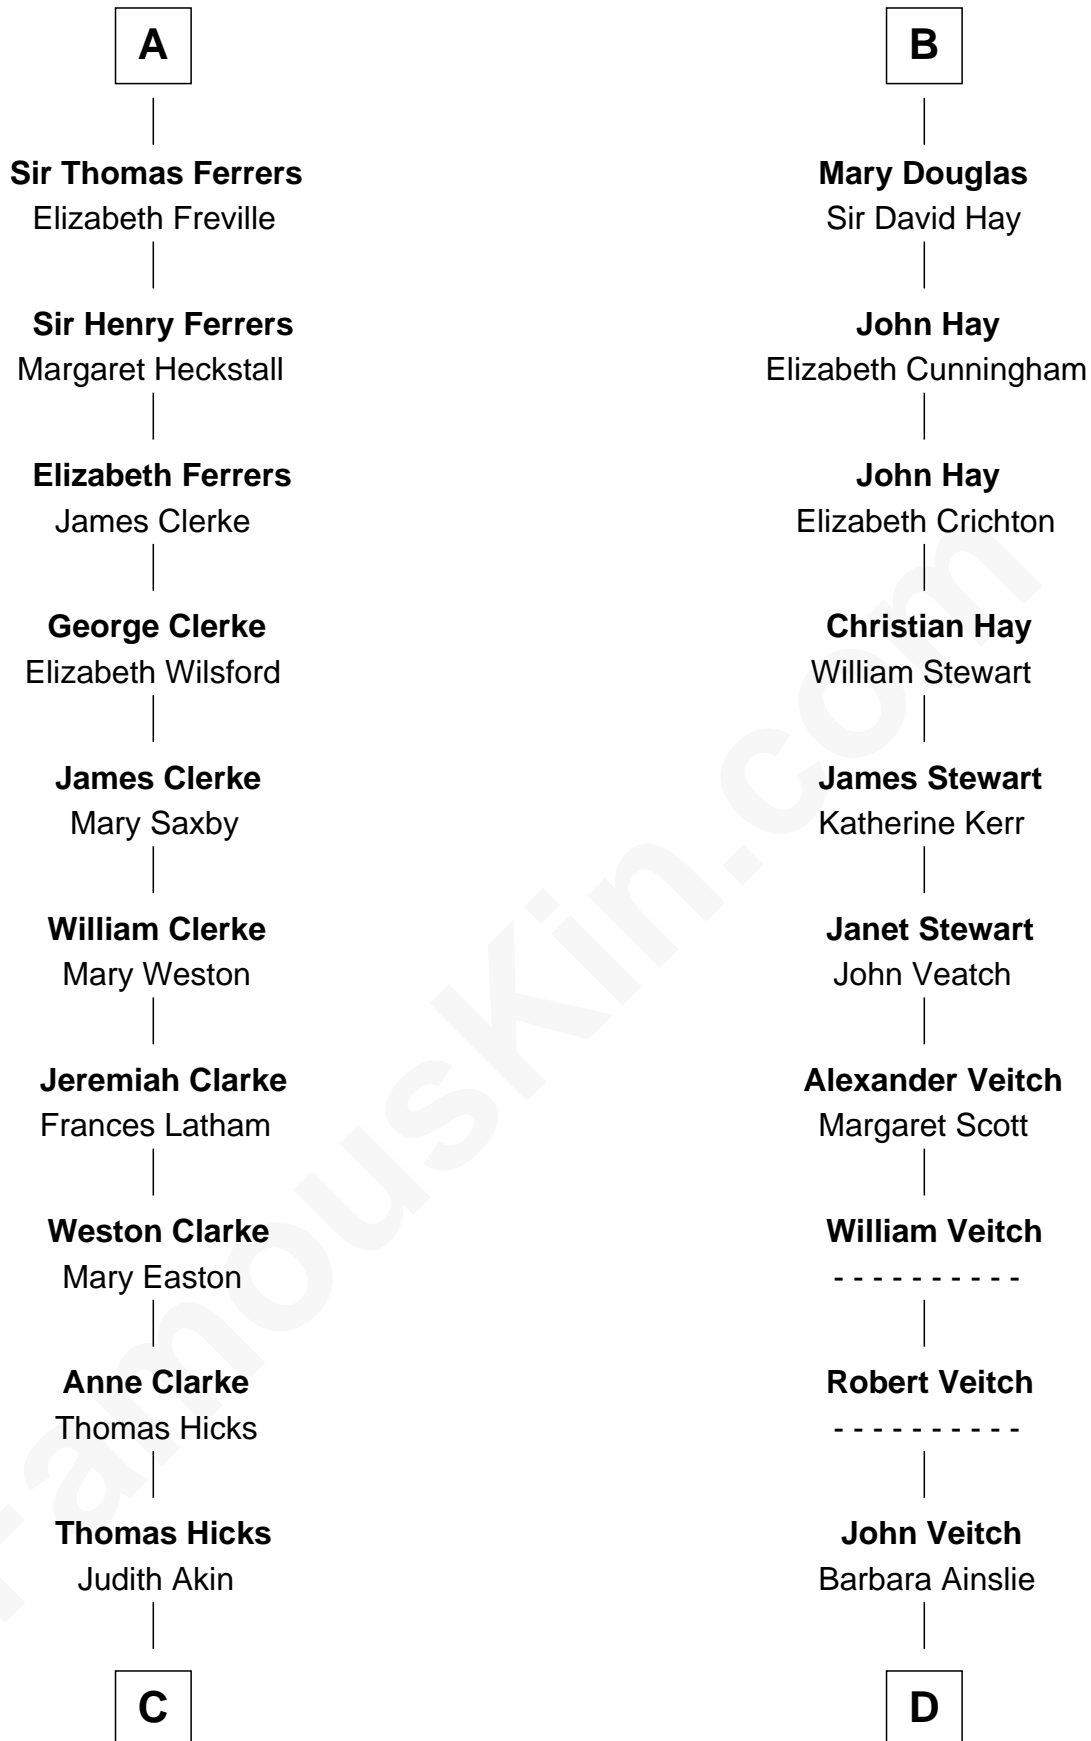

# FamousKin.com Relationship Chart of

**Hetty Green**

*"The Witch of Wall Street"*

20th cousin of

**Noel Coward**

*Playwright, Actor, and Songwriter*

**Gilbert de Clare**

Isabel Marshal

**C**

**Sarah Hicks**

Gideon Howland

**Gideon Howland**

Mehitable Howland

**Abby Slocum Howland**

Edward Mott Robinson

**Hetty Green**

*"The Witch of Wall Street"*

**D**

**Henry Veitch**

Margaret Harrison

**Henry Gordon Veitch**

Mary Kathleen Synch

**Violet Agnes Veitch**

Arthur Sabin Coward