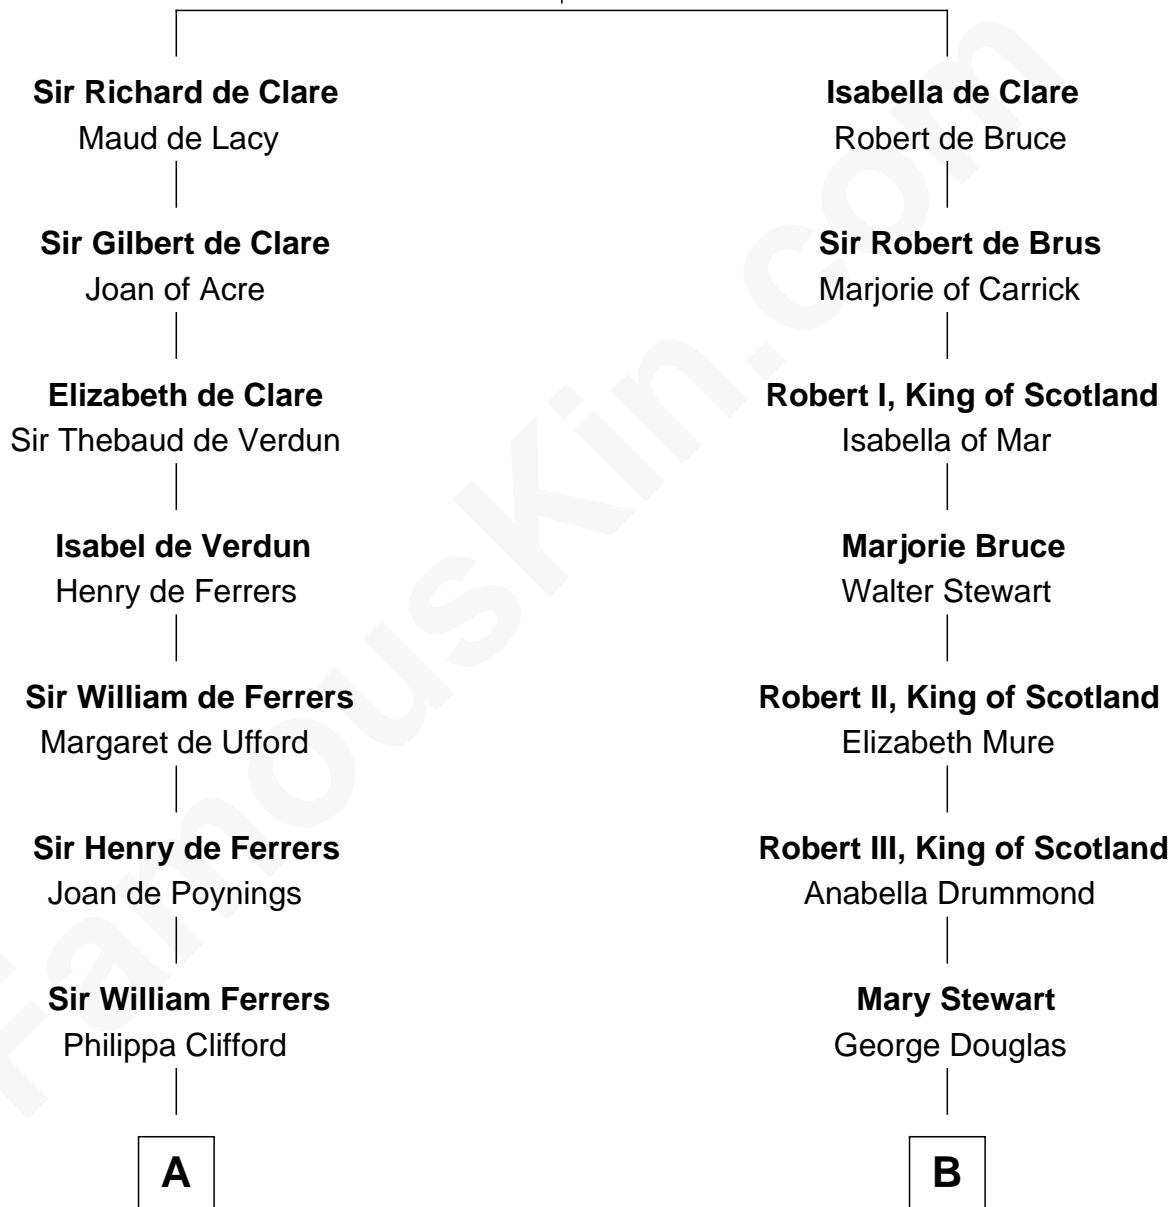

# FamousKin.com Relationship Chart of

**Hetty Green**

*"The Witch of Wall Street"*

20th cousin of

**Noel Coward**

*Playwright, Actor, and Songwriter*

**Gilbert de Clare**

Isabel Marshal

**C**

**Sarah Hicks**

Gideon Howland

**Gideon Howland**

Mehitable Howland

**Abby Slocum Howland**

Edward Mott Robinson

**Hetty Green**