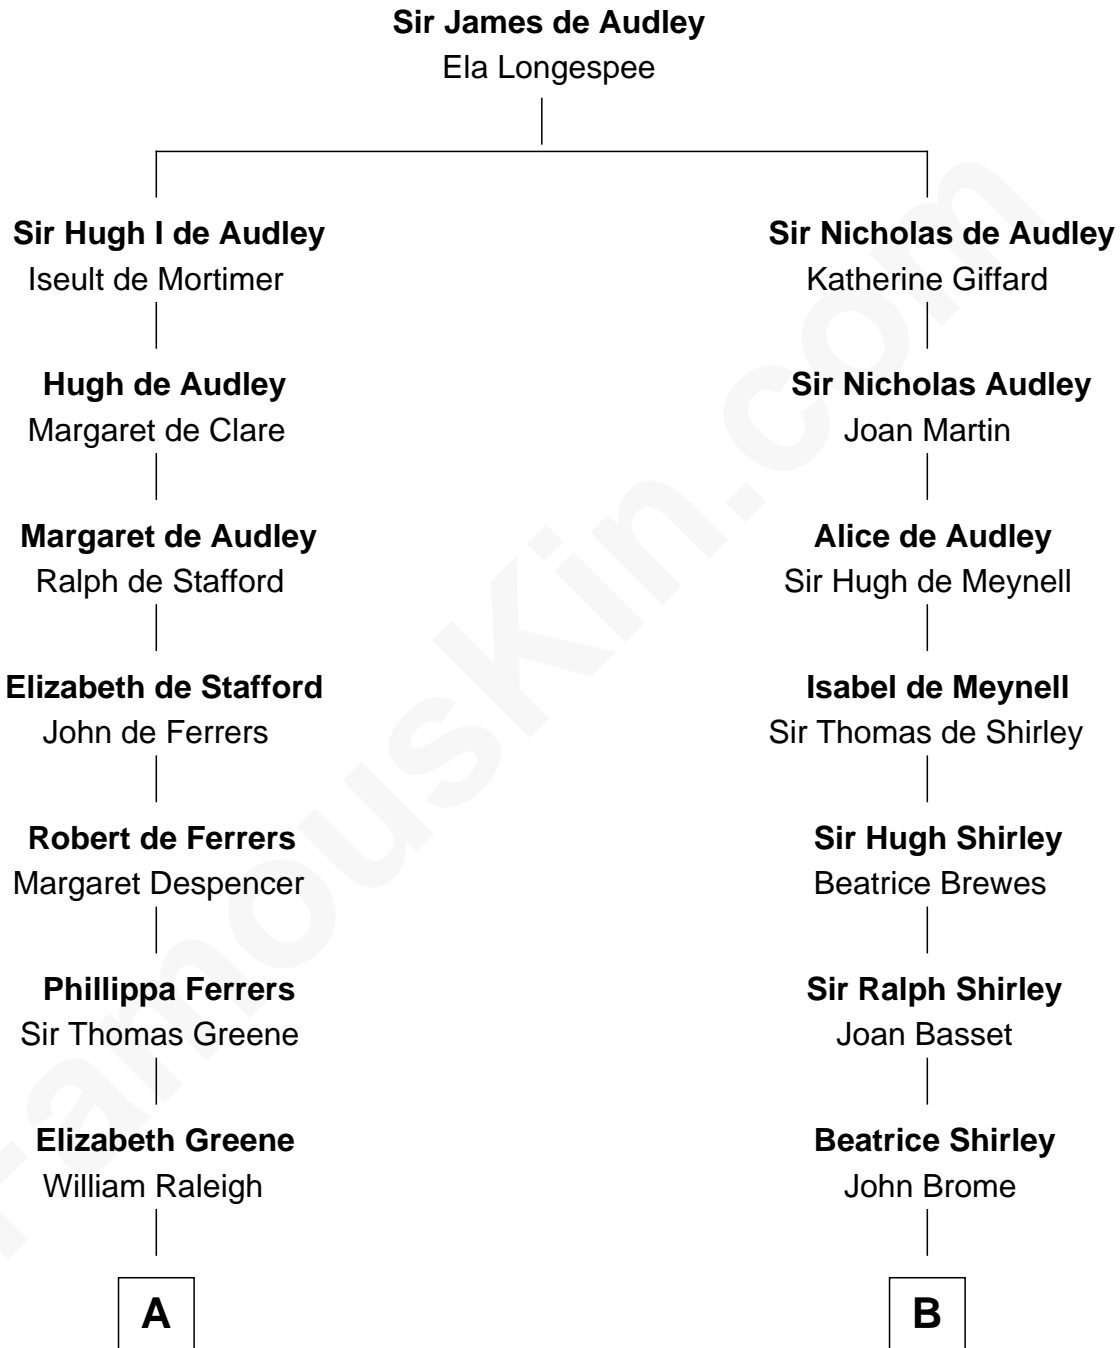

FamousKin.com

Relationship Chart of

Hetty Green

"The Witch of Wall Street"

12th cousin 8 times removed of

Edmund Waller

English Poet and Politician

C

—
Abigail Slocum

Isaac Howland

—
Mehitable Howland

Gideon Howland

—
Abby Slocum Howland

Edward Mott Robinson

—
Hetty Green

"The Witch of Wall Street"