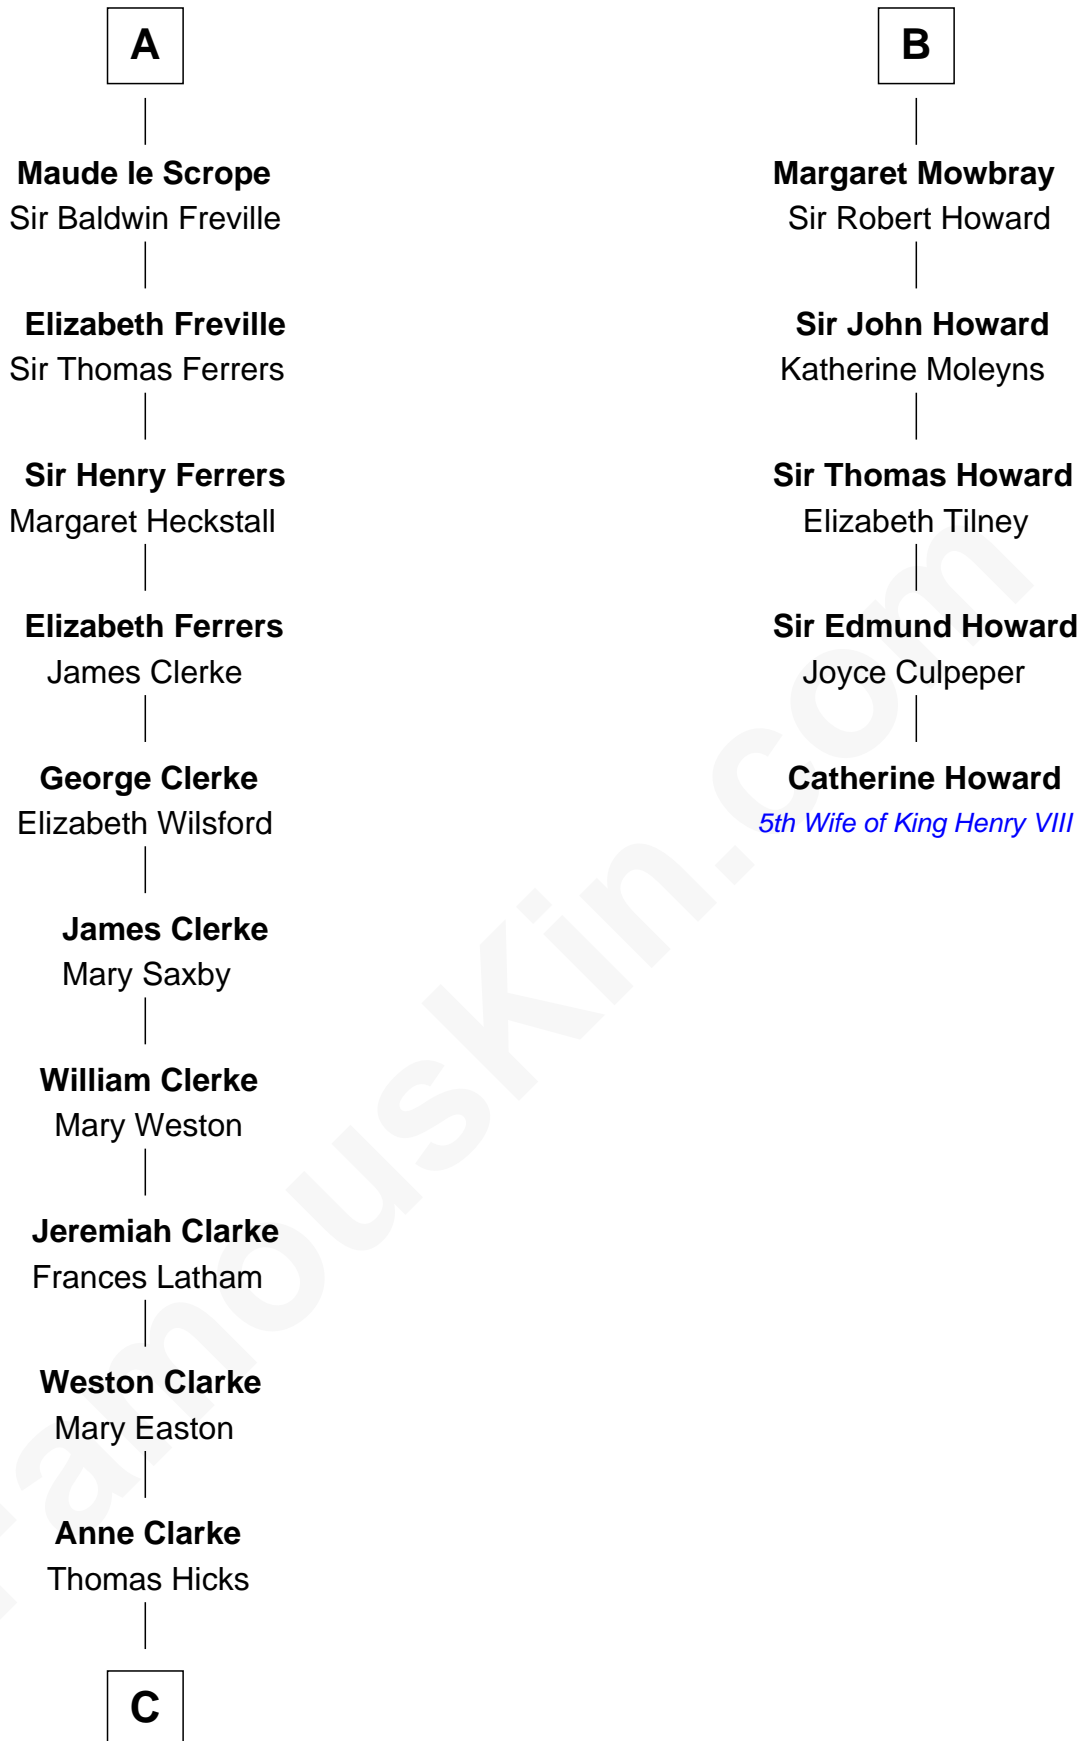

FamousKin.com

Relationship Chart of

Hetty Green

"The Witch of Wall Street"

11th cousin 10 times removed of

Catherine Howard

5th Wife of King Henry VIII

C

—
Thomas Hicks

Judith Akin

—
Sarah Hicks

Gideon Howland

—
Gideon Howland

Mehitable Howland

—
Abby Slocum Howland

Edward Mott Robinson

—
Hetty Green

"The Witch of Wall Street"