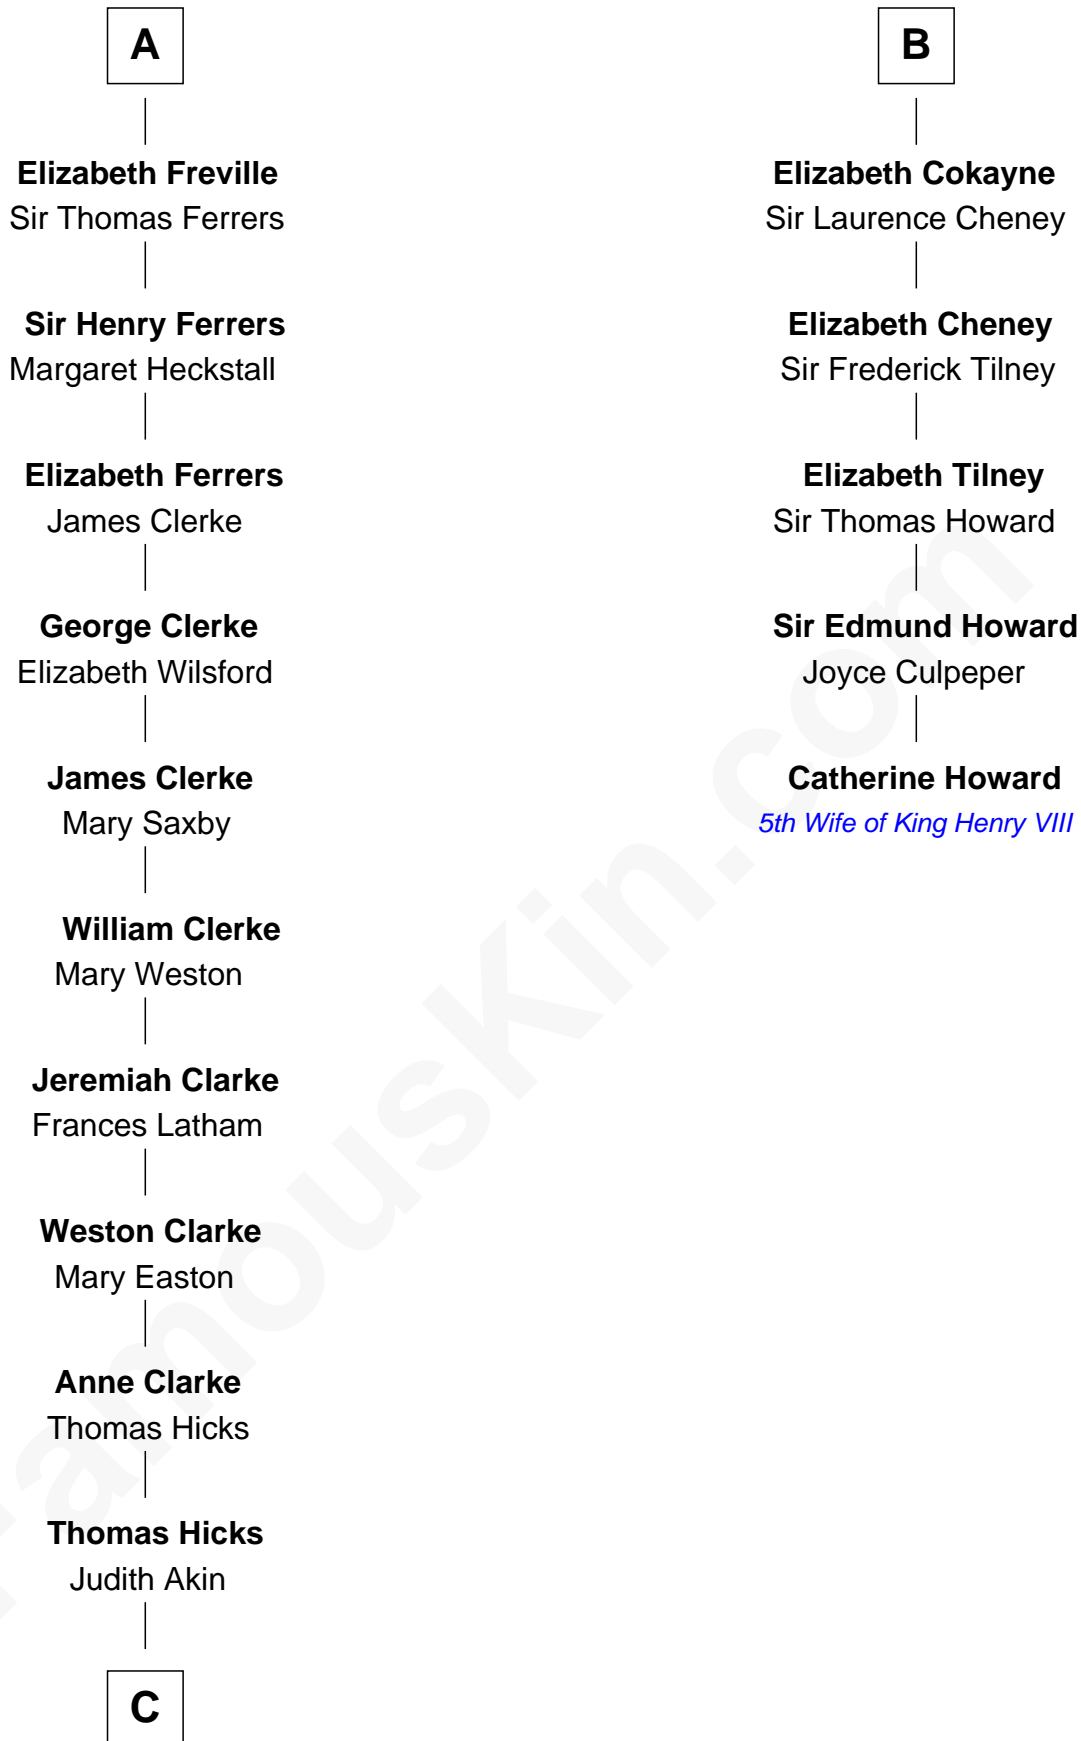

FamousKin.com

Relationship Chart of

Hetty Green

"The Witch of Wall Street"

11th cousin 9 times removed of

Catherine Howard

5th Wife of King Henry VIII

Sir William Longespee

Ela of Salisbury

C

—
Sarah Hicks

Gideon Howland

—
Gideon Howland

Mehitable Howland

—
Abby Slocum Howland

Edward Mott Robinson

—
Hetty Green

"The Witch of Wall Street"

FamousKin.com