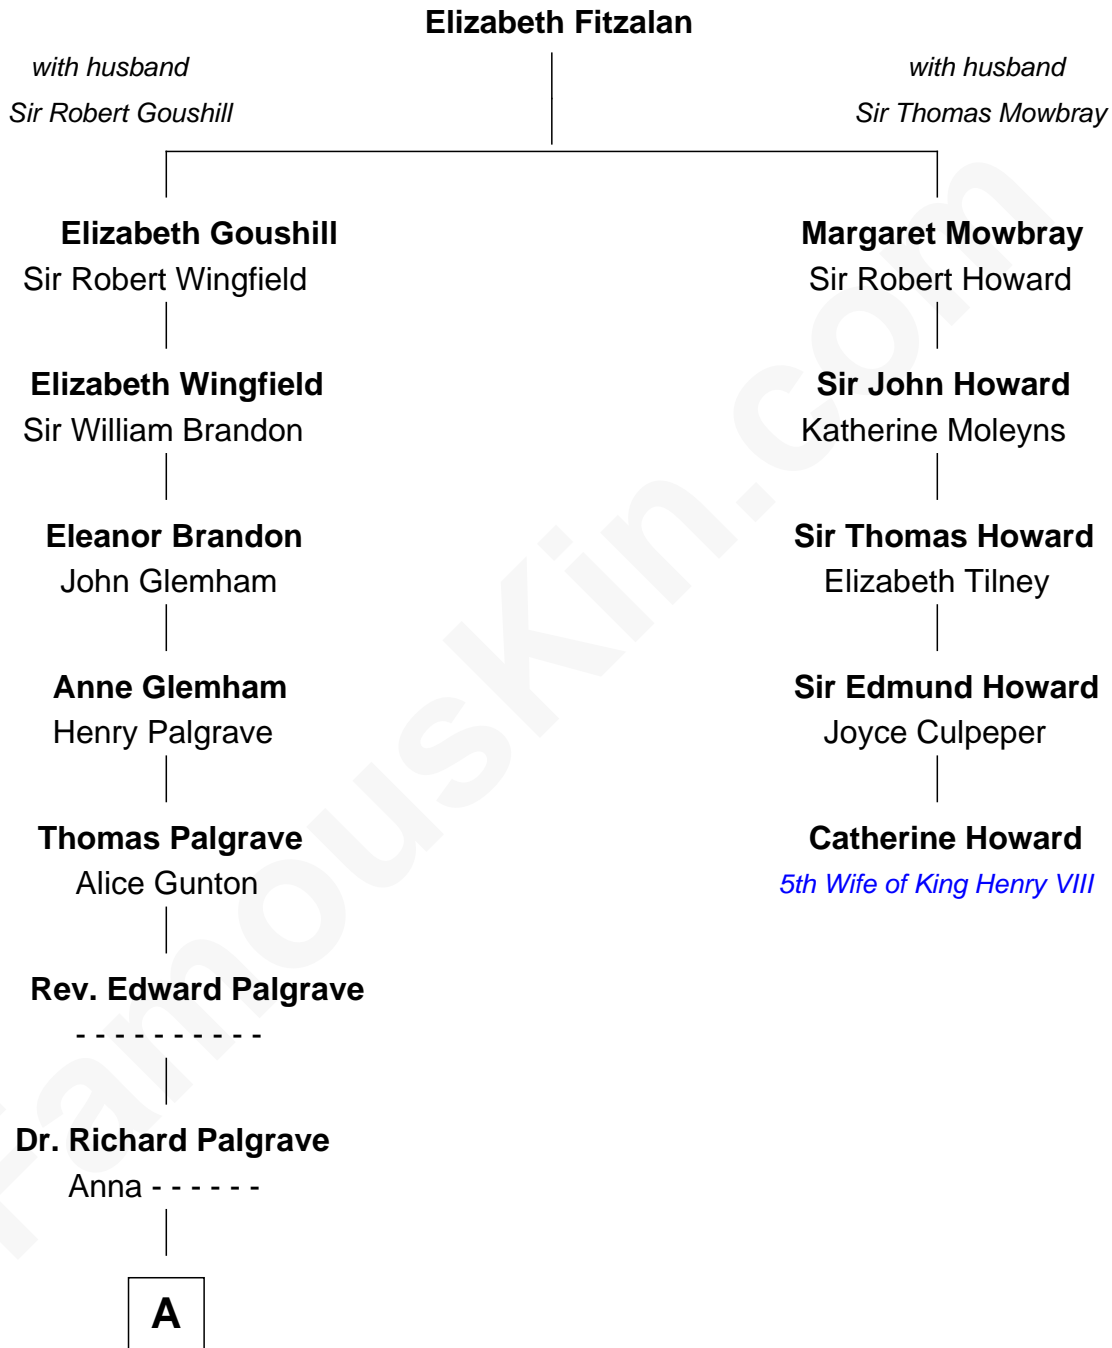

FamousKin.com

Relationship Chart of

Hetty Green

"The Witch of Wall Street"

4th cousin 11 times removed of

Catherine Howard

5th Wife of King Henry VIII

A

—
Hetty Green

"The Witch of Wall Street"