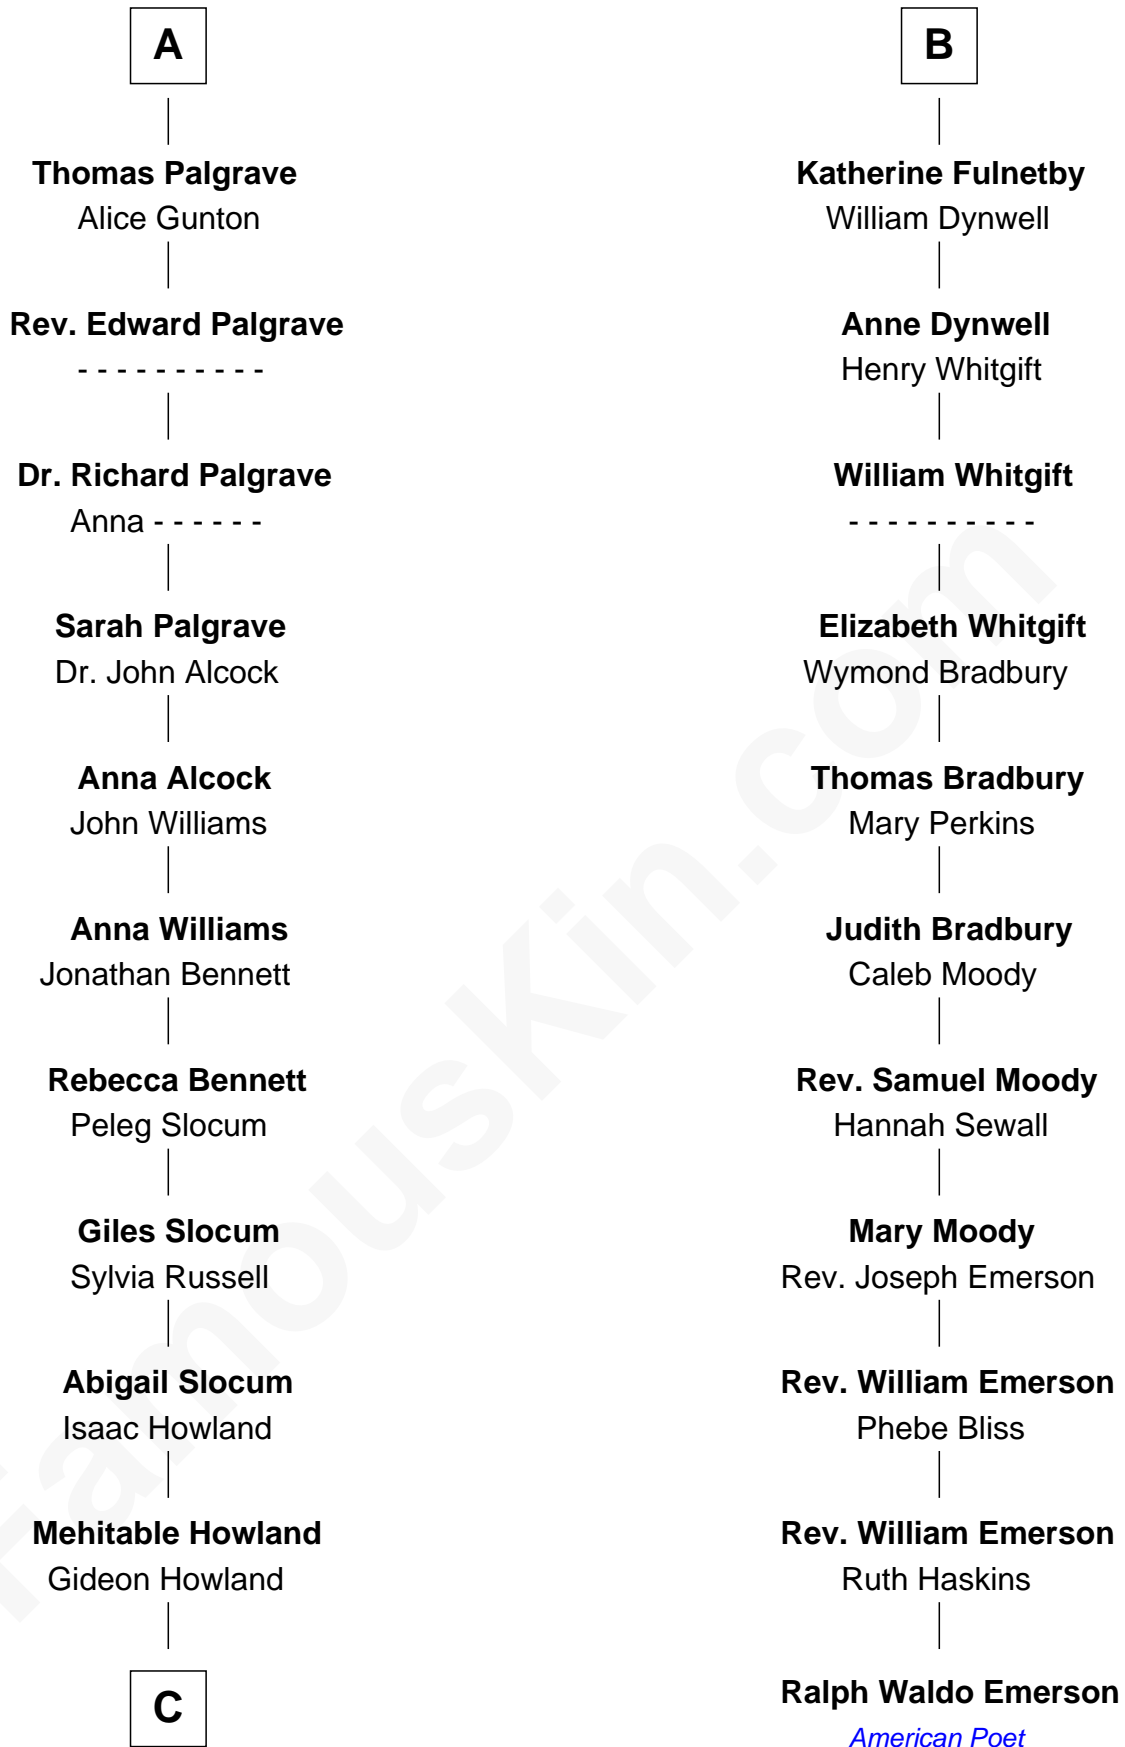

FamousKin.com Relationship Chart of

Hetty Green

"The Witch of Wall Street"

17th cousin 1 time removed of

Ralph Waldo Emerson

American Poet

Henry Plantagenet

Maud de Chaworth

John de Mowbray

John de Mowbray

Elizabeth de Segrave

Eleanor de Mowbray

John de Welles

Eudo de Welles

Maud de Greystoke

Sir Lionel de Welles

Joan de Waterton

Margaret de Welles

Sir Thomas Dymoke

Jane Dymoke

John Fulnetby

B

C

Abby Slocum Howland

Edward Mott Robinson

Hetty Green

"The Witch of Wall Street"

FamousKin.com