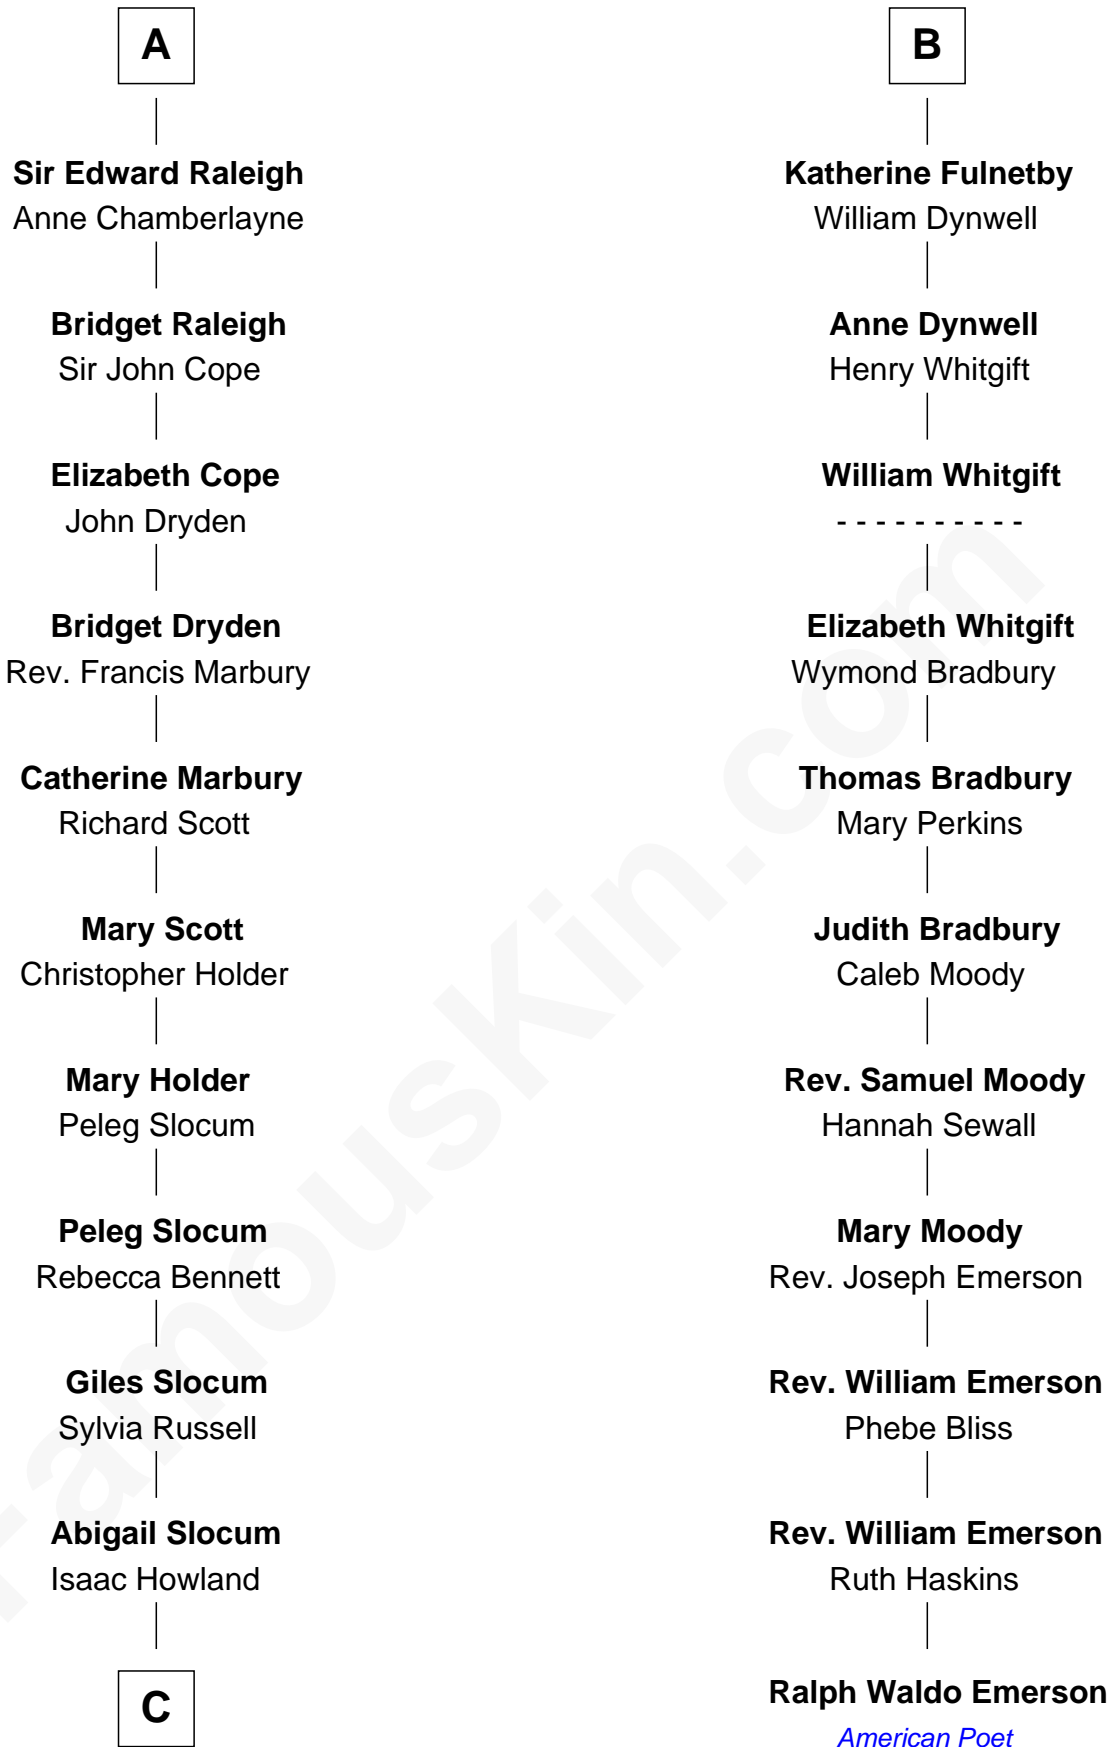

FamousKin.com

Relationship Chart of

Hetty Green

"The Witch of Wall Street"

17th cousin 2 times removed of

Ralph Waldo Emerson

American Poet

Sir Hugh I de Audley

Iseult de Mortimer

C

—
Mehitable Howland

Gideon Howland

—
Abby Slocum Howland

Edward Mott Robinson

—
Hetty Green

"The Witch of Wall Street"