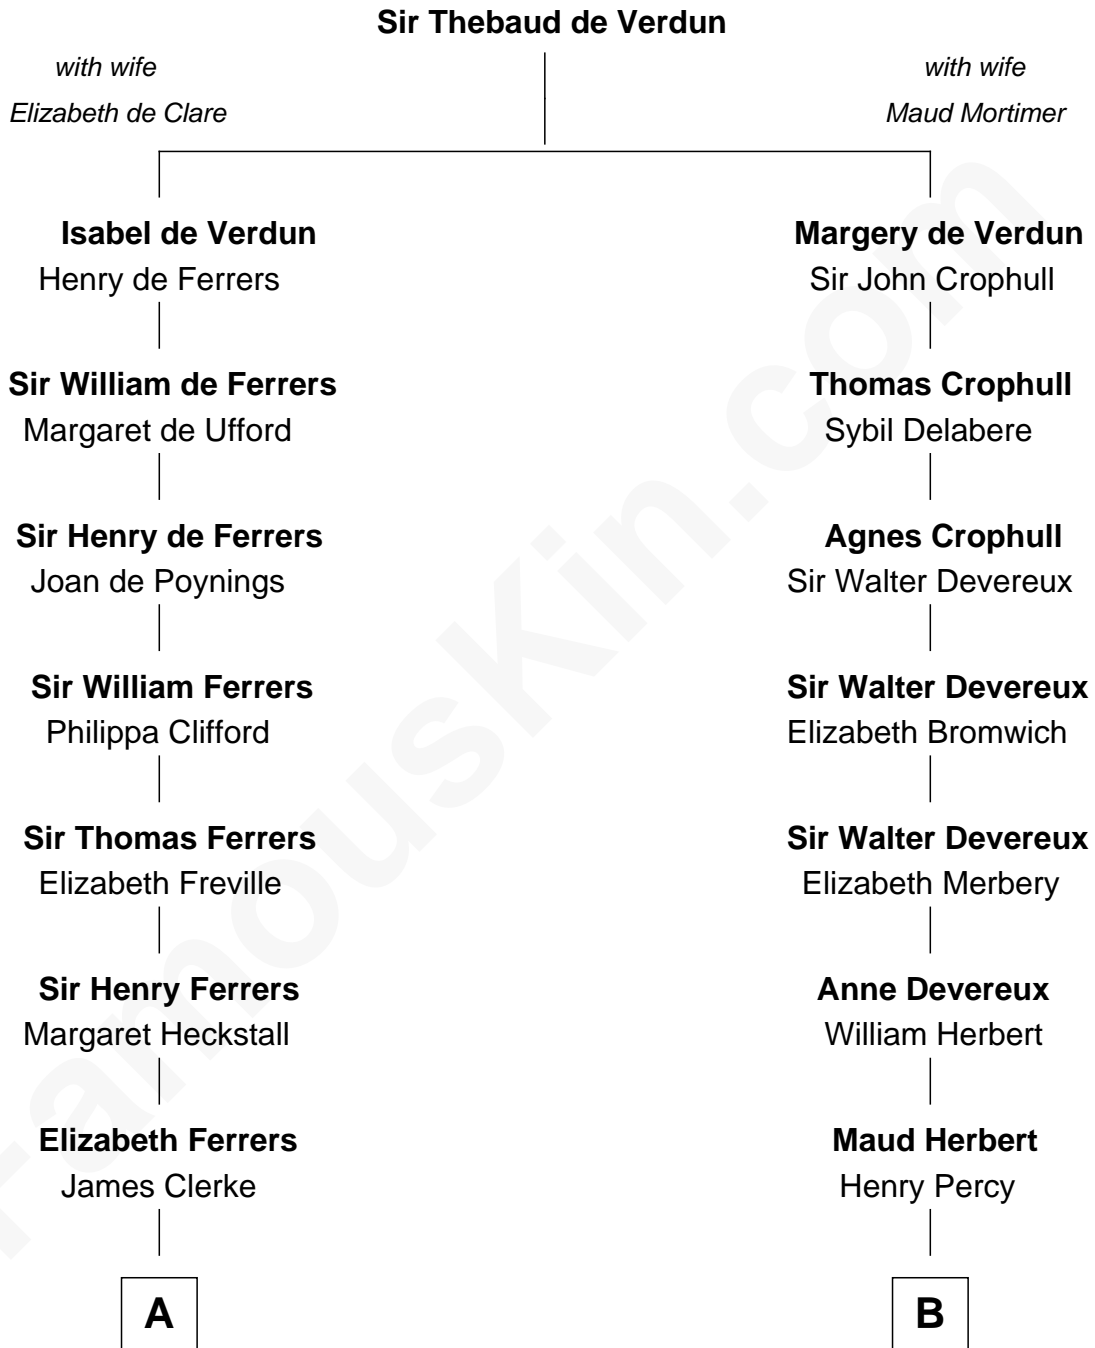

FamousKin.com

Relationship Chart of

Hetty Green

"The Witch of Wall Street"

17th cousin 4 times removed of

Admiral Richard Byrd
Polar Explorer

C

Thomas Taylor Byrd

Mary Armistead

Richard Evelyn Byrd

Anne Harrison

Col. William Byrd

Jane Meriwether Rivers

Richard Evelyn Byrd

Eleanor Bolling Flood

Admiral Richard Byrd

Polar Explorer