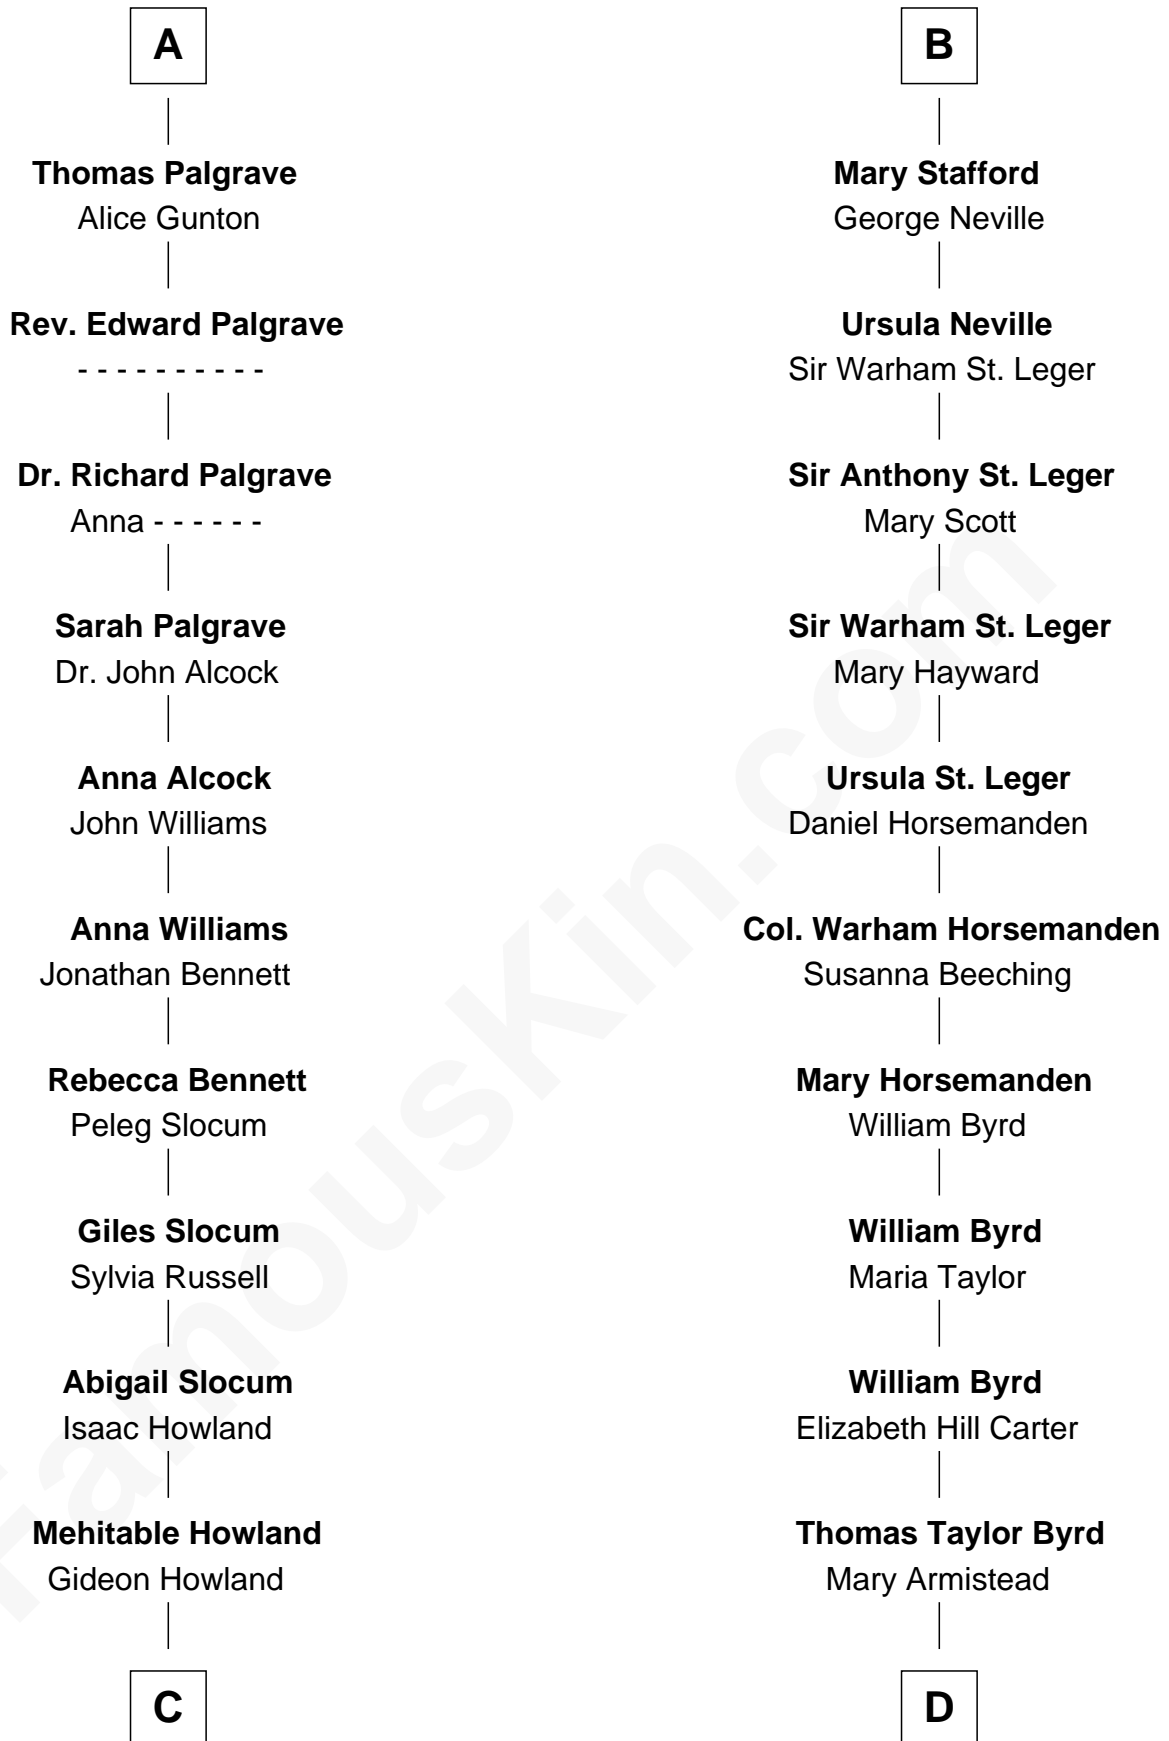

FamousKin.com Relationship Chart of

Hetty Green

"The Witch of Wall Street"

18th cousin 2 times removed of

Admiral Richard Byrd

Polar Explorer

Henry Plantagenet

Maud de Chaworth

Eleanor Plantagenet

Richard Fitzalan

Sir Richard Fitzalan

Elizabeth de Bohun

Elizabeth Fitzalan

Sir Robert Goushill

Elizabeth Goushill

Sir Robert Wingfield

Eleanor Poynings

Henry Percy

Maud Herbert

Eleanor Percy

Edward Stafford

B

C

Abby Slocum Howland
Edward Mott Robinson

Hetty Green
"The Witch of Wall Street"

D

Richard Evelyn Byrd
Anne Harrison

Col. William Byrd
Jane Meriwether Rivers

Richard Evelyn Byrd
Eleanor Bolling Flood

Admiral Richard Byrd
Polar Explorer

FamousKin.com