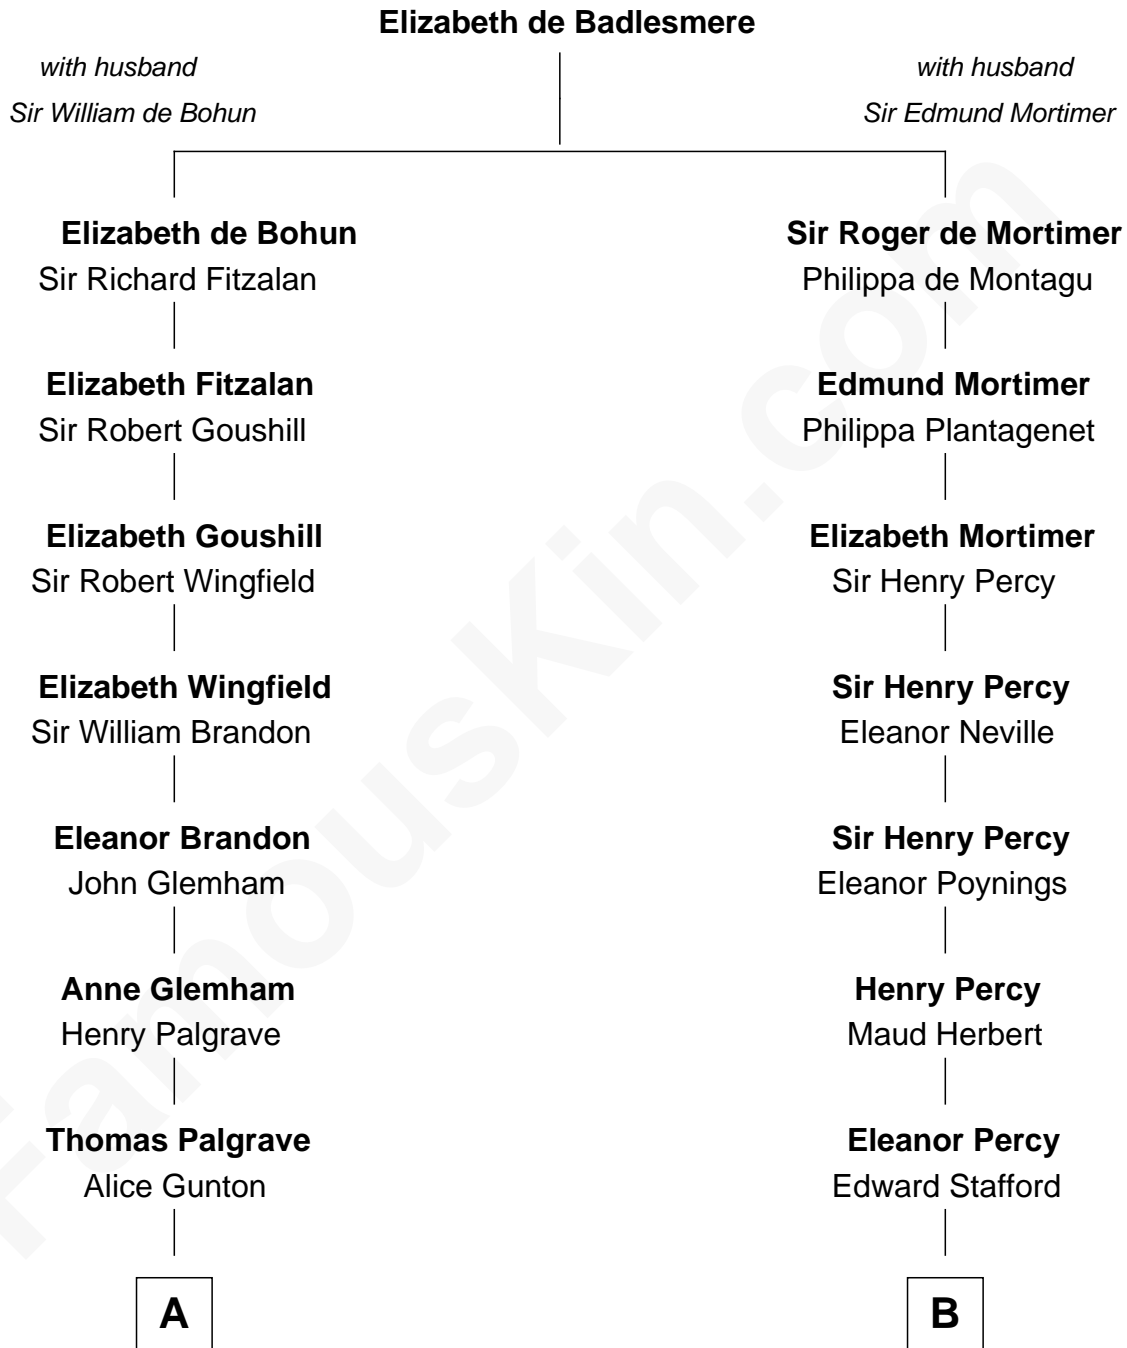

FamousKin.com

Relationship Chart of

Hetty Green

"The Witch of Wall Street"

17th cousin 3 times removed of

Admiral Richard Byrd
Polar Explorer

C

Richard Evelyn Byrd

Anne Harrison

Col. William Byrd

Jane Meriwether Rivers

Richard Evelyn Byrd

Eleanor Bolling Flood

Admiral Richard Byrd

Polar Explorer

FamousKin.com