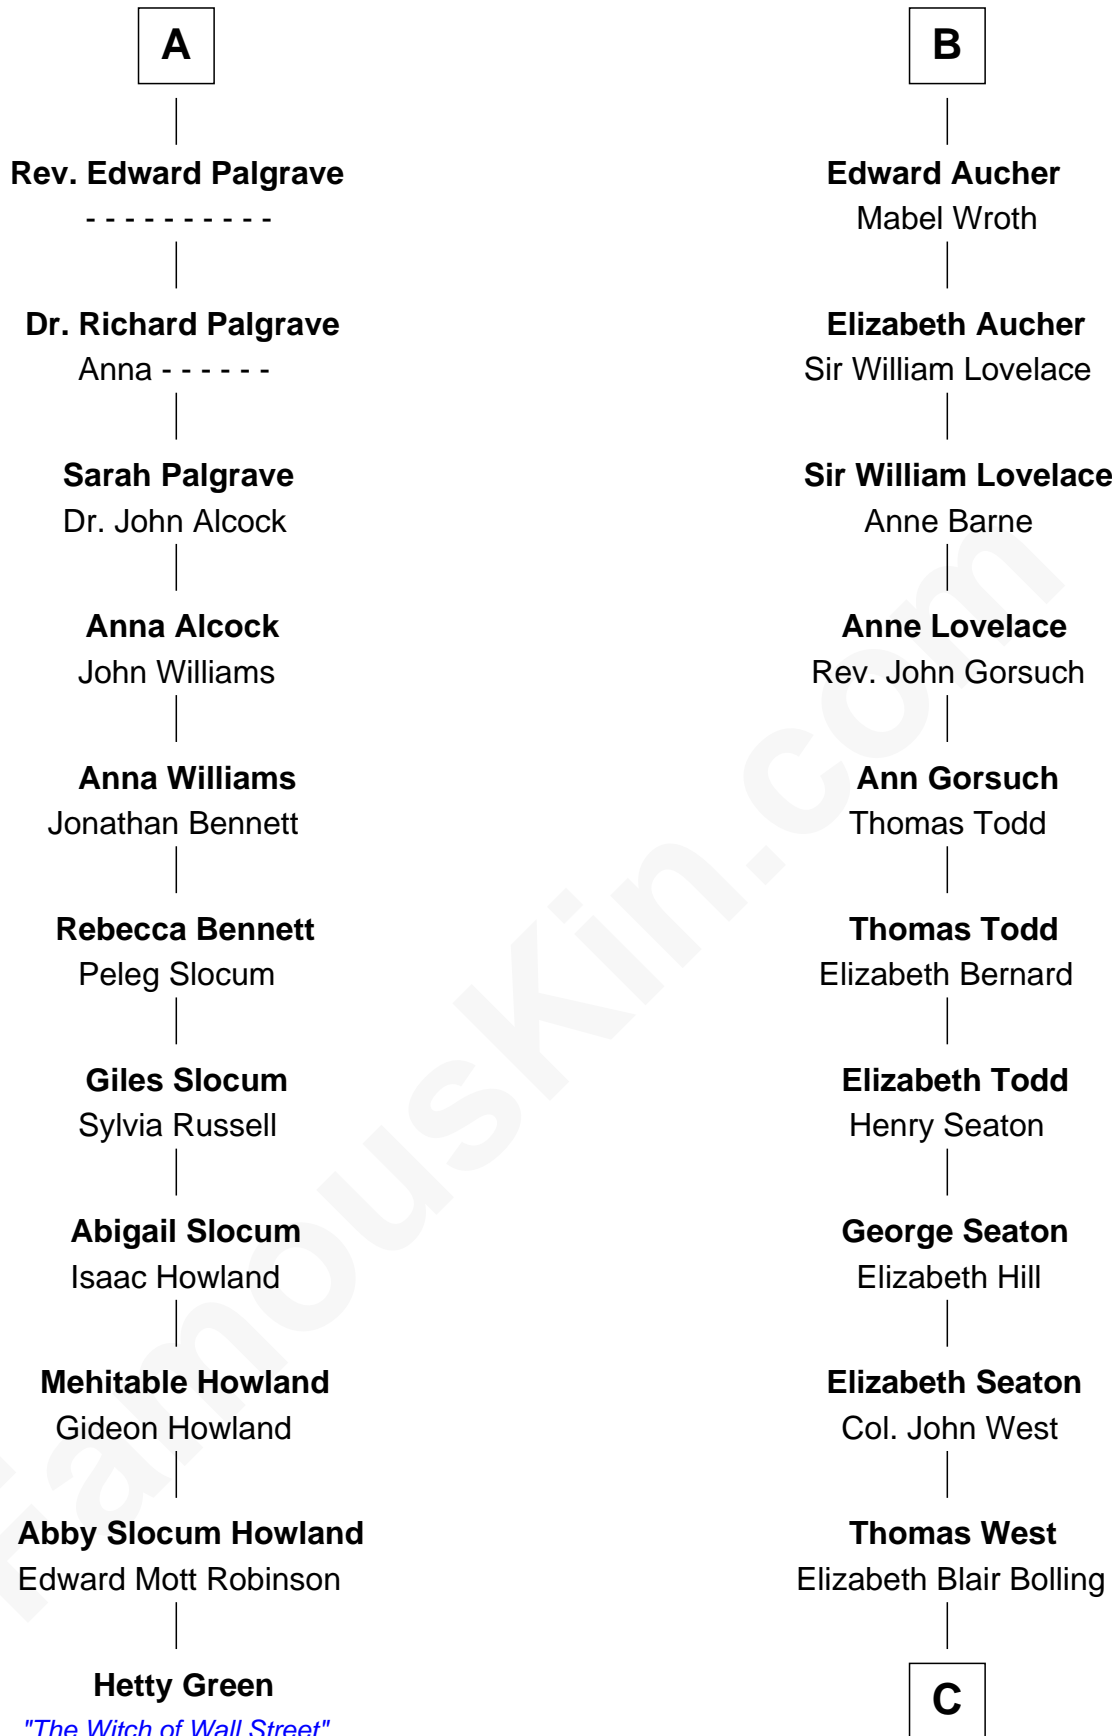

FamousKin.com

Relationship Chart of

Hetty Green

"The Witch of Wall Street"

17th cousin 4 times removed of

Admiral Richard Byrd
Polar Explorer

C

Eliza Bolling West
Dr. Joel Walker Flood

Col. Henry De La Warr Flood
Mary Elizabeth Trent

Joel Walker Flood
Ella Faulkner

Eleanor Bolling Flood
Richard Evelyn Byrd

Admiral Richard Byrd
Polar Explorer

FamousKin.com