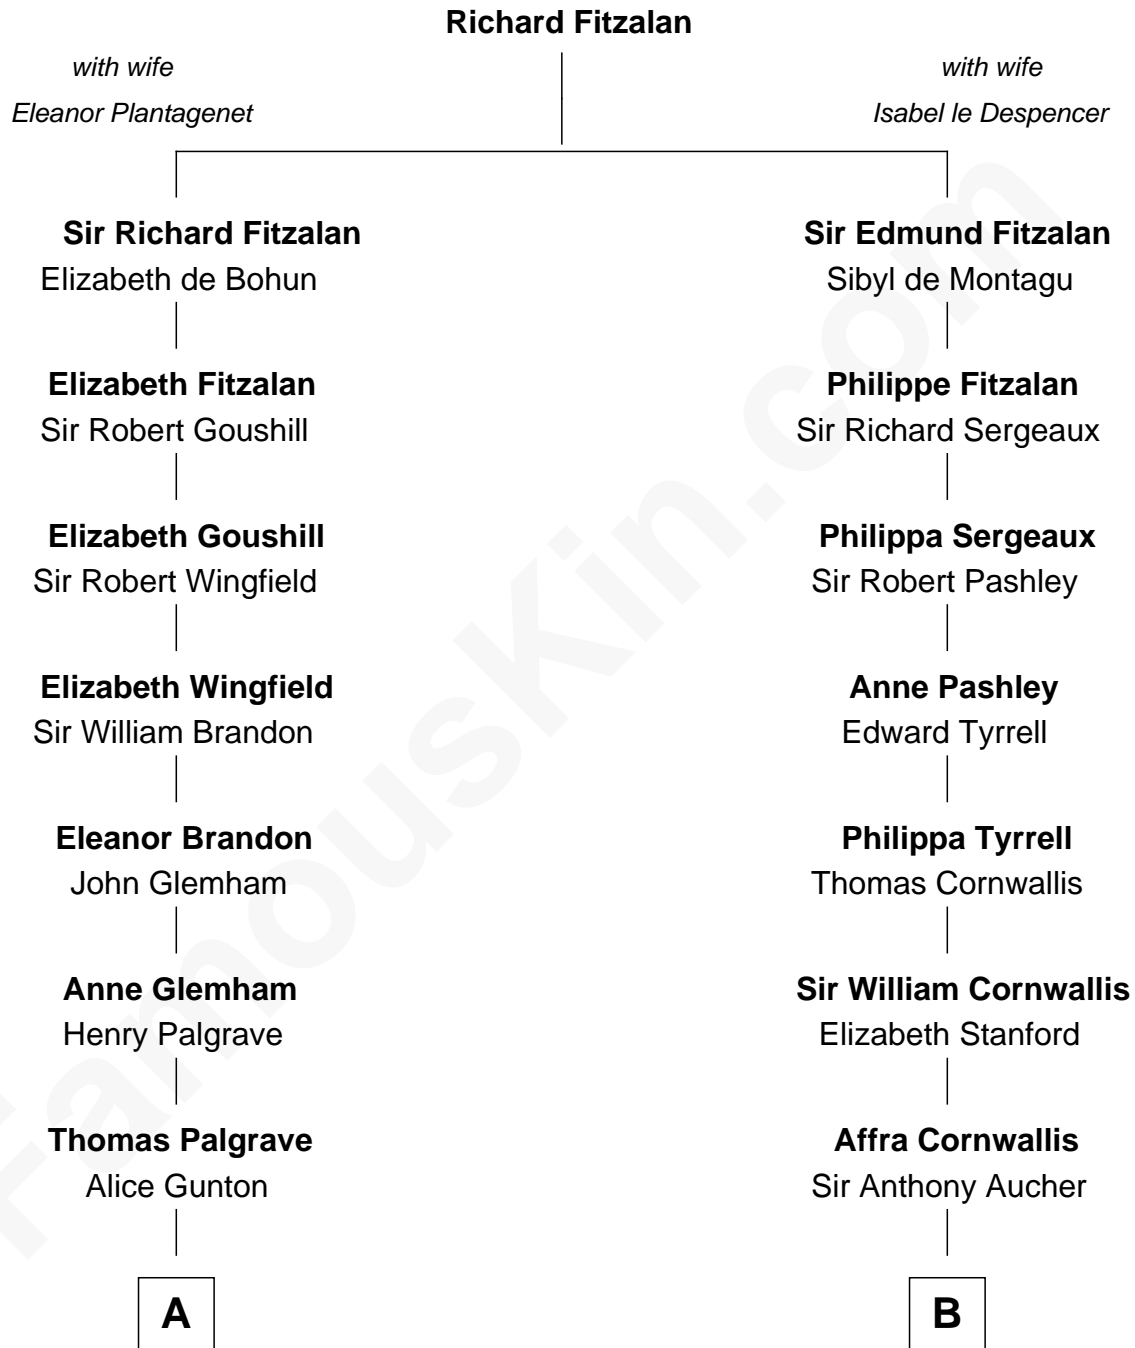

FamousKin.com

Relationship Chart of

Hetty Green

"The Witch of Wall Street"

17th cousin 4 times removed of

Admiral Richard Byrd
Polar Explorer

C

Eliza Bolling West
Dr. Joel Walker Flood

Col. Henry De La Warr Flood
Mary Elizabeth Trent

Joel Walker Flood
Ella Faulkner

Eleanor Bolling Flood
Richard Evelyn Byrd

Admiral Richard Byrd
Polar Explorer

FamousKin.com