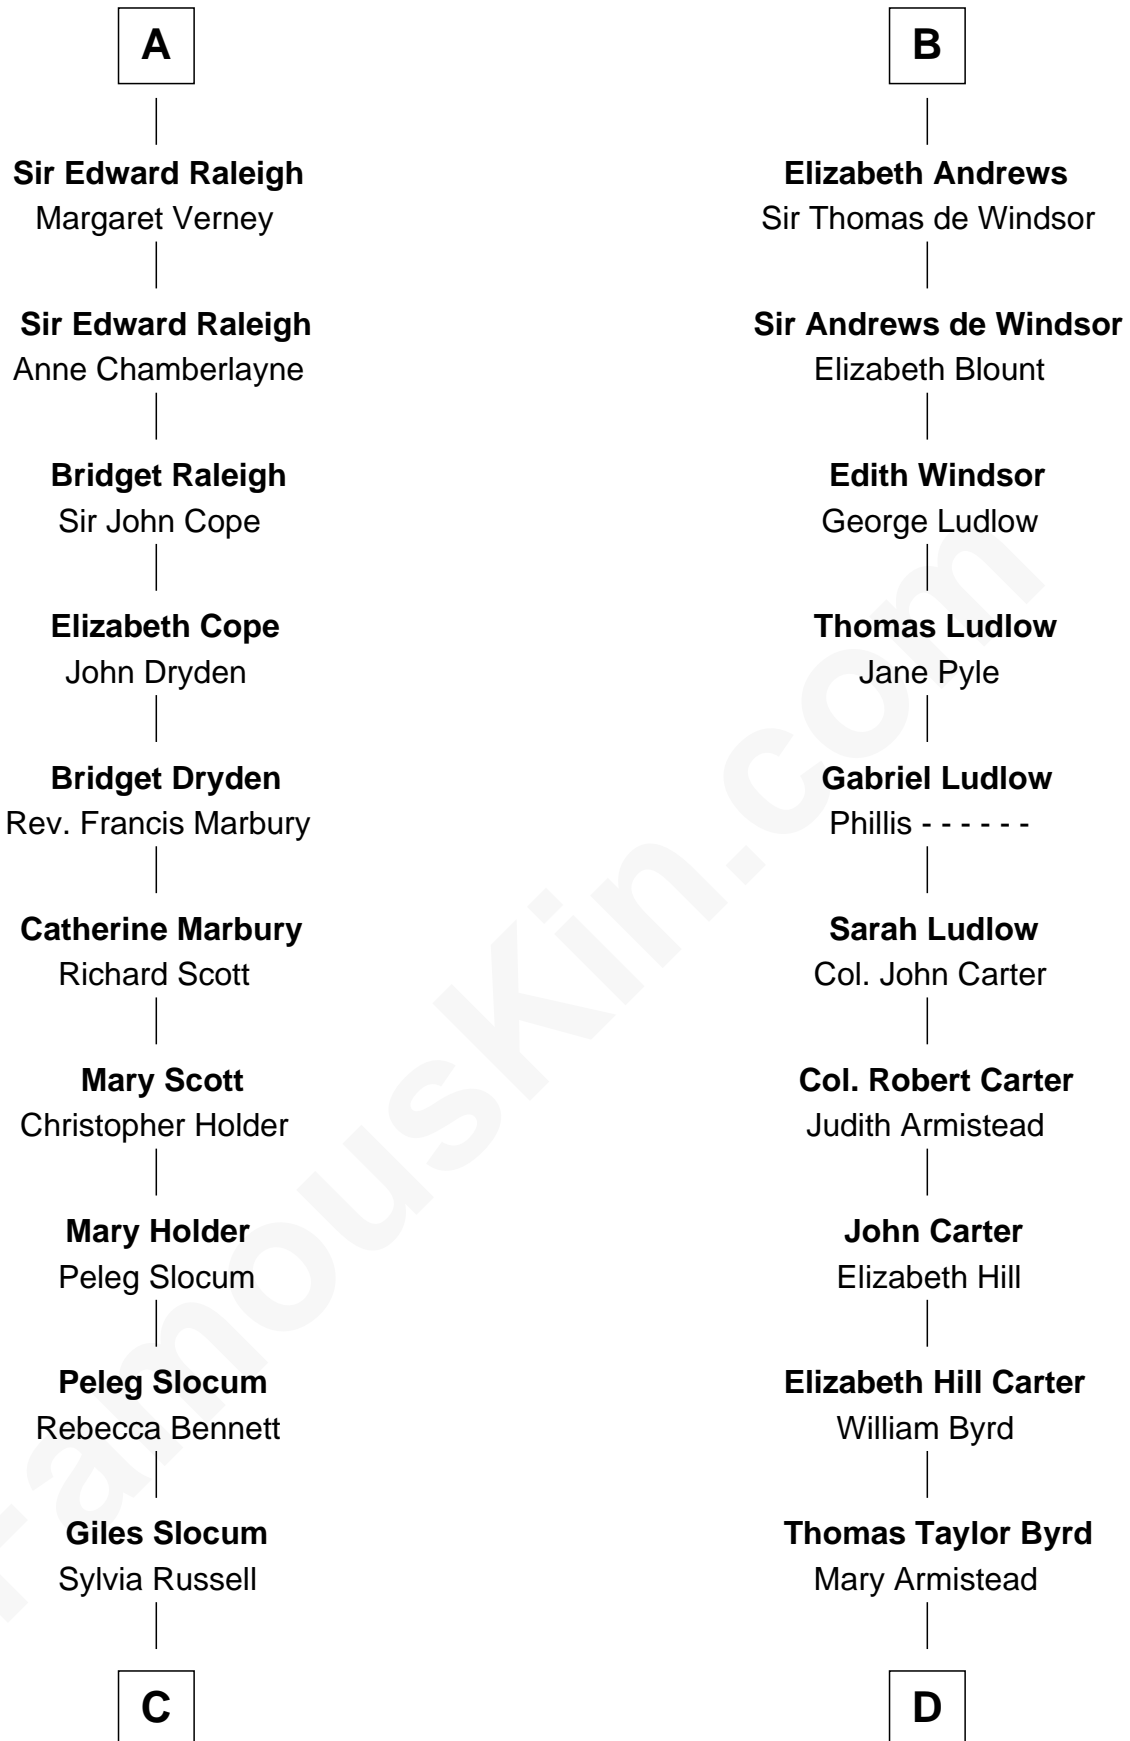

# FamousKin.com Relationship Chart of

**Hetty Green**

*"The Witch of Wall Street"*

20th cousin of

**Admiral Richard Byrd**

*Polar Explorer*

**Sir Hugh le Despencer**

Aveline Basset

**Margaret Despencer**

Robert de Ferrers

**Phillippa Ferrers**

Sir Thomas Greene

**Elizabeth Greene**

William Raleigh

**A**

**Eleanor le Despencer**

Catherine de Beaumont

**Elizabeth Luttrell**

John Stratton

**Elizabeth Stratton**

John Andrews

**B**

**C**

**Abigail Slocum**

Isaac Howland

**Mehitable Howland**

Gideon Howland

**Abby Slocum Howland**

Edward Mott Robinson

**Hetty Green**

*"The Witch of Wall Street"*

**D**