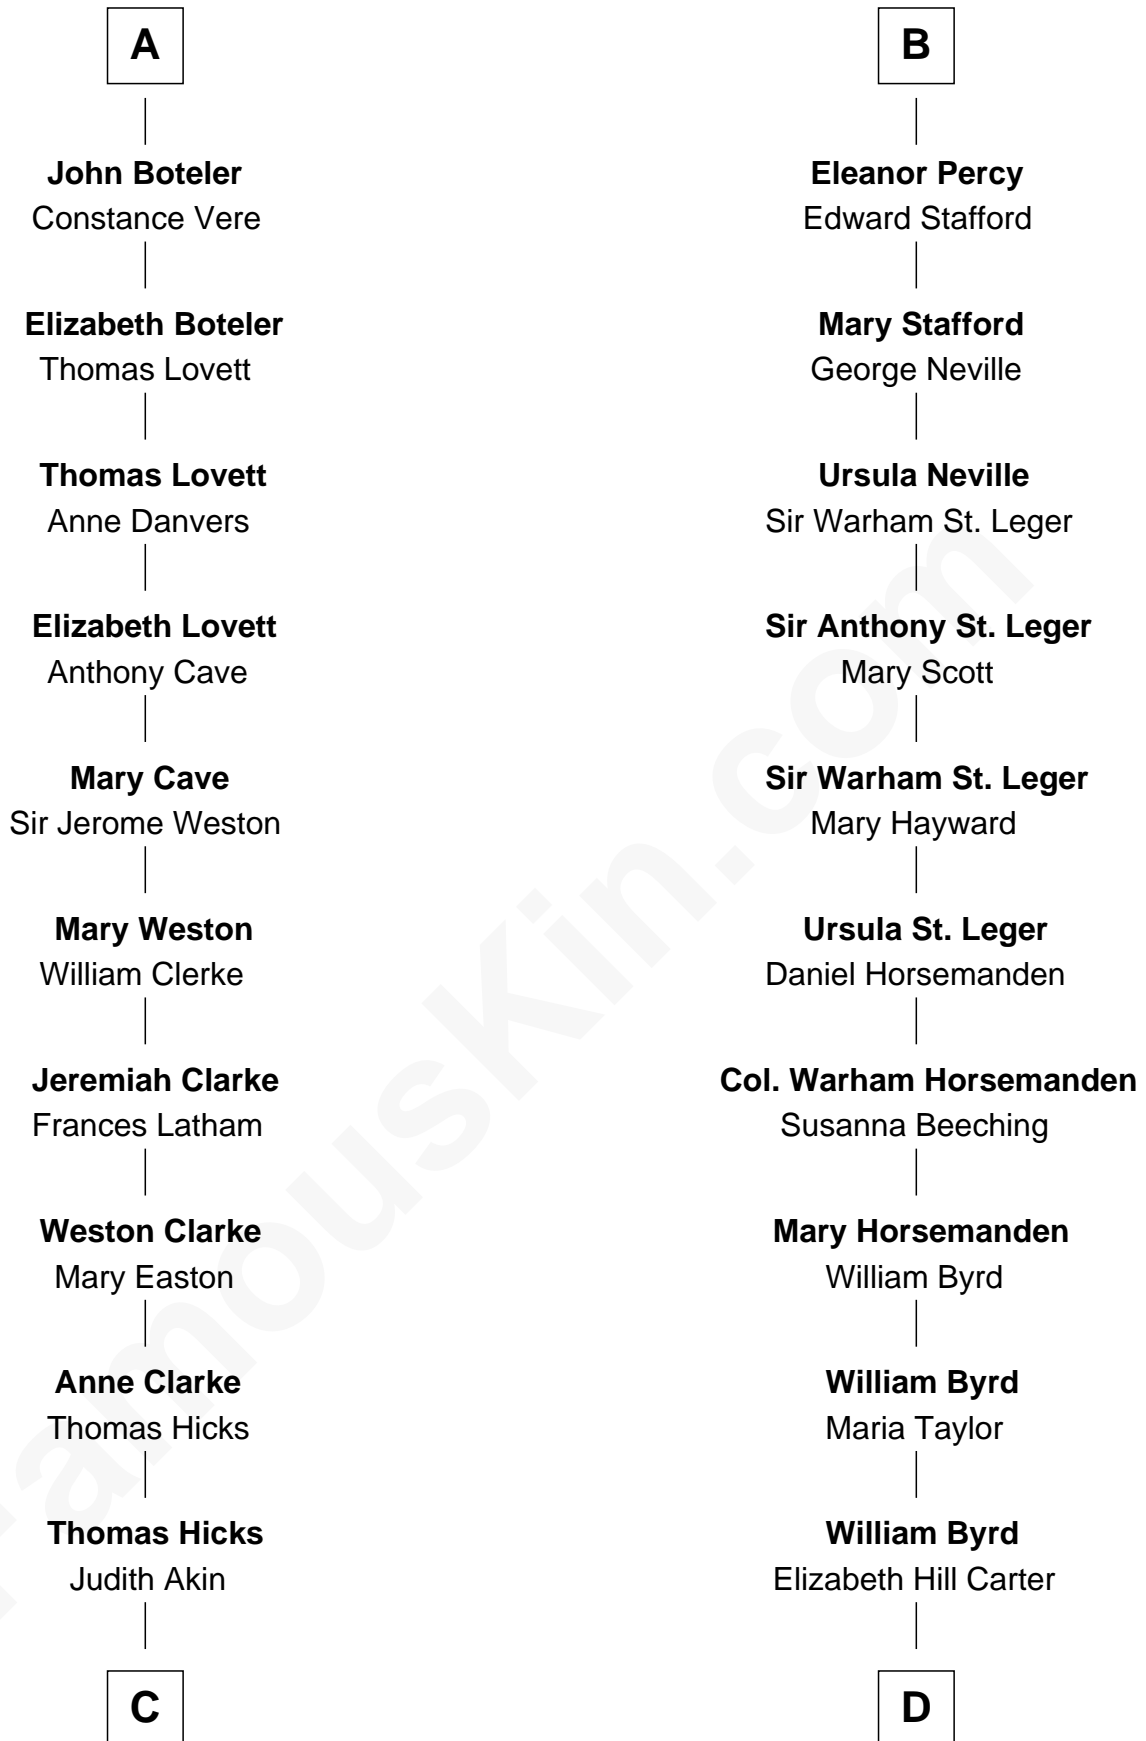

FamousKin.com Relationship Chart of

Hetty Green

"The Witch of Wall Street"

20th cousin 1 time removed of

Admiral Richard Byrd

Polar Explorer

Sir William de Cantilupe

Eve de Braiose

Joan de Cantilupe
Sir Henry de Hastings

Sir John de Hastings
Isabel de Valence

Elizabeth de Hastings
Sir Roger de Grey

Sir Reynold de Grey
Eleanor le Strange

Ida Grey
John Cokayne

Elizabeth Cokayne
Sir Philip le Boteler

Philip Boteler
Isabel Willoughby

A

Milicent de Cantilupe
Eudo la Zouche

Eve la Zouche
Sir Maurice de Berkeley

Thomas de Berkeley
Katherine de Clyvedon

Sir John Berkeley
Elizabeth Betteshorne

Eleanor Berkeley
Sir Richard Poynings

Eleanor Poynings
Sir Henry Percy

Henry Percy
Maud Herbert

B

C

Sarah Hicks
Gideon Howland

Gideon Howland
Mehitable Howland

Abby Slocum Howland
Edward Mott Robinson

Hetty Green
"The Witch of Wall Street"