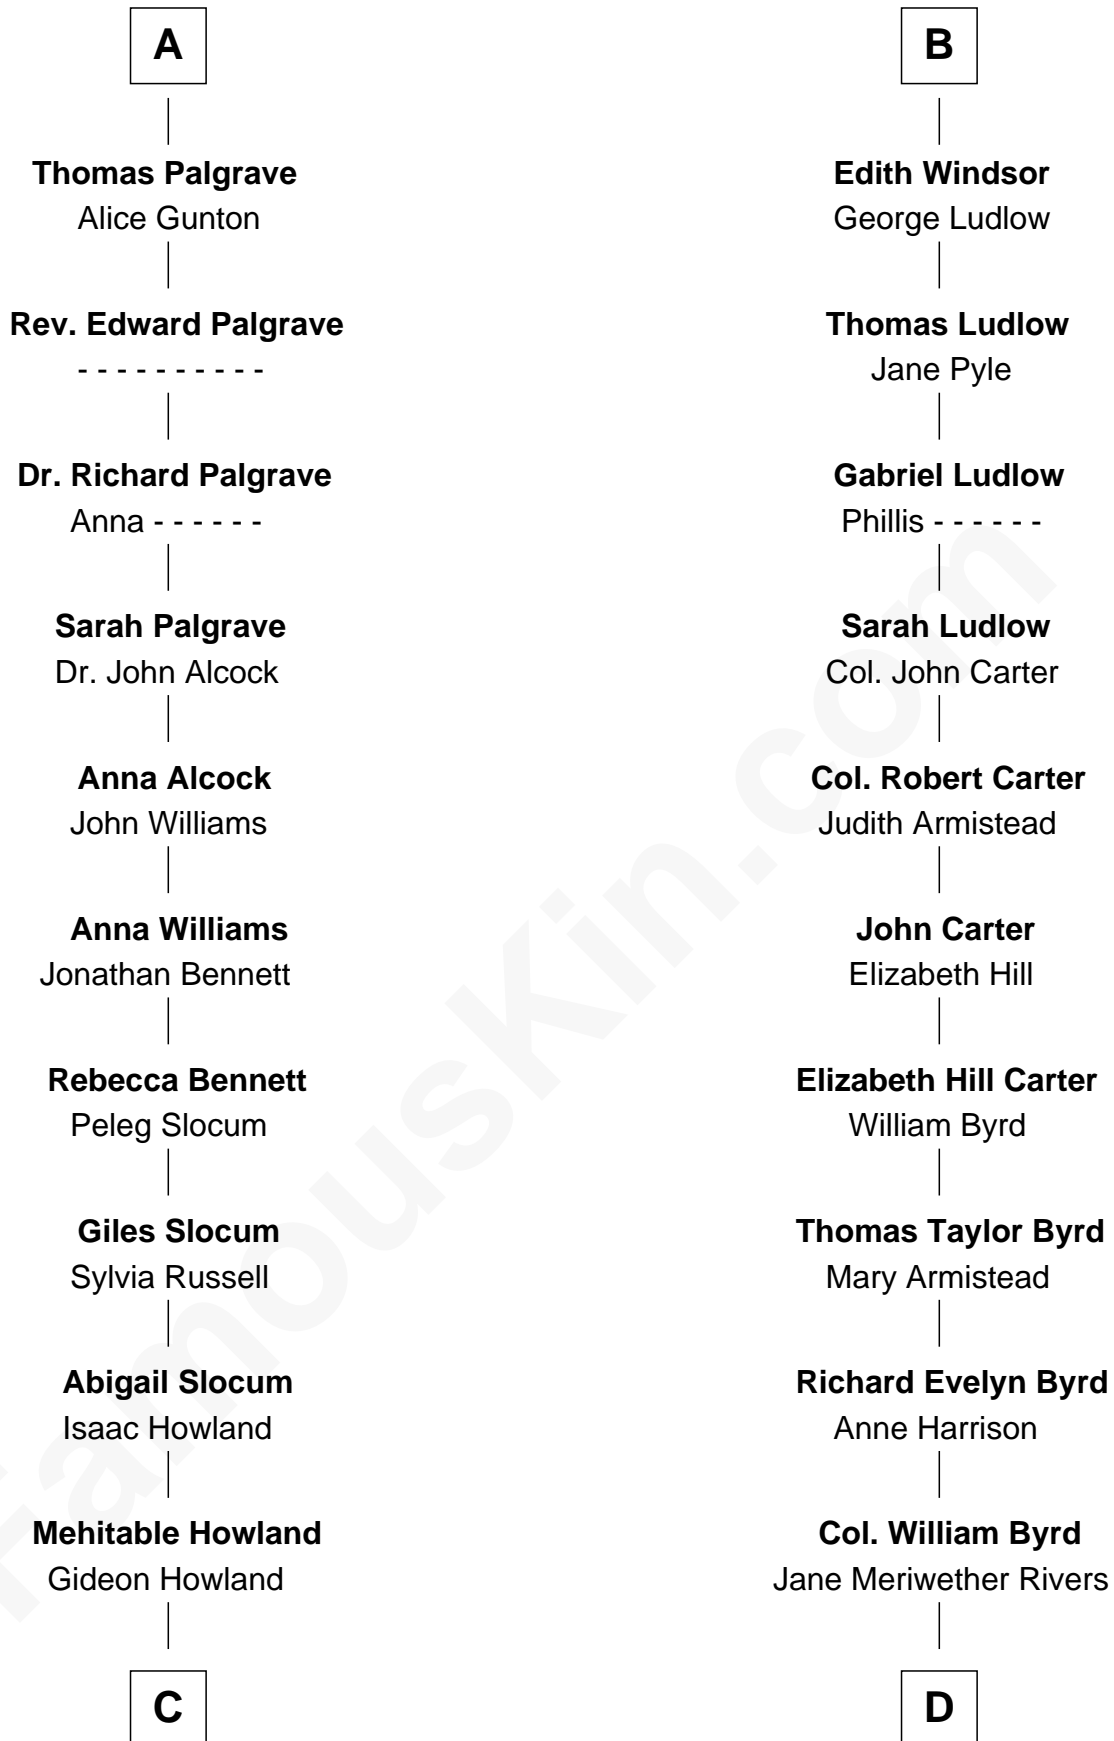

# FamousKin.com Relationship Chart of

**Hetty Green**

*"The Witch of Wall Street"*

18th cousin of

**Admiral Richard Byrd**

*Polar Explorer*

**Humphrey de Bohun**

Elizabeth Plantagenet

**Sir William de Bohun**  
Elizabeth de Badlesmere

**Elizabeth de Bohun**  
Sir Richard Fitzalan

**Elizabeth Fitzalan**  
Sir Robert Goushill

**Elizabeth Goushill**  
Sir Robert Wingfield

**Elizabeth Wingfield**  
Sir William Brandon

**Eleanor Brandon**  
John Glemham

**Anne Glemham**  
Henry Palgrave

**A**

**Margaret de Bohun**  
Sir Hugh de Courtnay

**Elizabeth de Courtnay**  
Sir Andrew Luttrell

**Sir Hugh Luttrell**  
Catherine de Beaumont

**Elizabeth Luttrell**  
John Stratton

**Elizabeth Stratton**  
John Andrews

**Elizabeth Andrews**  
Sir Thomas de Windsor

**Sir Andrews de Windsor**  
Elizabeth Blount

**B**

**C**

**Abby Slocum Howland**  
Edward Mott Robinson