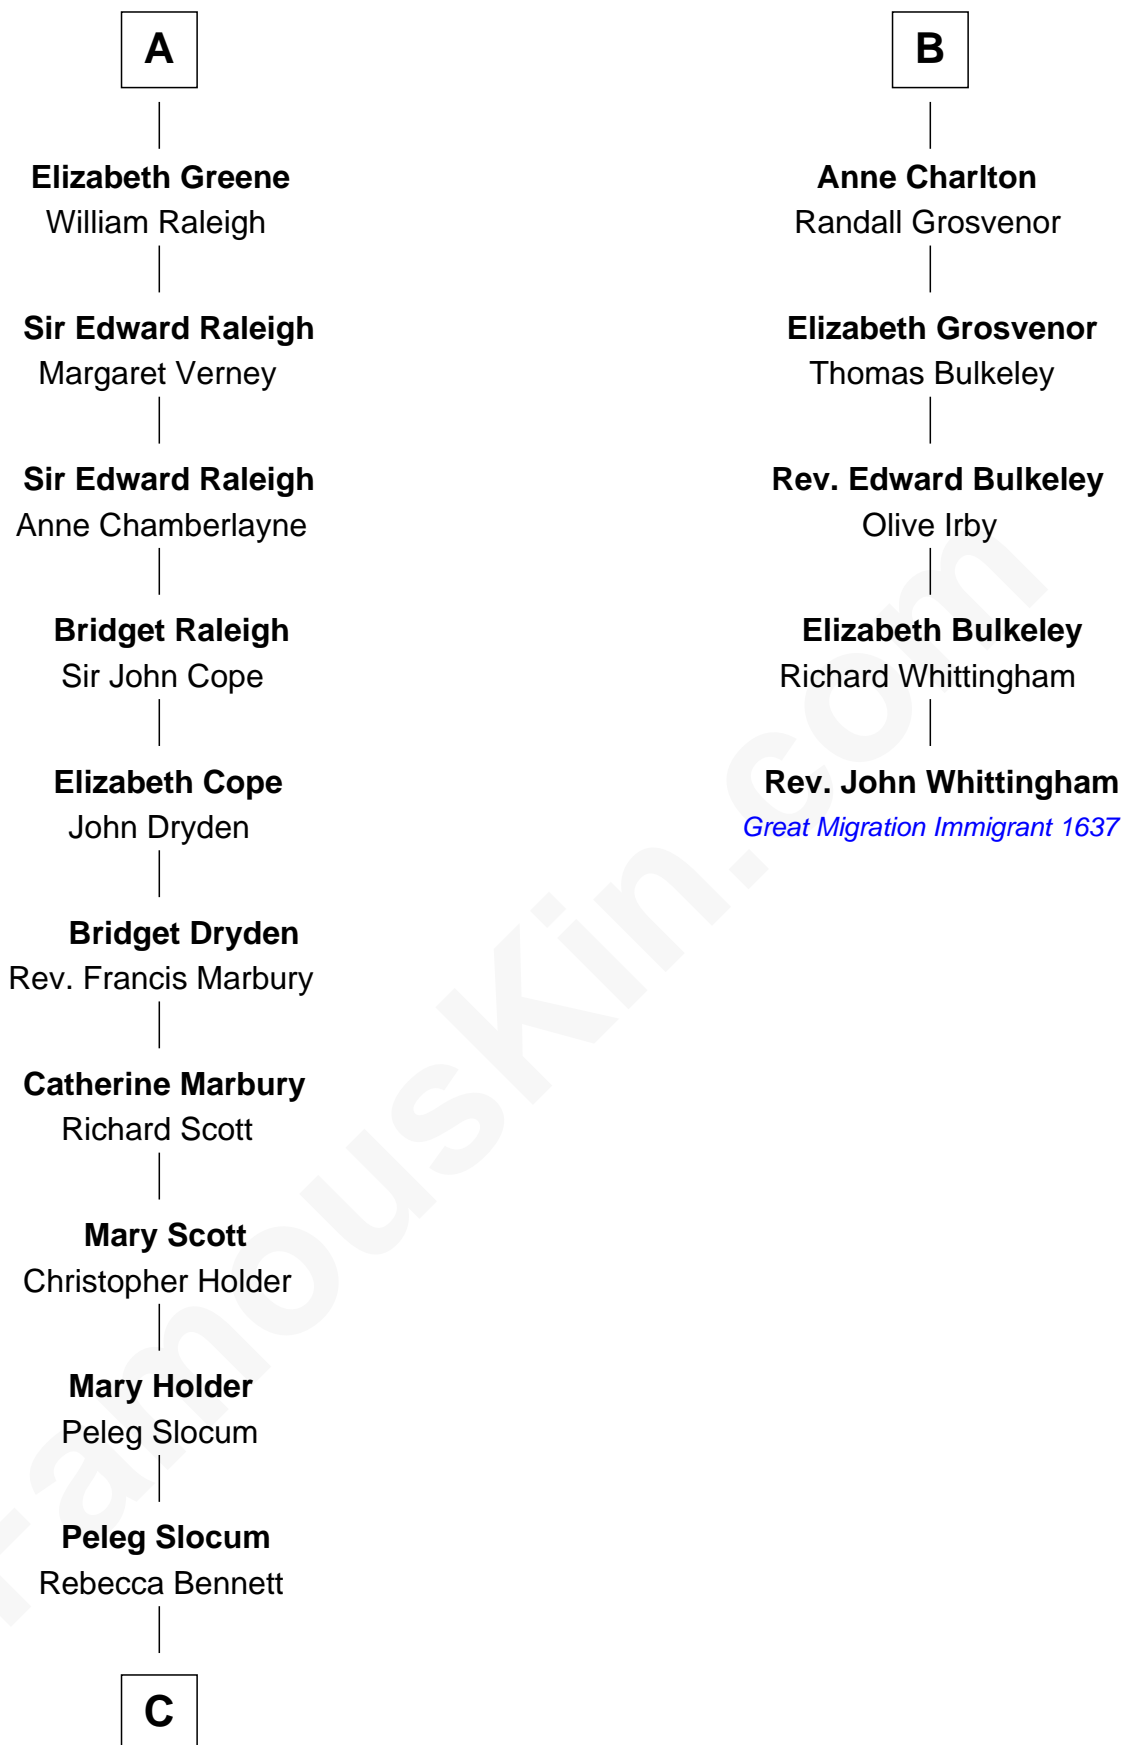

## Relationship Chart of

### Hetty Green

*"The Witch of Wall Street"*

11th cousin 10 times removed of

**Rev. John Whittingham**

(c1616 - 1639) Great Migration Immigrant 1637

**C**

—  
**Giles Slocum**

Sylvia Russell

—  
**Abigail Slocum**

Isaac Howland

—  
**Mehitable Howland**

Gideon Howland

—  
**Abby Slocum Howland**

Edward Mott Robinson

—  
**Hetty Green**

*"The Witch of Wall Street"*