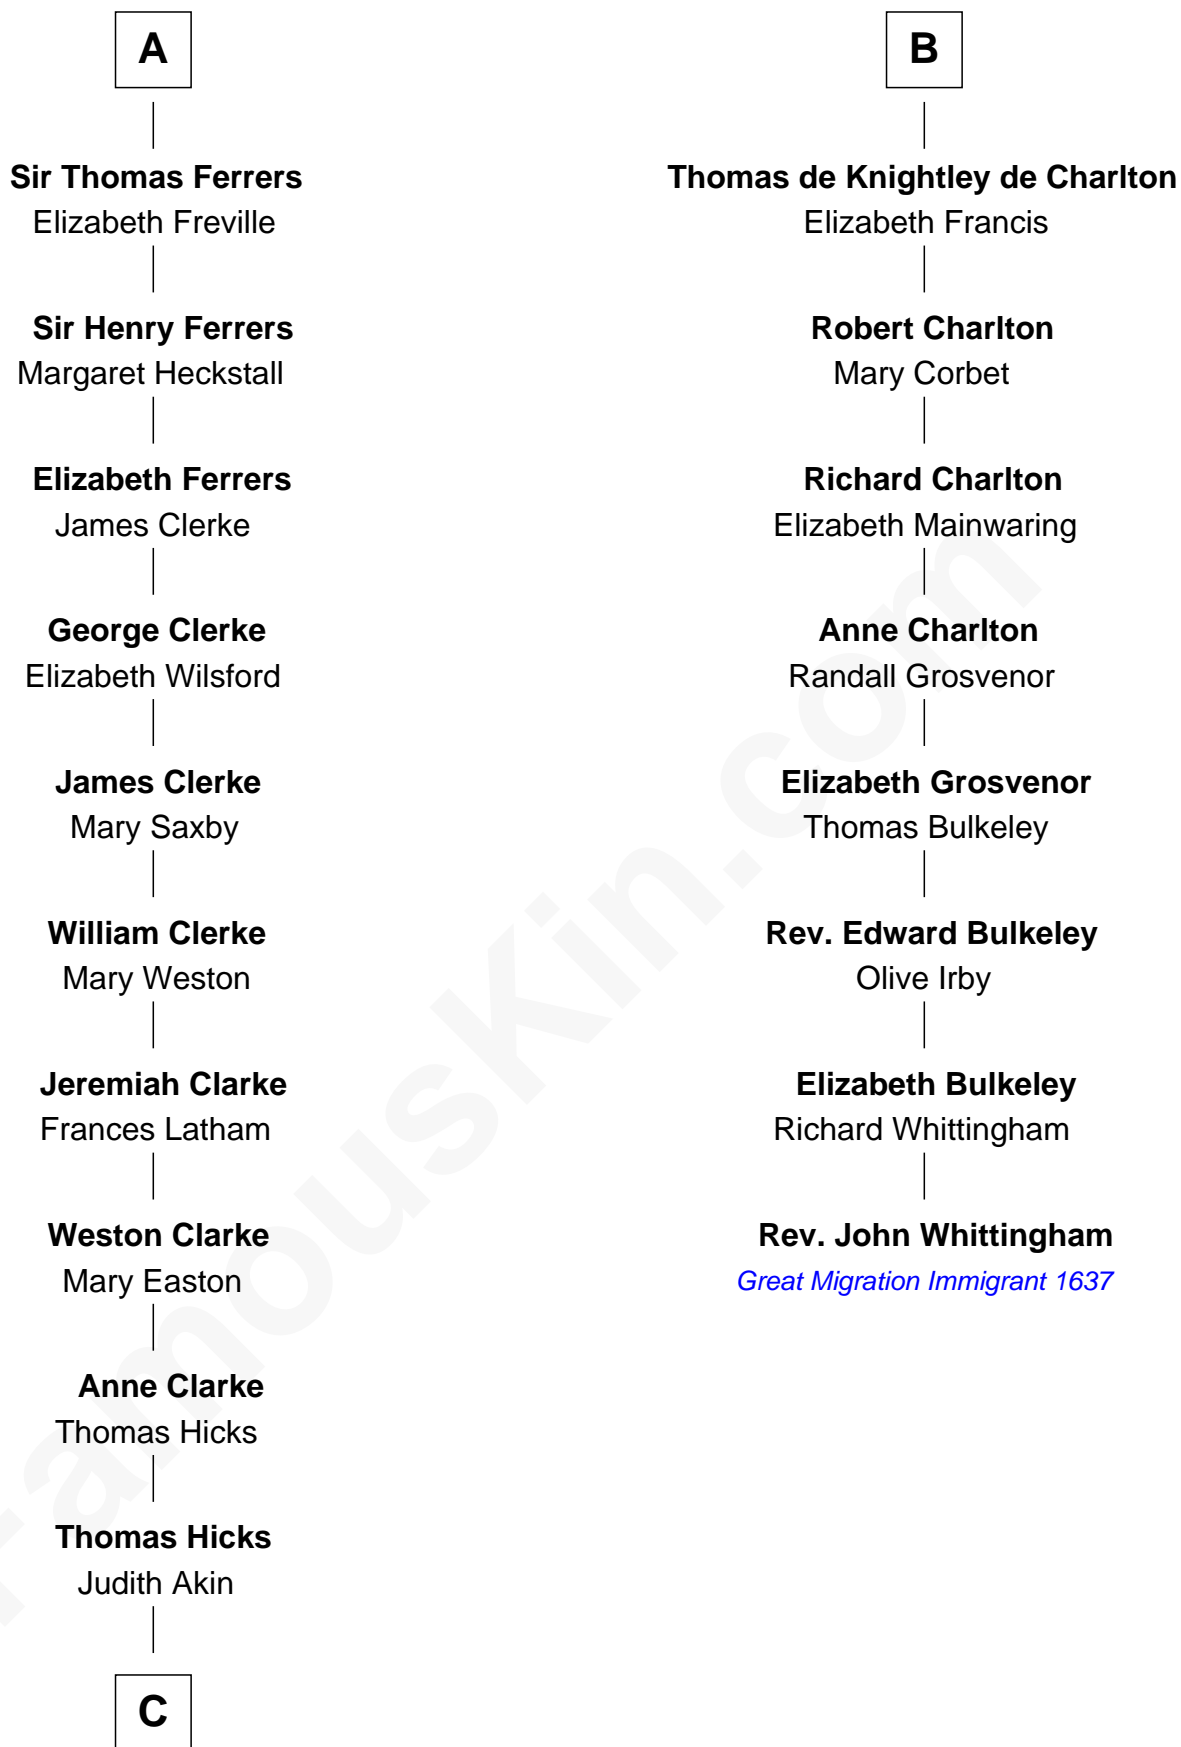

FamousKin.com

Relationship Chart of

Hetty Green

"The Witch of Wall Street"

14th cousin 6 times removed of

Rev. John Whittingham

(c1616 - 1639) Great Migration Immigrant 1637

C

—
Sarah Hicks

Gideon Howland

—
Gideon Howland

Mehitable Howland

—
Abby Slocum Howland

Edward Mott Robinson

—
Hetty Green

"The Witch of Wall Street"