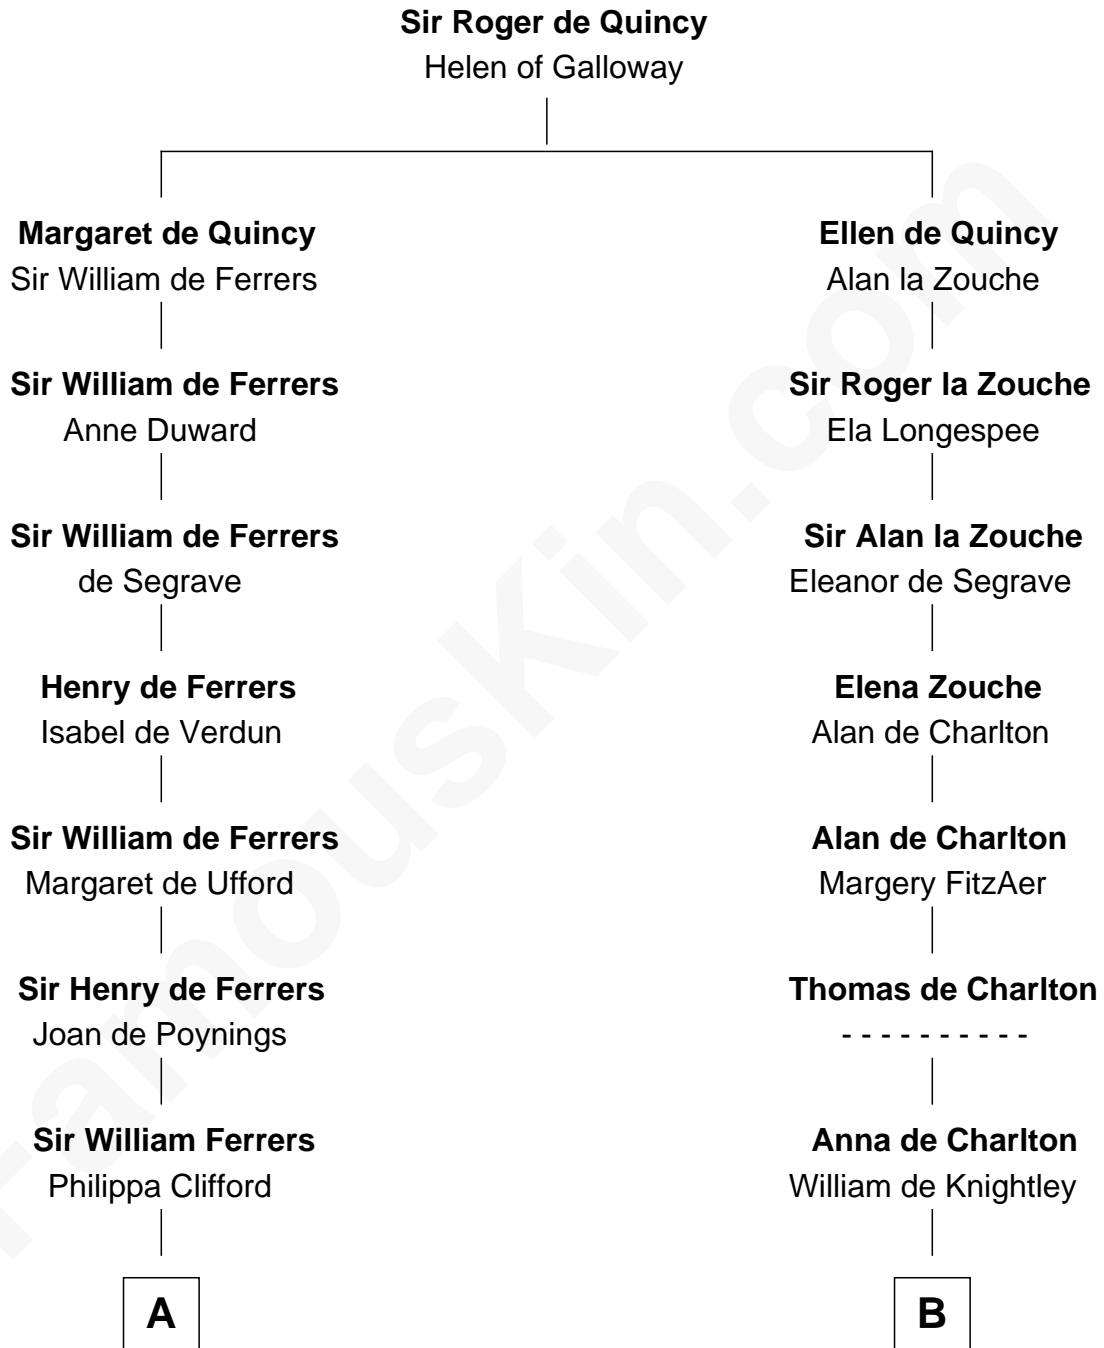

FamousKin.com

Relationship Chart of

Hetty Green

"The Witch of Wall Street"

14th cousin 6 times removed of

Rev. John Whittingham

(c1616 - 1639) Great Migration Immigrant 1637

C

—
Sarah Hicks

Gideon Howland

—
Gideon Howland

Mehitable Howland

—
Abby Slocum Howland

Edward Mott Robinson

—
Hetty Green

"The Witch of Wall Street"