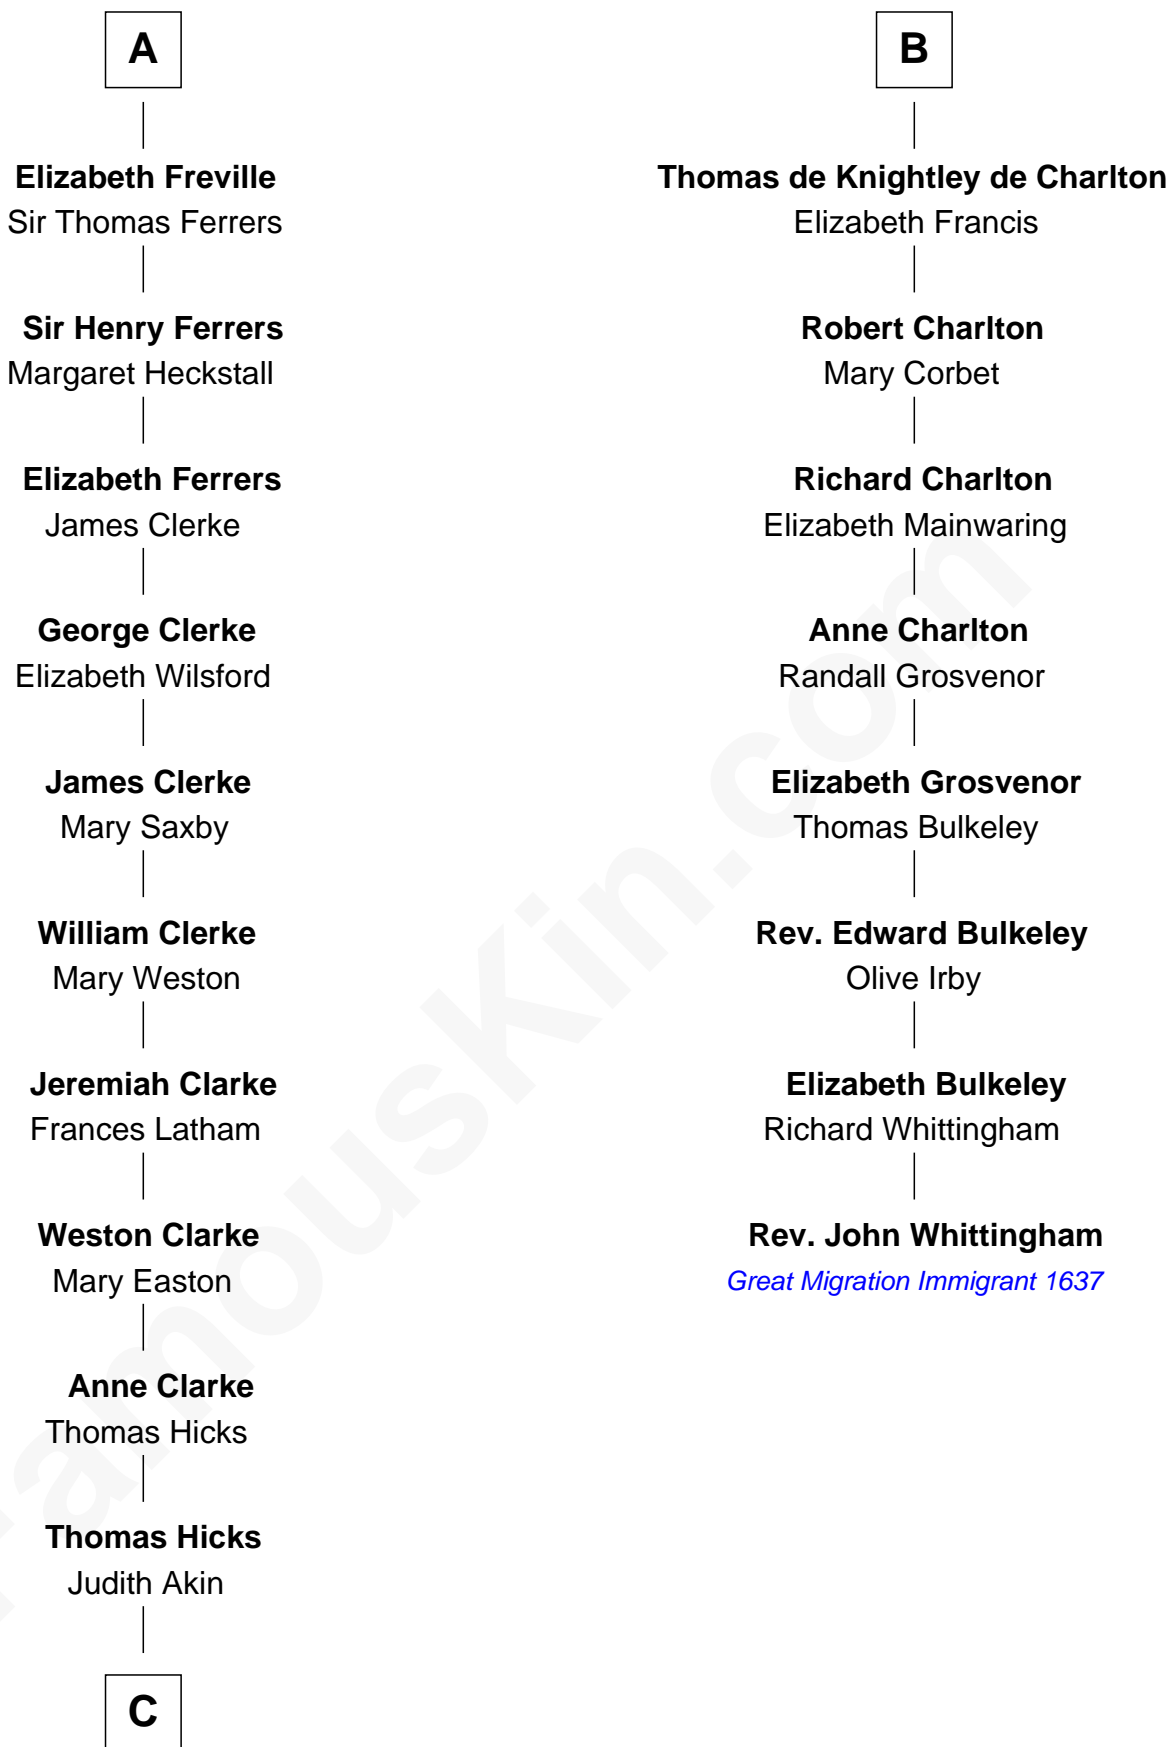

FamousKin.com

Relationship Chart of

Hetty Green

"The Witch of Wall Street"

14th cousin 6 times removed of

Rev. John Whittingham

(c1616 - 1639) Great Migration Immigrant 1637

C

—
Sarah Hicks

Gideon Howland

—
Gideon Howland

Mehitable Howland

—
Abby Slocum Howland

Edward Mott Robinson

—
Hetty Green

"The Witch of Wall Street"