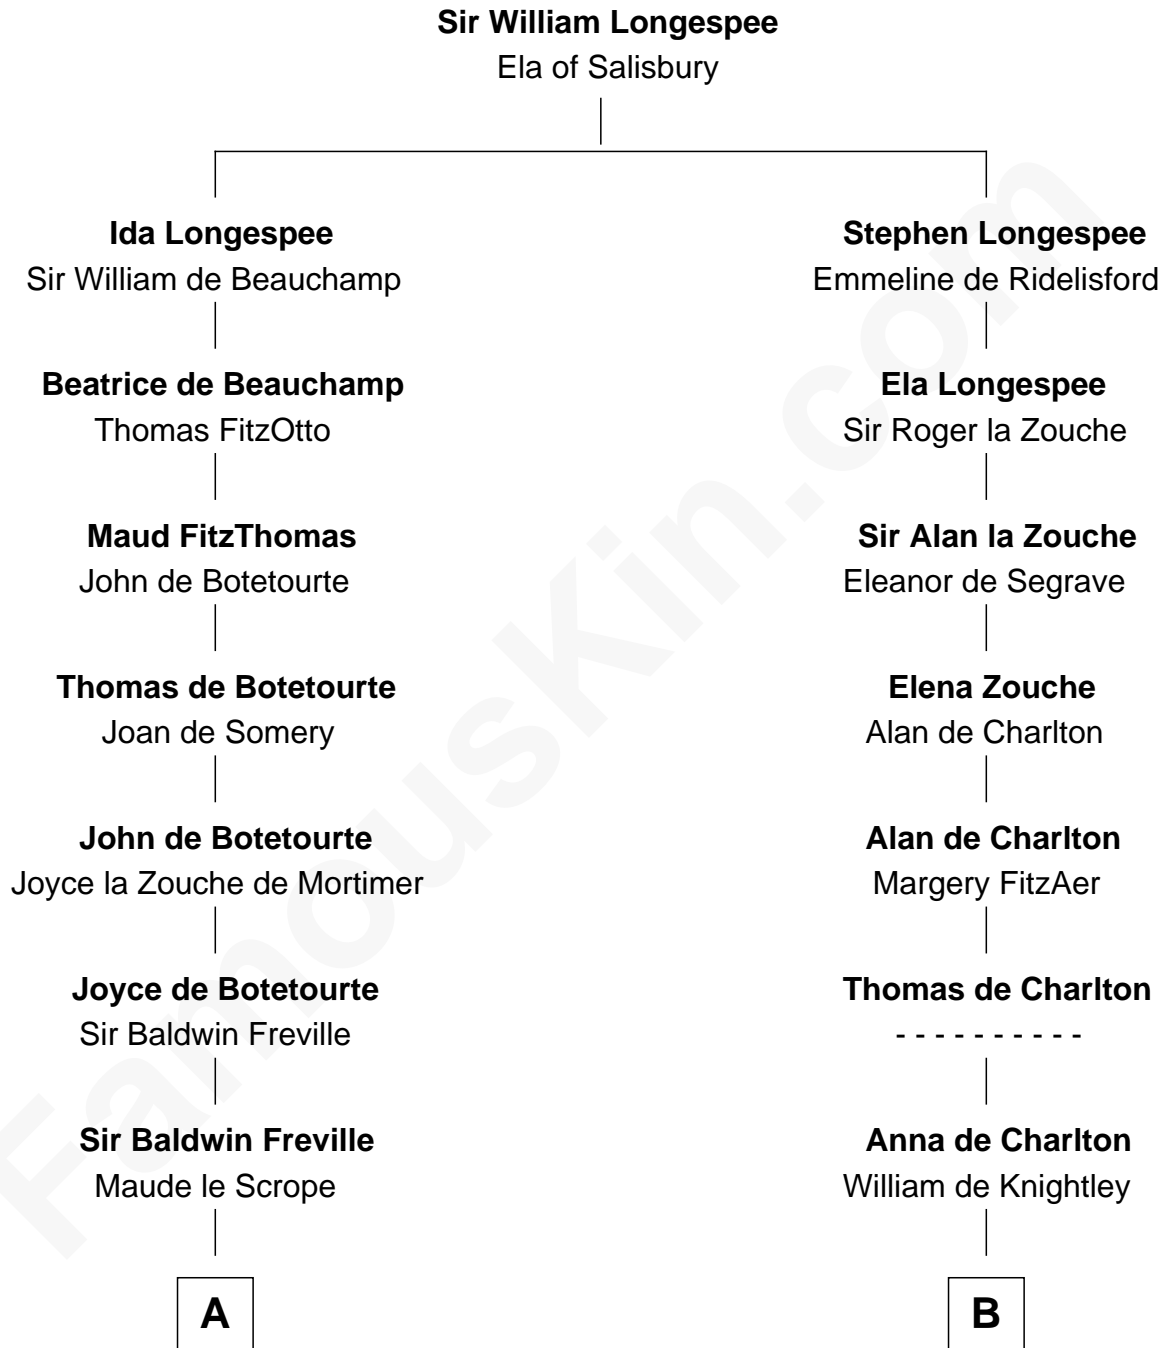

FamousKin.com

Relationship Chart of

Hetty Green

"The Witch of Wall Street"

14th cousin 6 times removed of

Rev. John Whittingham

(c1616 - 1639) Great Migration Immigrant 1637

C

—
Sarah Hicks

Gideon Howland

—
Gideon Howland

Mehitable Howland

—
Abby Slocum Howland

Edward Mott Robinson

—
Hetty Green

"The Witch of Wall Street"