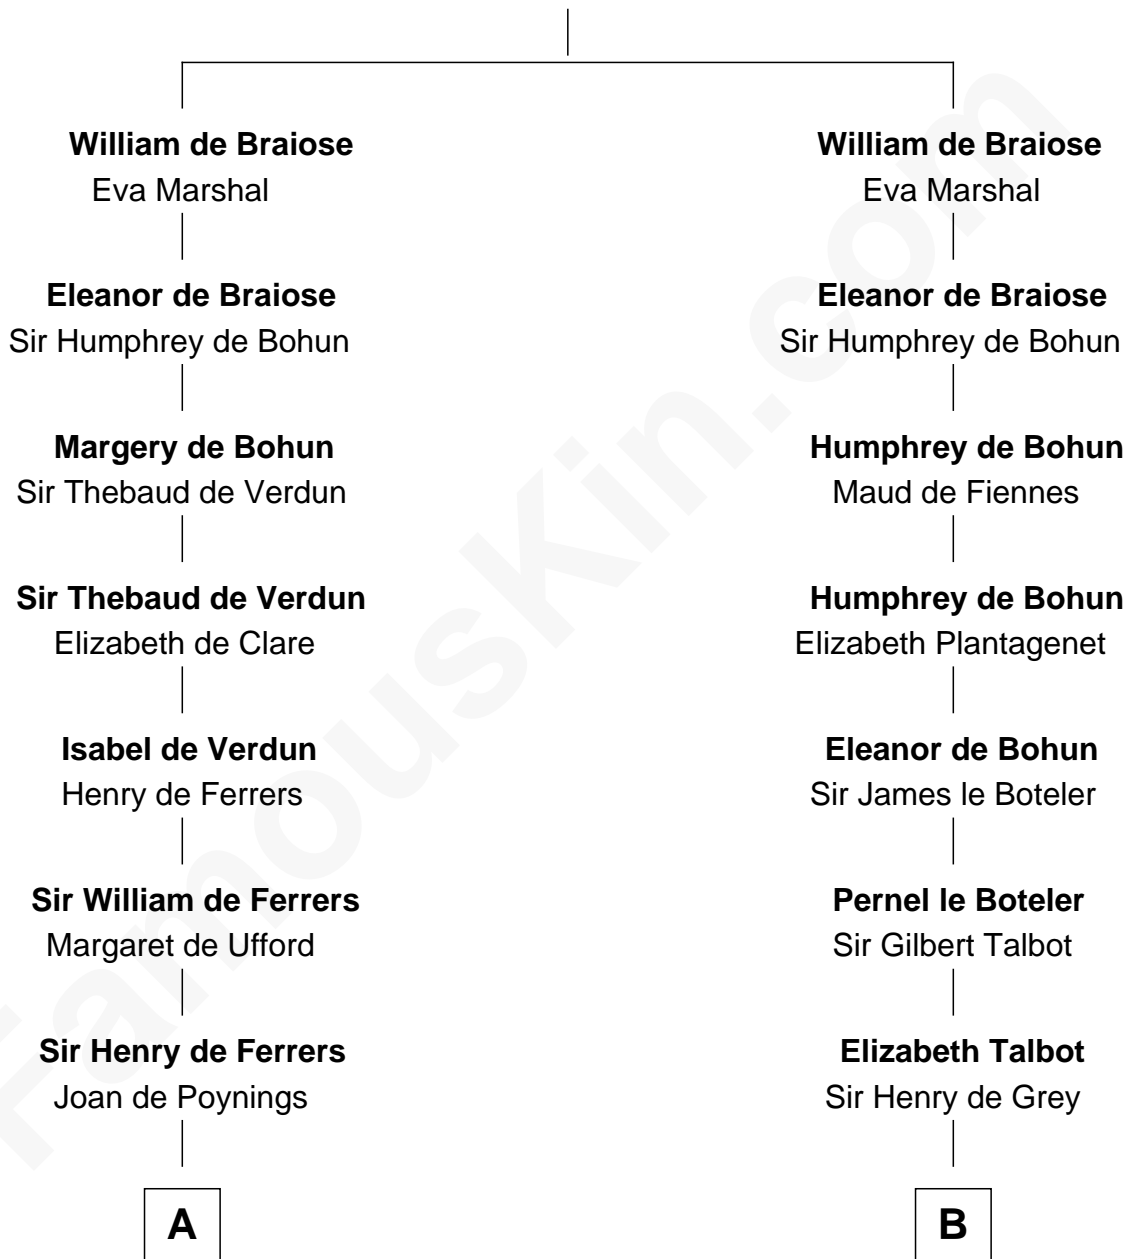

FamousKin.com

Relationship Chart of

Hetty Green

"The Witch of Wall Street"

19th cousin 2 times removed of

Robert Treat Paine

Signer of the Declaration of Independence

Reginald de Braiose

Edward Mott Robinson

Hetty Green

"The Witch of Wall Street"

D

Abigail Willard

Rev. Samuel Treat

Eunice Treat

Thomas Paine