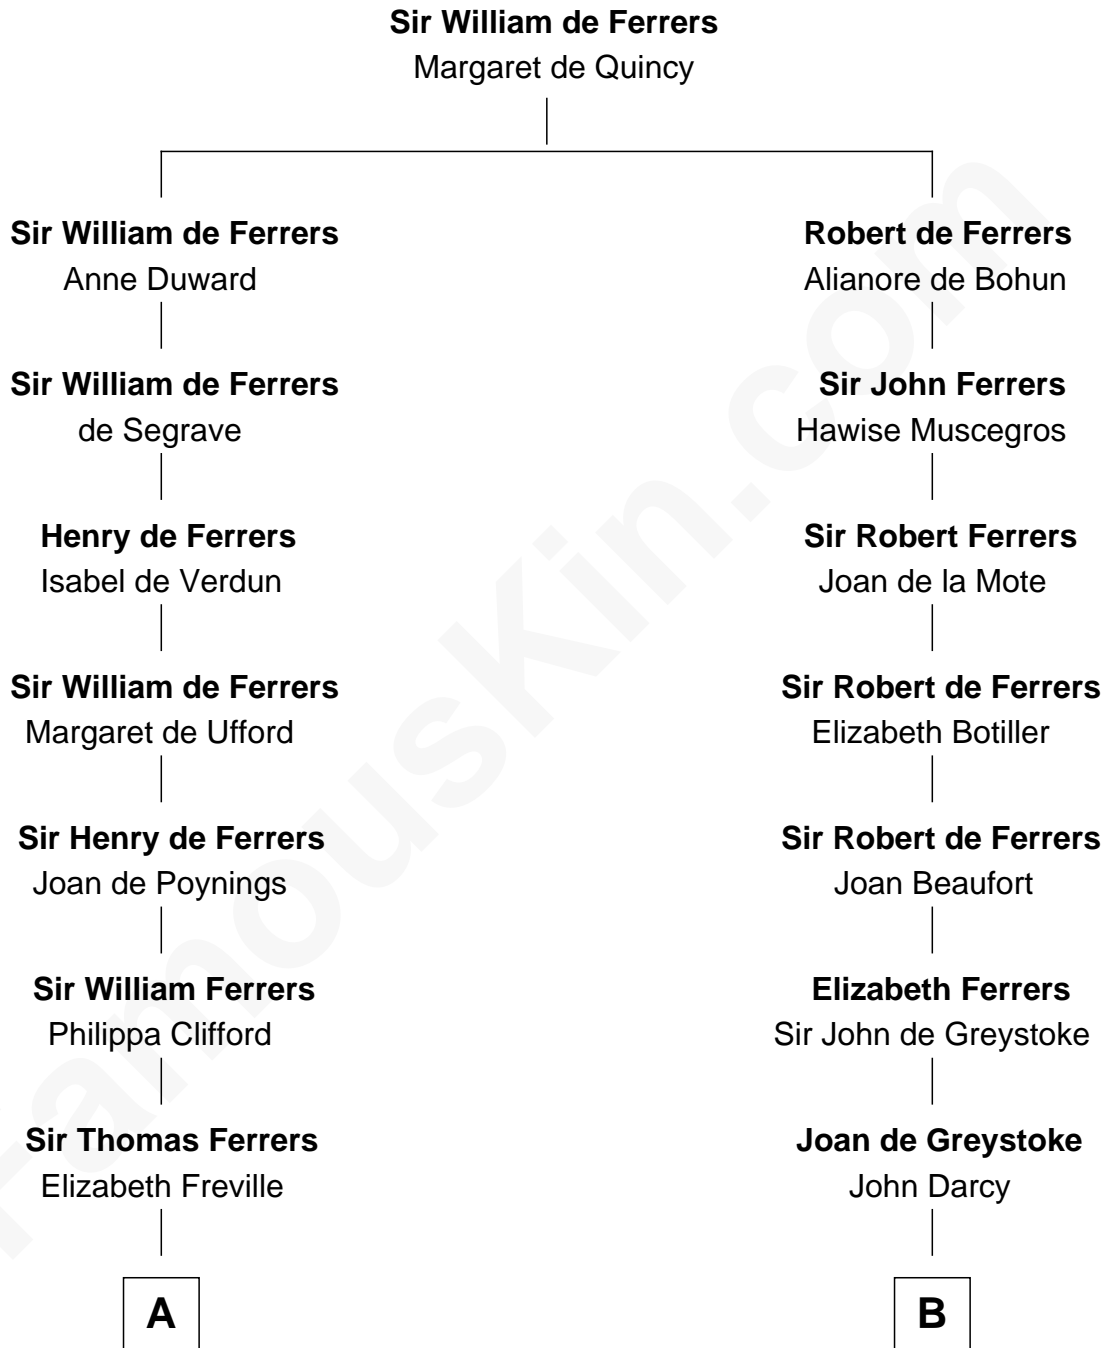

FamousKin.com

Relationship Chart of

Hetty Green

"The Witch of Wall Street"

17th cousin 2 times removed of

Robert Treat Paine

Signer of the Declaration of Independence

A

Sir Henry Ferrers
Margaret Heckstall

Elizabeth Ferrers
James Clerke

George Clerke
Elizabeth Wilsford

James Clerke
Mary Saxby

William Clerke
Mary Weston

Jeremiah Clarke
Frances Latham

Weston Clarke
Mary Easton