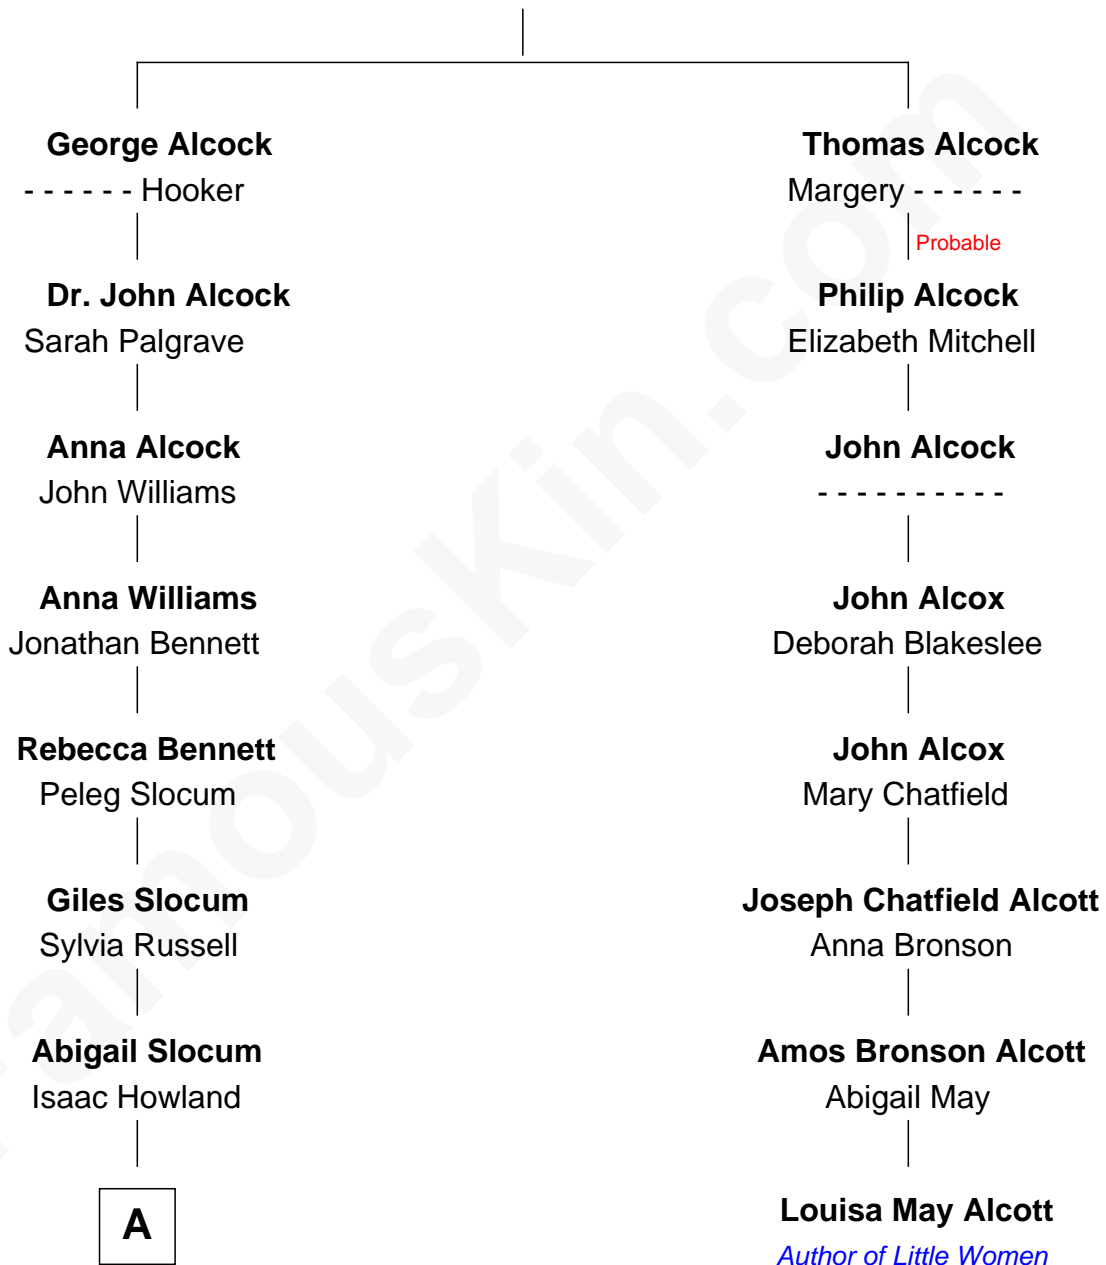

FamousKin.com

Relationship Chart of

Hetty Green

"The Witch of Wall Street"

7th cousin 2 times removed of

Louisa May Alcott
Author of Little Women

----- Alcock

A

—
Mehitable Howland

Gideon Howland

—
Abby Slocum Howland

Edward Mott Robinson

—
Hetty Green

"The Witch of Wall Street"

FamousKin.com