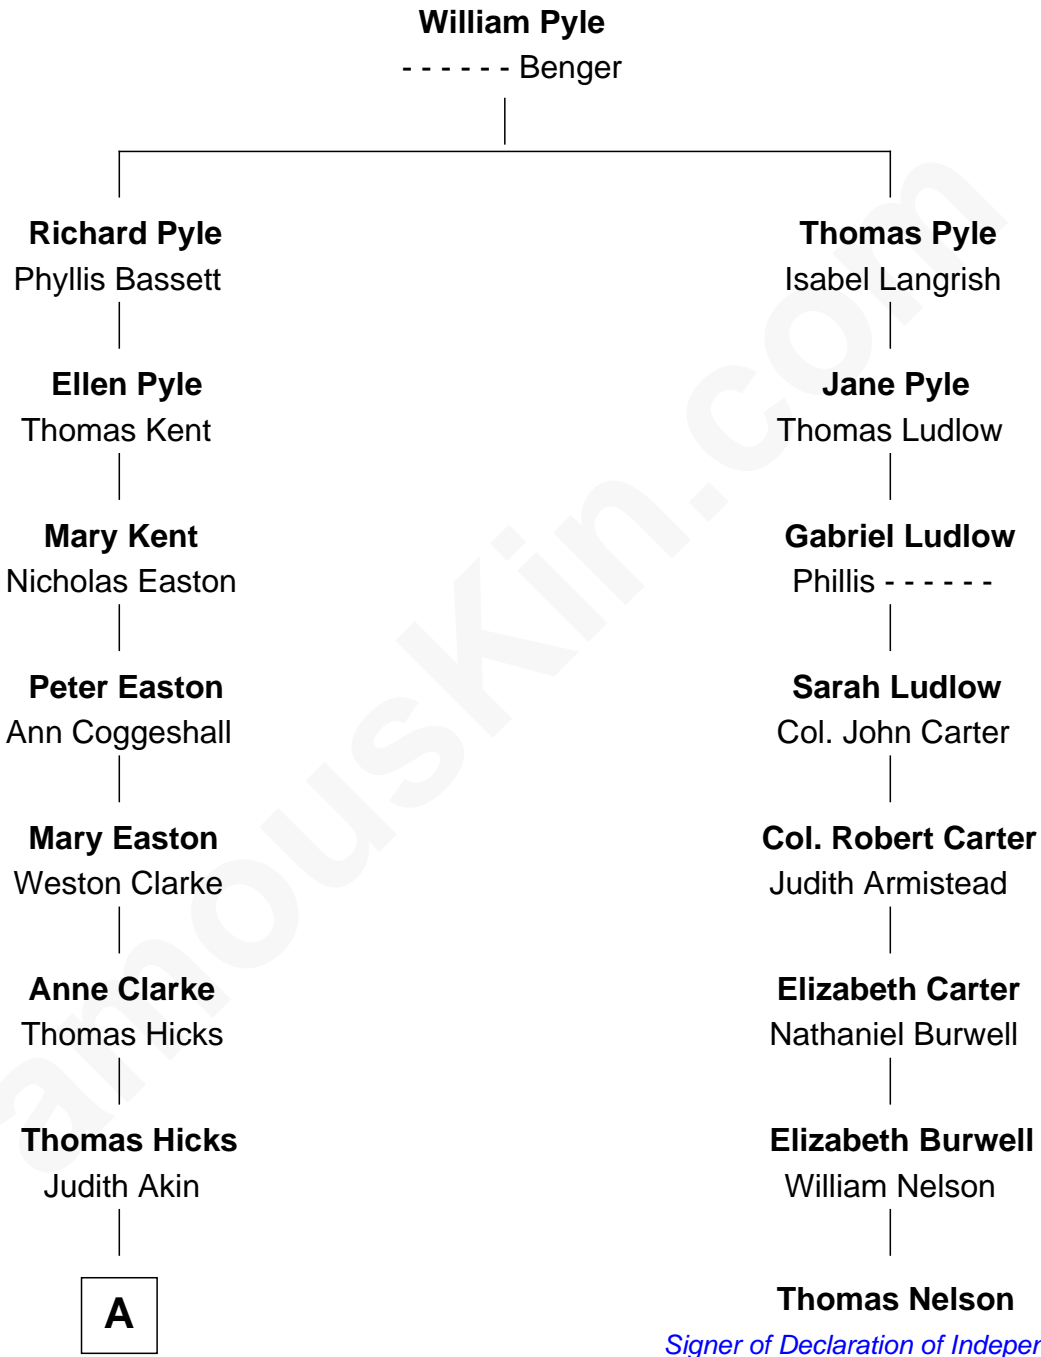

FamousKin.com

Relationship Chart of

Hetty Green

"The Witch of Wall Street"

7th cousin 3 times removed of

Thomas Nelson

Signer of the Declaration of Independence

A

—
Sarah Hicks

Gideon Howland

—
Gideon Howland

Mehitable Howland

—
Abby Slocum Howland

Edward Mott Robinson

—
Hetty Green

"The Witch of Wall Street"