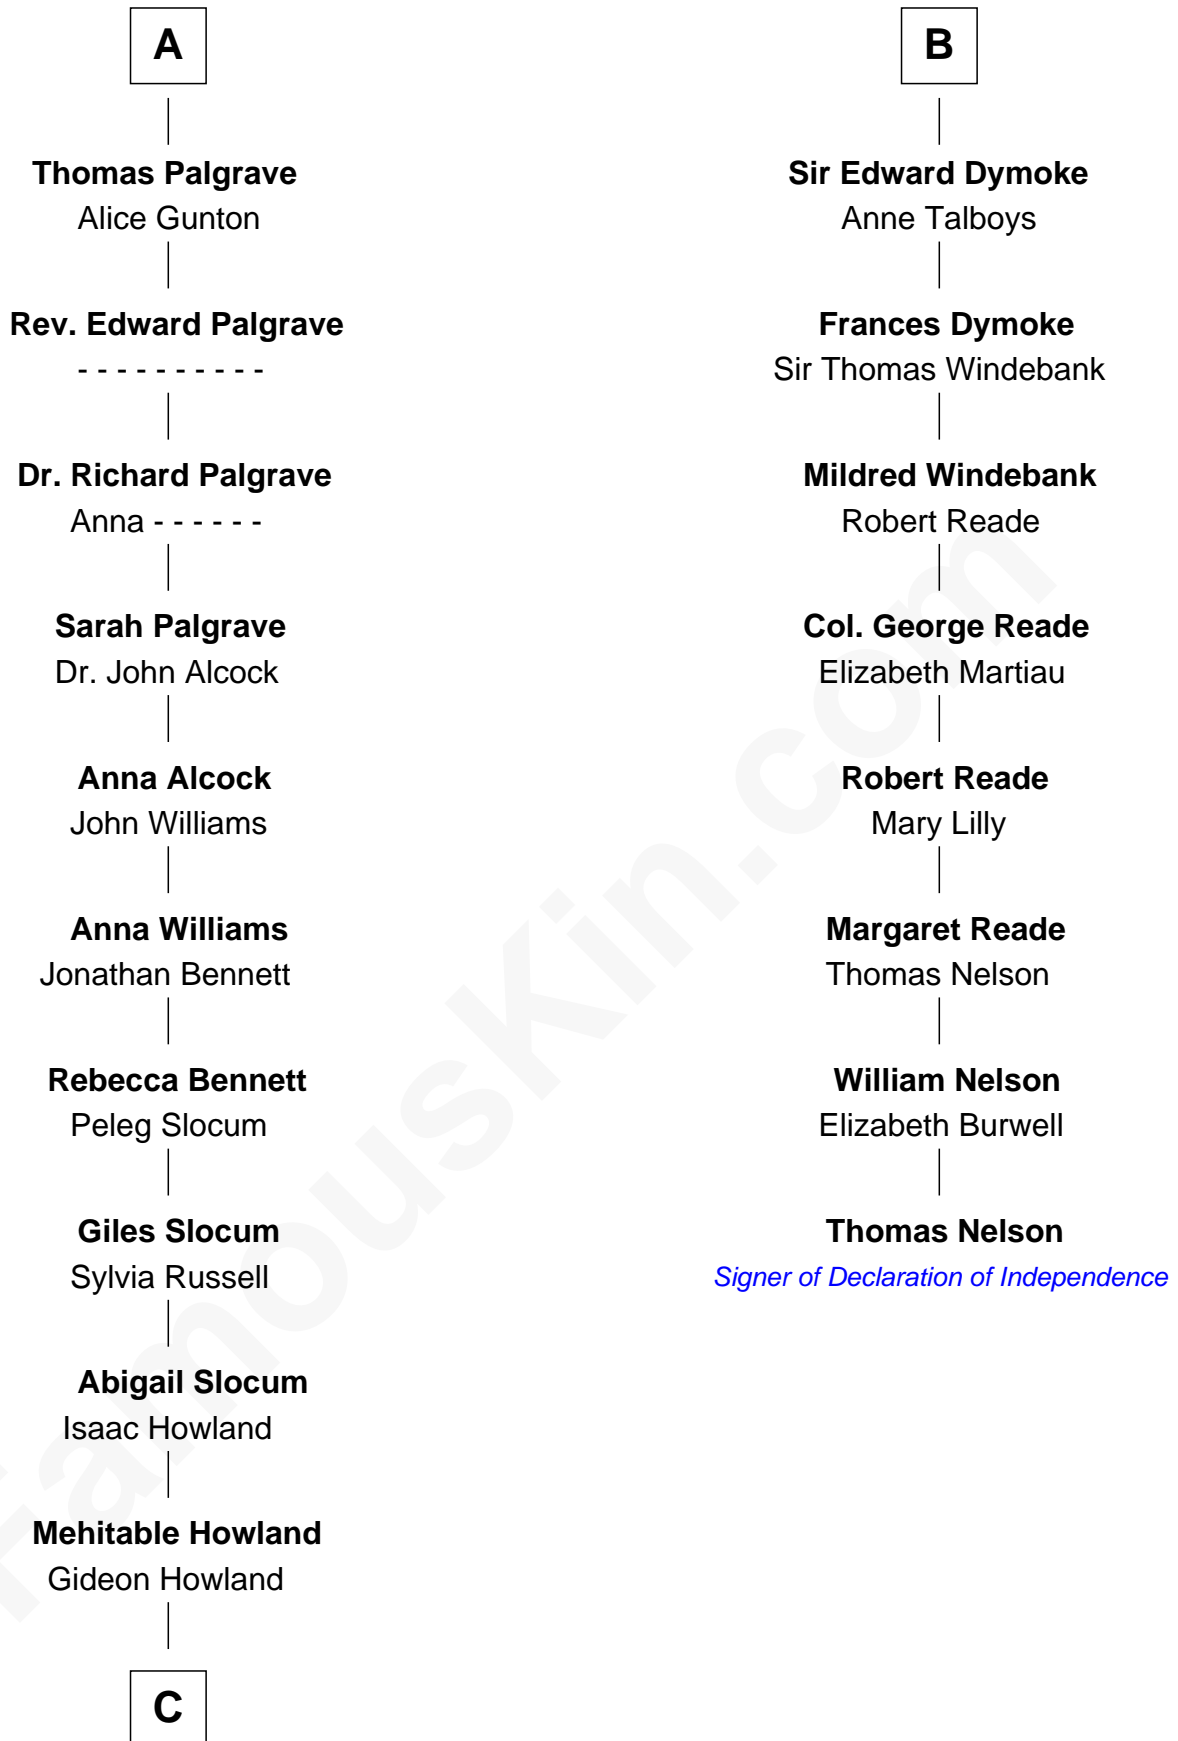

FamousKin.com Relationship Chart of

Hetty Green

"The Witch of Wall Street"

14th cousin 4 times removed of

Thomas Nelson

Signer of the Declaration of Independence

Henry Plantagenet

Maud de Chaworth

Eleanor Plantagenet

Richard Fitzalan

Sir Richard Fitzalan

Elizabeth de Bohun

Elizabeth Fitzalan

Sir Robert Goushill

Elizabeth Goushill

Sir Robert Wingfield

Joan de Waterton

Margaret de Welles

Sir Thomas Dymoke

Sir Robert Dymoke

Ann Sparrow

B

C

Abby Slocum Howland