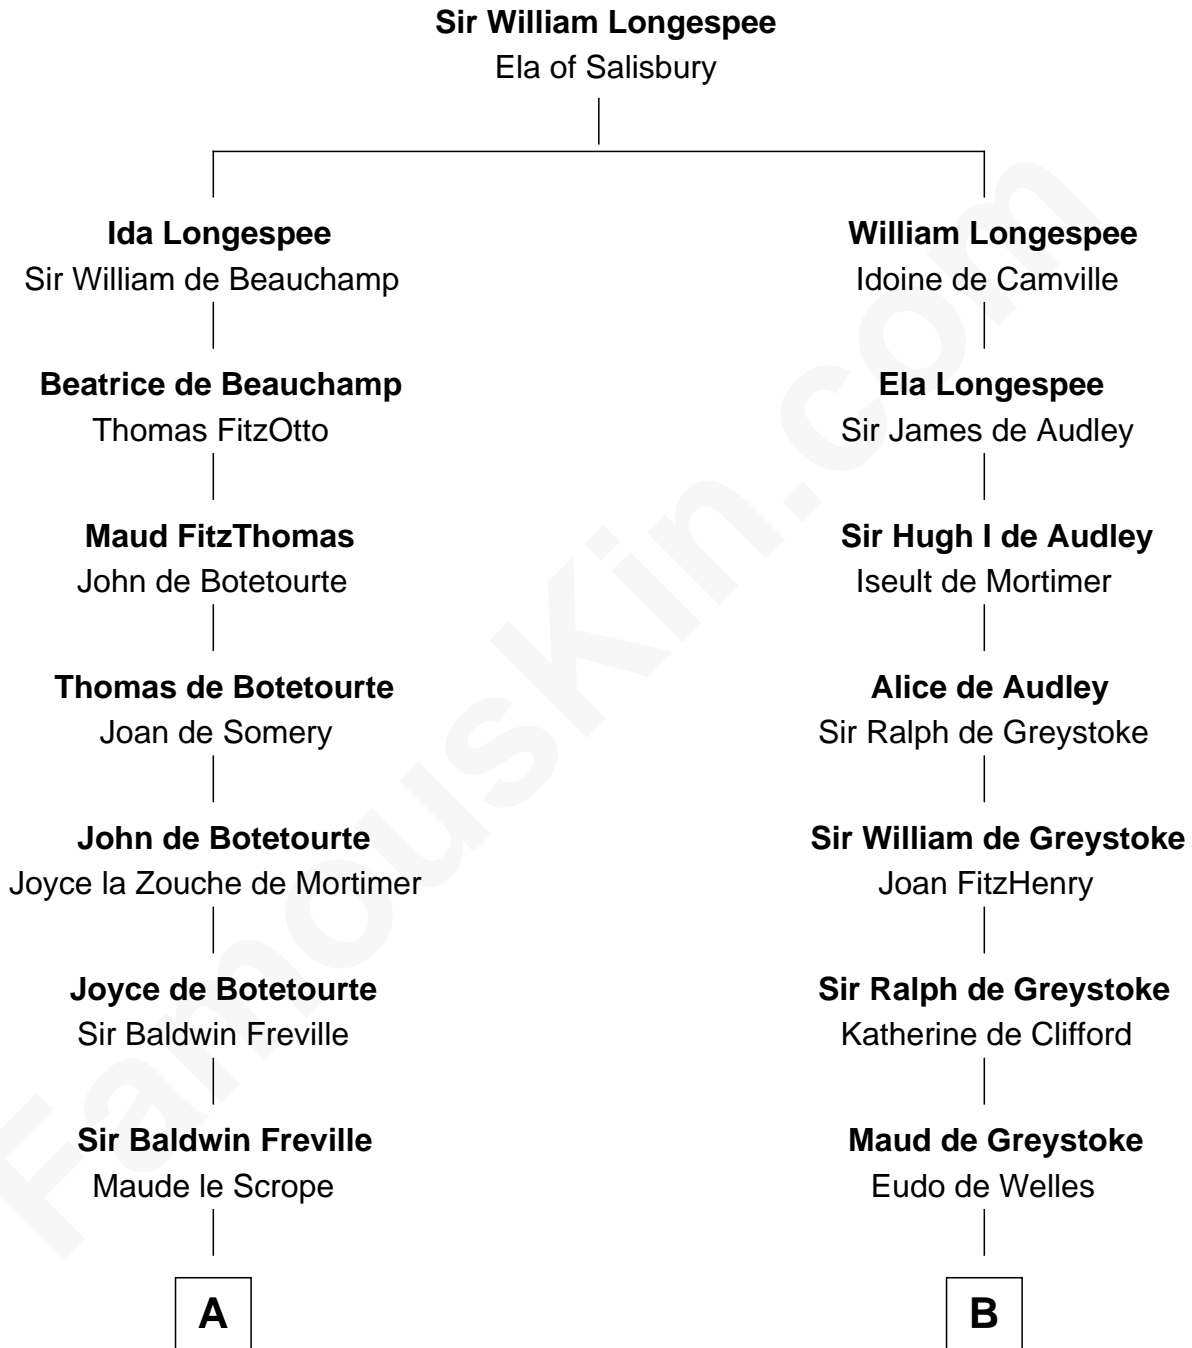

FamousKin.com

Relationship Chart of

Hetty Green

"The Witch of Wall Street"

17th cousin 3 times removed of

Thomas Nelson

Signer of the Declaration of Independence

C

—
Sarah Hicks

Gideon Howland

—
Gideon Howland

Mehitable Howland

—
Abby Slocum Howland

Edward Mott Robinson

—
Hetty Green

"The Witch of Wall Street"