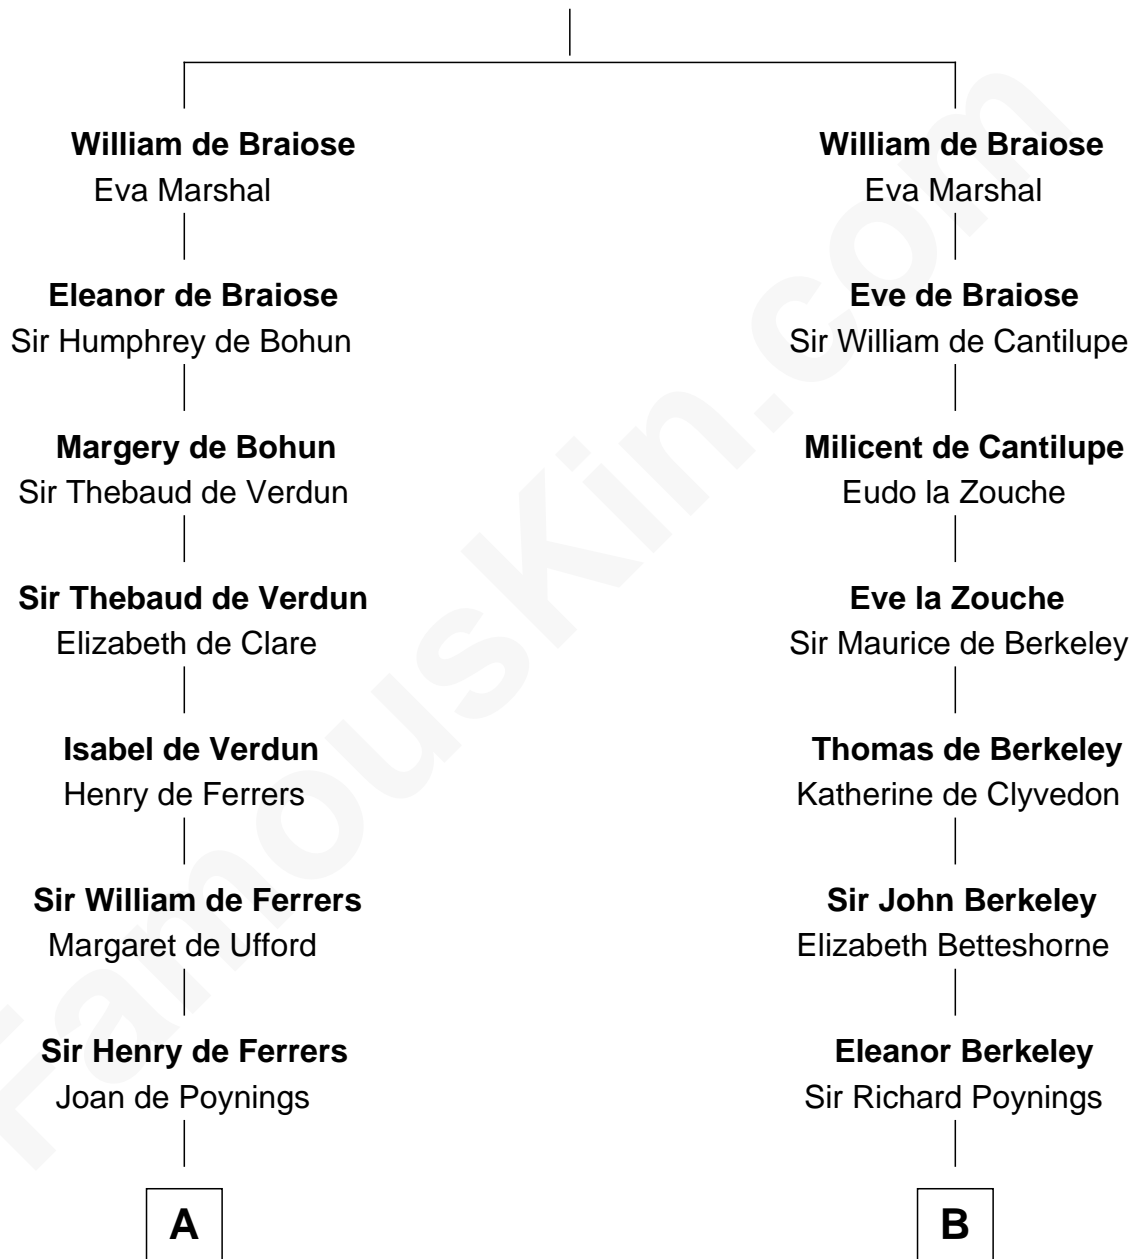

FamousKin.com

Relationship Chart of

Hetty Green

"The Witch of Wall Street"

17th cousin 4 times removed of

Thomas Nelson

Signer of the Declaration of Independence

Reginald de Braiose

Edward Mott Robinson

—
Hetty Green

"The Witch of Wall Street"

FamousKin.com