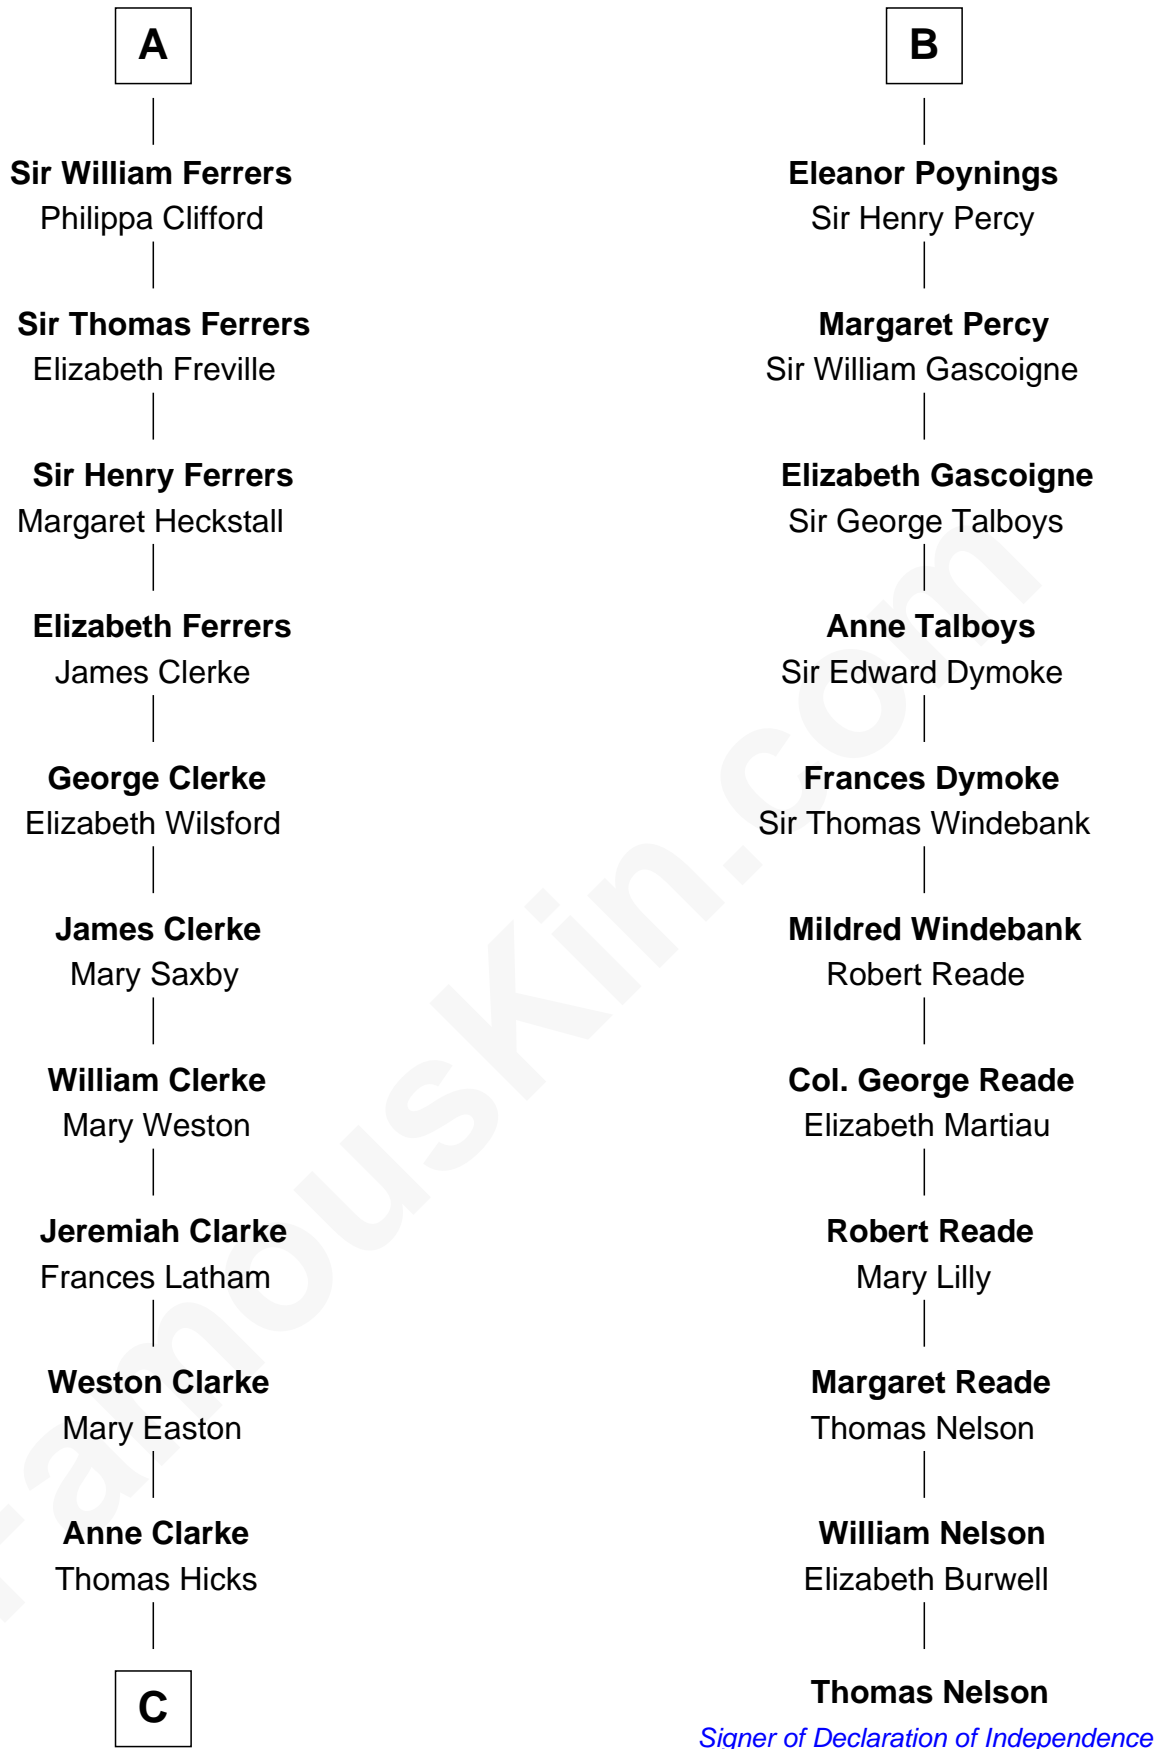

FamousKin.com

Relationship Chart of

Hetty Green

"The Witch of Wall Street"

17th cousin 4 times removed of

Thomas Nelson

Signer of the Declaration of Independence

Reginald de Braiose

Edward Mott Robinson

—
Hetty Green

"The Witch of Wall Street"

FamousKin.com