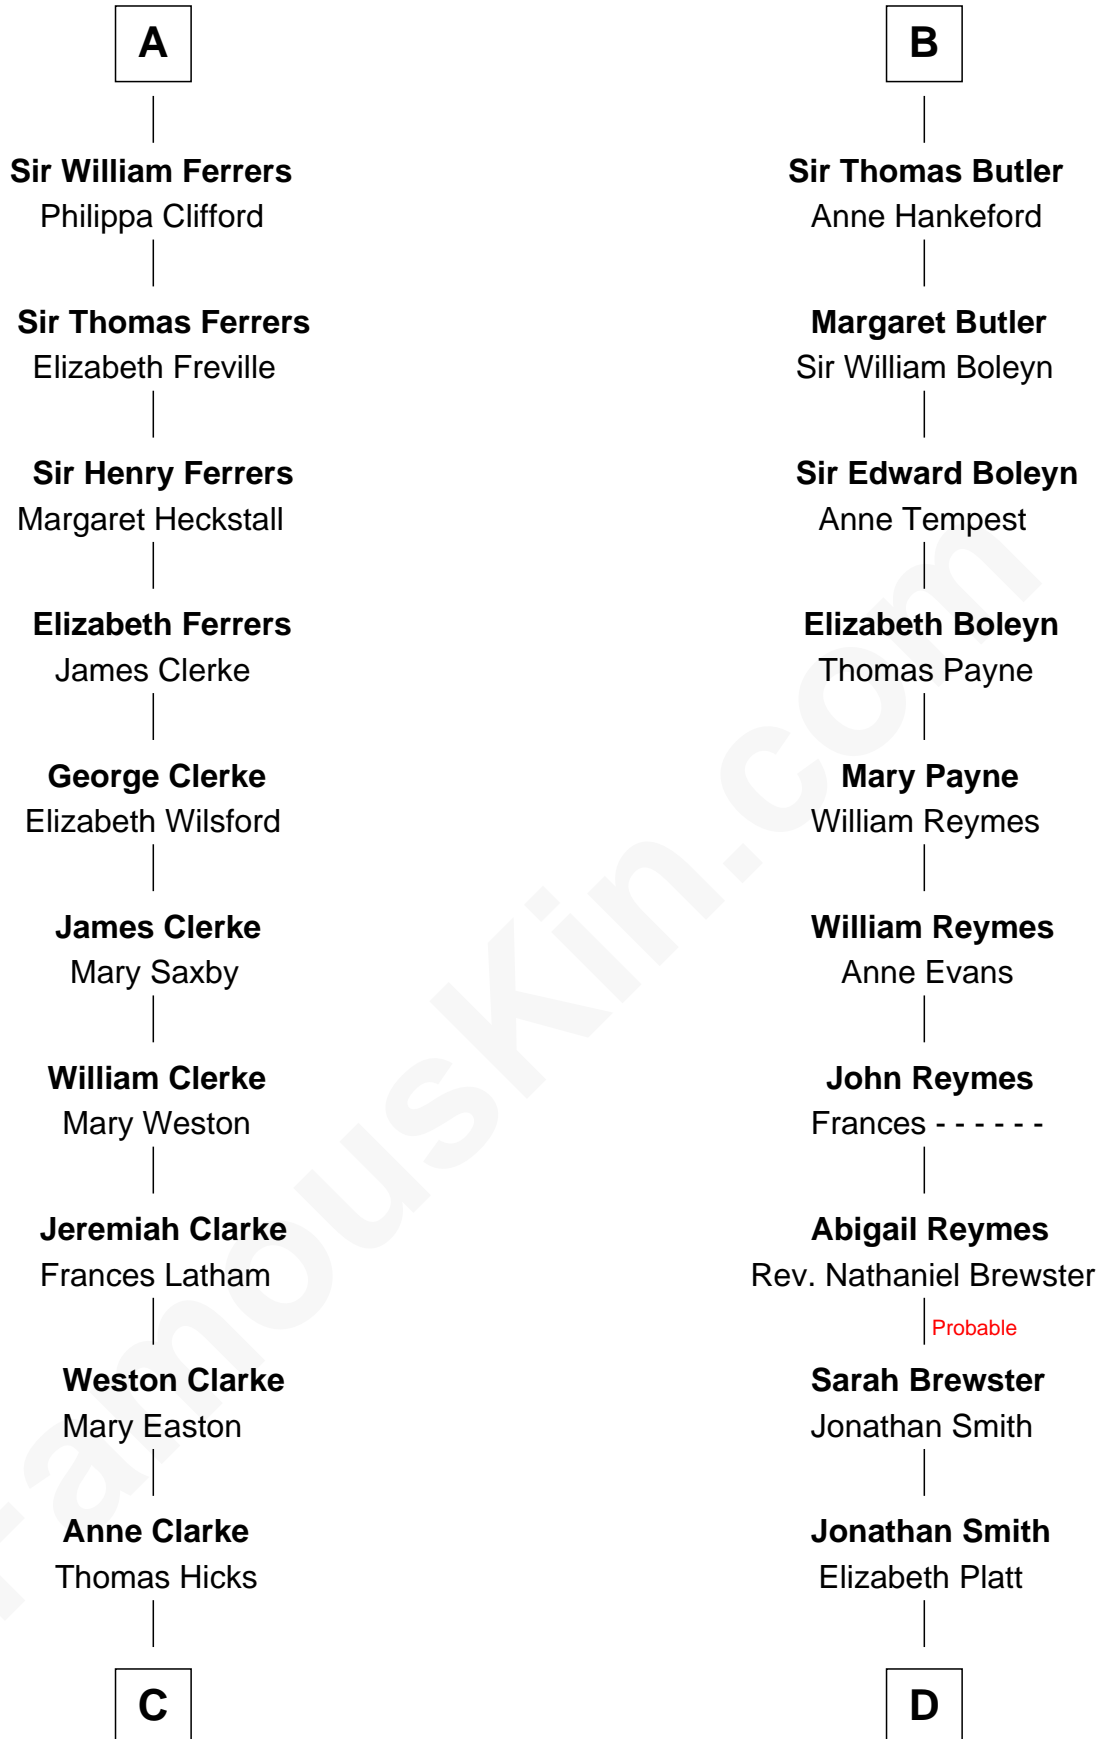

FamousKin.com

Relationship Chart of

Hetty Green

"The Witch of Wall Street"

18th cousin 3 times removed of

William Floyd

Signer of the Declaration of Independence

C

Thomas Hicks

Judith Akin

Sarah Hicks

Gideon Howland

Gideon Howland

Mehitable Howland

Abby Slocum Howland

Edward Mott Robinson

Hetty Green

"The Witch of Wall Street"

D

Tabitha Smith

Nicholl Floyd

William Floyd

Signer of Declaration of Independence

FamousKin.com