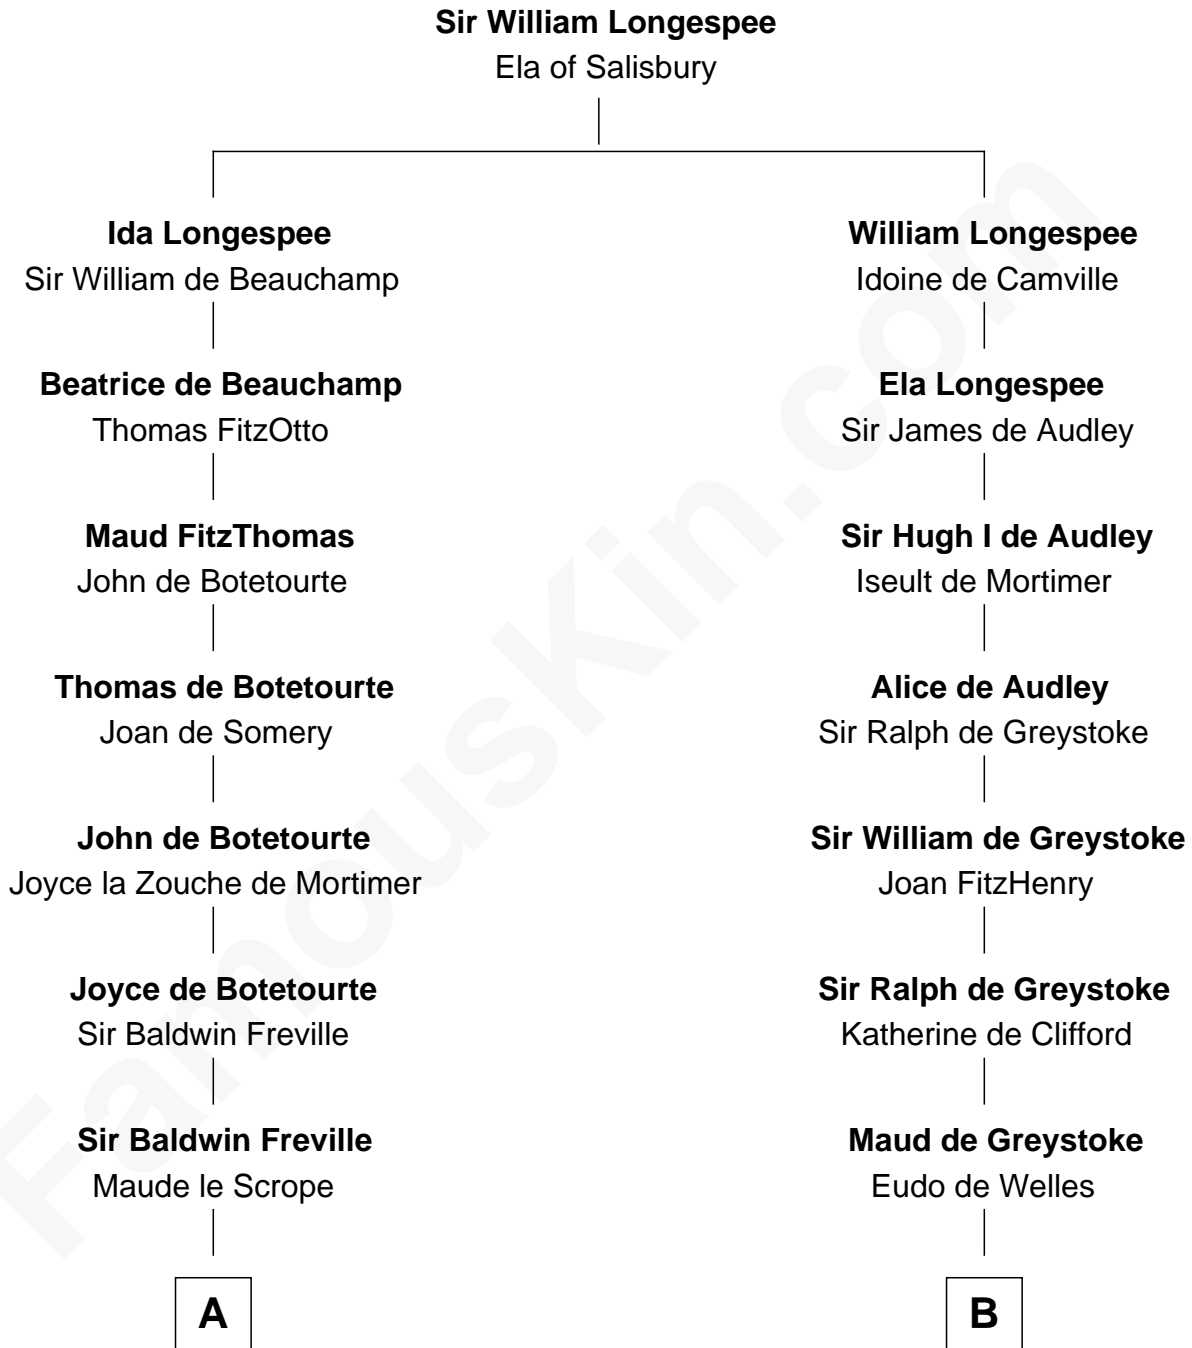

## Relationship Chart of

### Hetty Green

*"The Witch of Wall Street"*

19th cousin 1 time removed of

### William Floyd

*Signer of the Declaration of Independence*

**C**

**Sarah Hicks**  
Gideon Howland

**Gideon Howland**  
Mehitable Howland

**Abby Slocum Howland**  
Edward Mott Robinson

**Hetty Green**  
*"The Witch of Wall Street"*