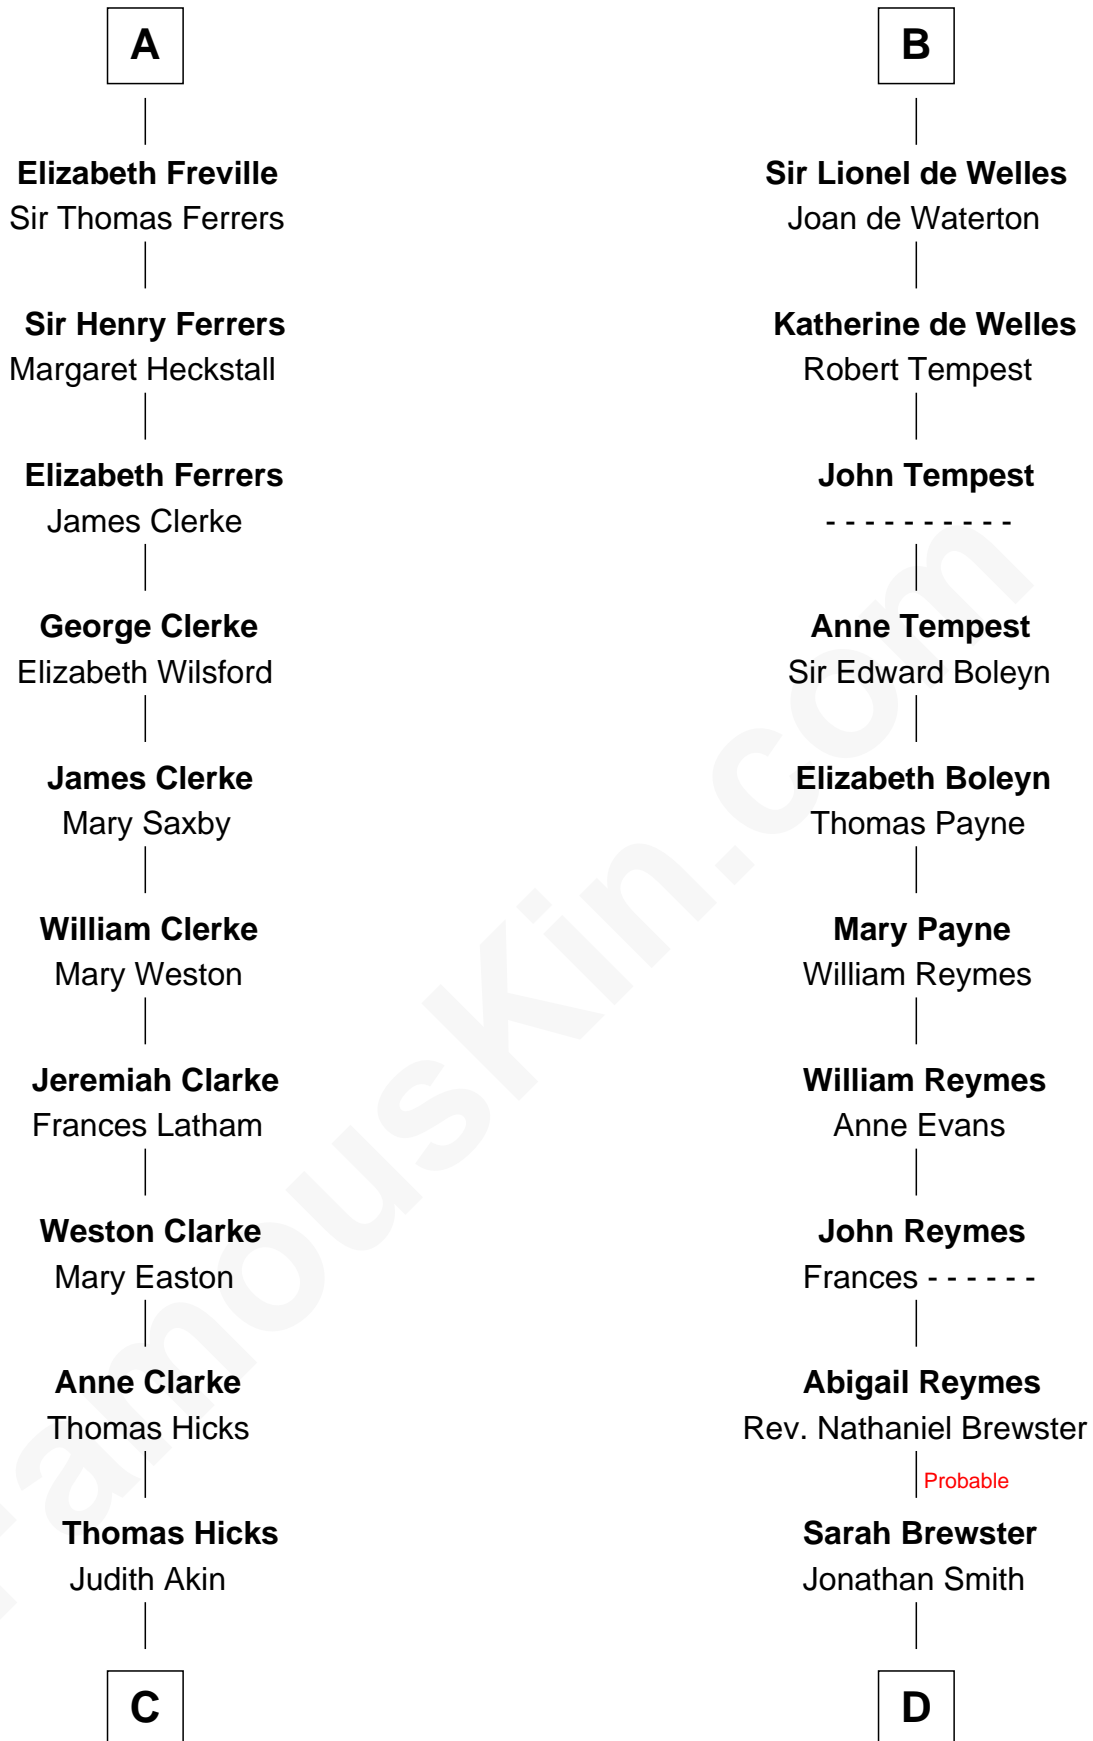

## Relationship Chart of

### Hetty Green

*"The Witch of Wall Street"*

19th cousin 1 time removed of

### William Floyd

*Signer of the Declaration of Independence*

**C**

**Sarah Hicks**  
Gideon Howland

**Gideon Howland**  
Mehitable Howland

**Abby Slocum Howland**  
Edward Mott Robinson

**Hetty Green**  
*"The Witch of Wall Street"*