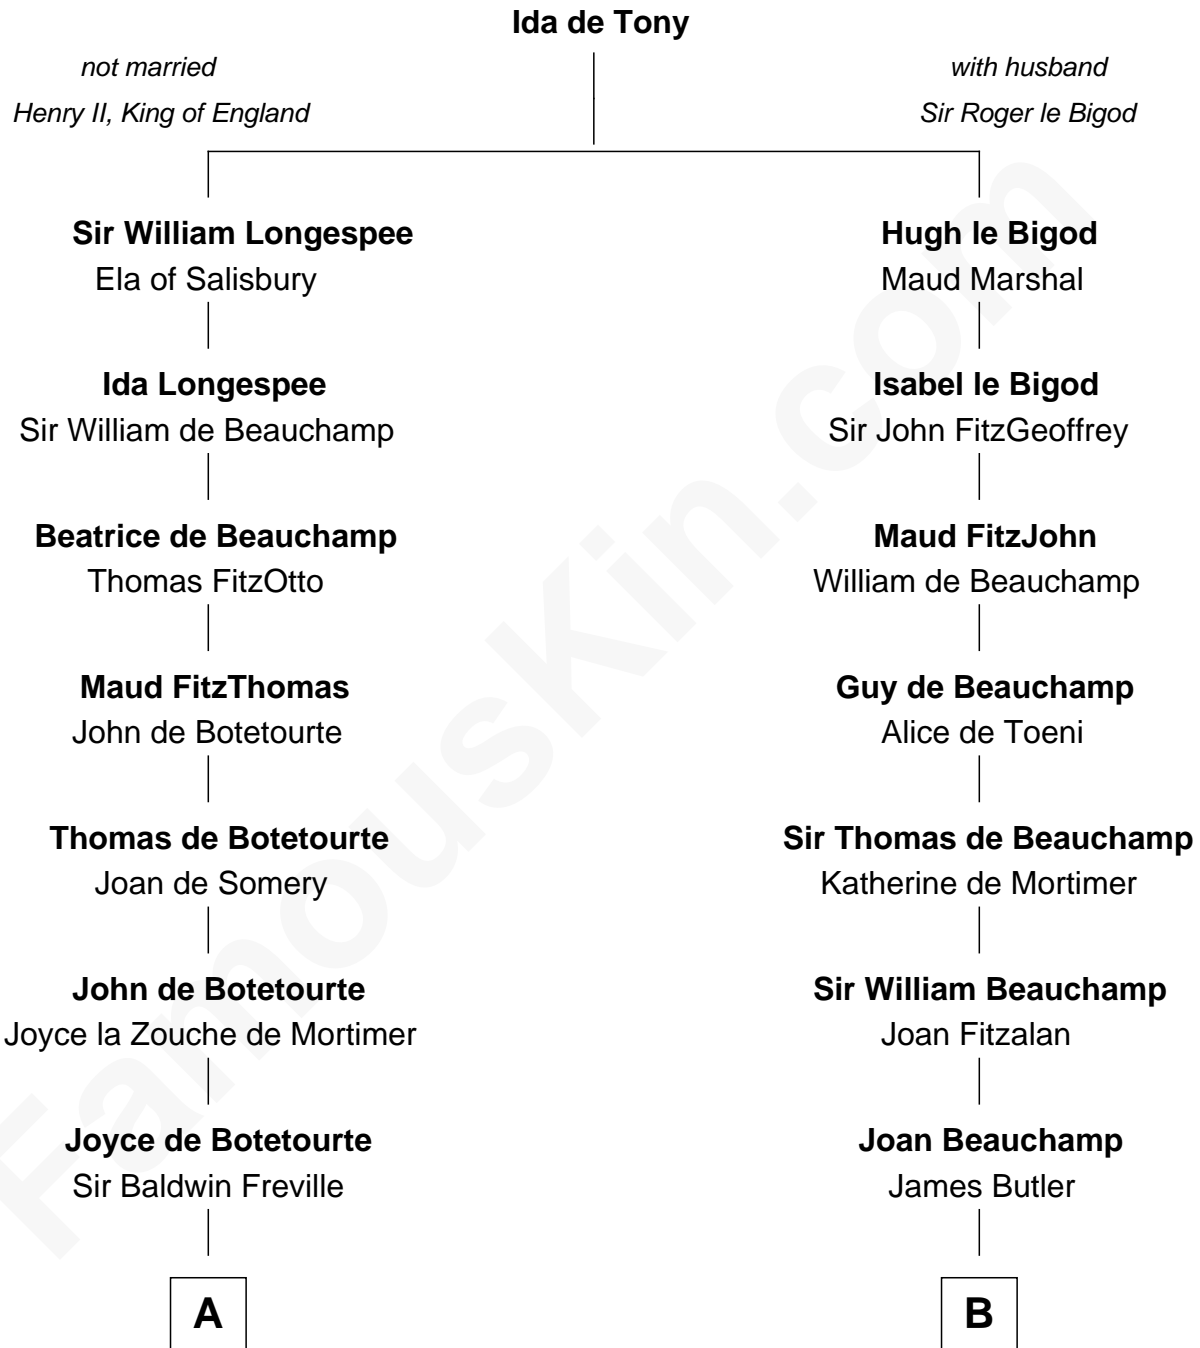

FamousKin.com

Relationship Chart of

Hetty Green

"The Witch of Wall Street"

18th cousin 3 times removed of

William Floyd

Signer of the Declaration of Independence

C

Thomas Hicks
Judith Akin

Sarah Hicks
Gideon Howland

Gideon Howland
Mehitable Howland

Abby Slocum Howland
Edward Mott Robinson

Hetty Green
"The Witch of Wall Street"

D

Tabitha Smith
Nicholl Floyd

William Floyd
Signer of Declaration of Independence