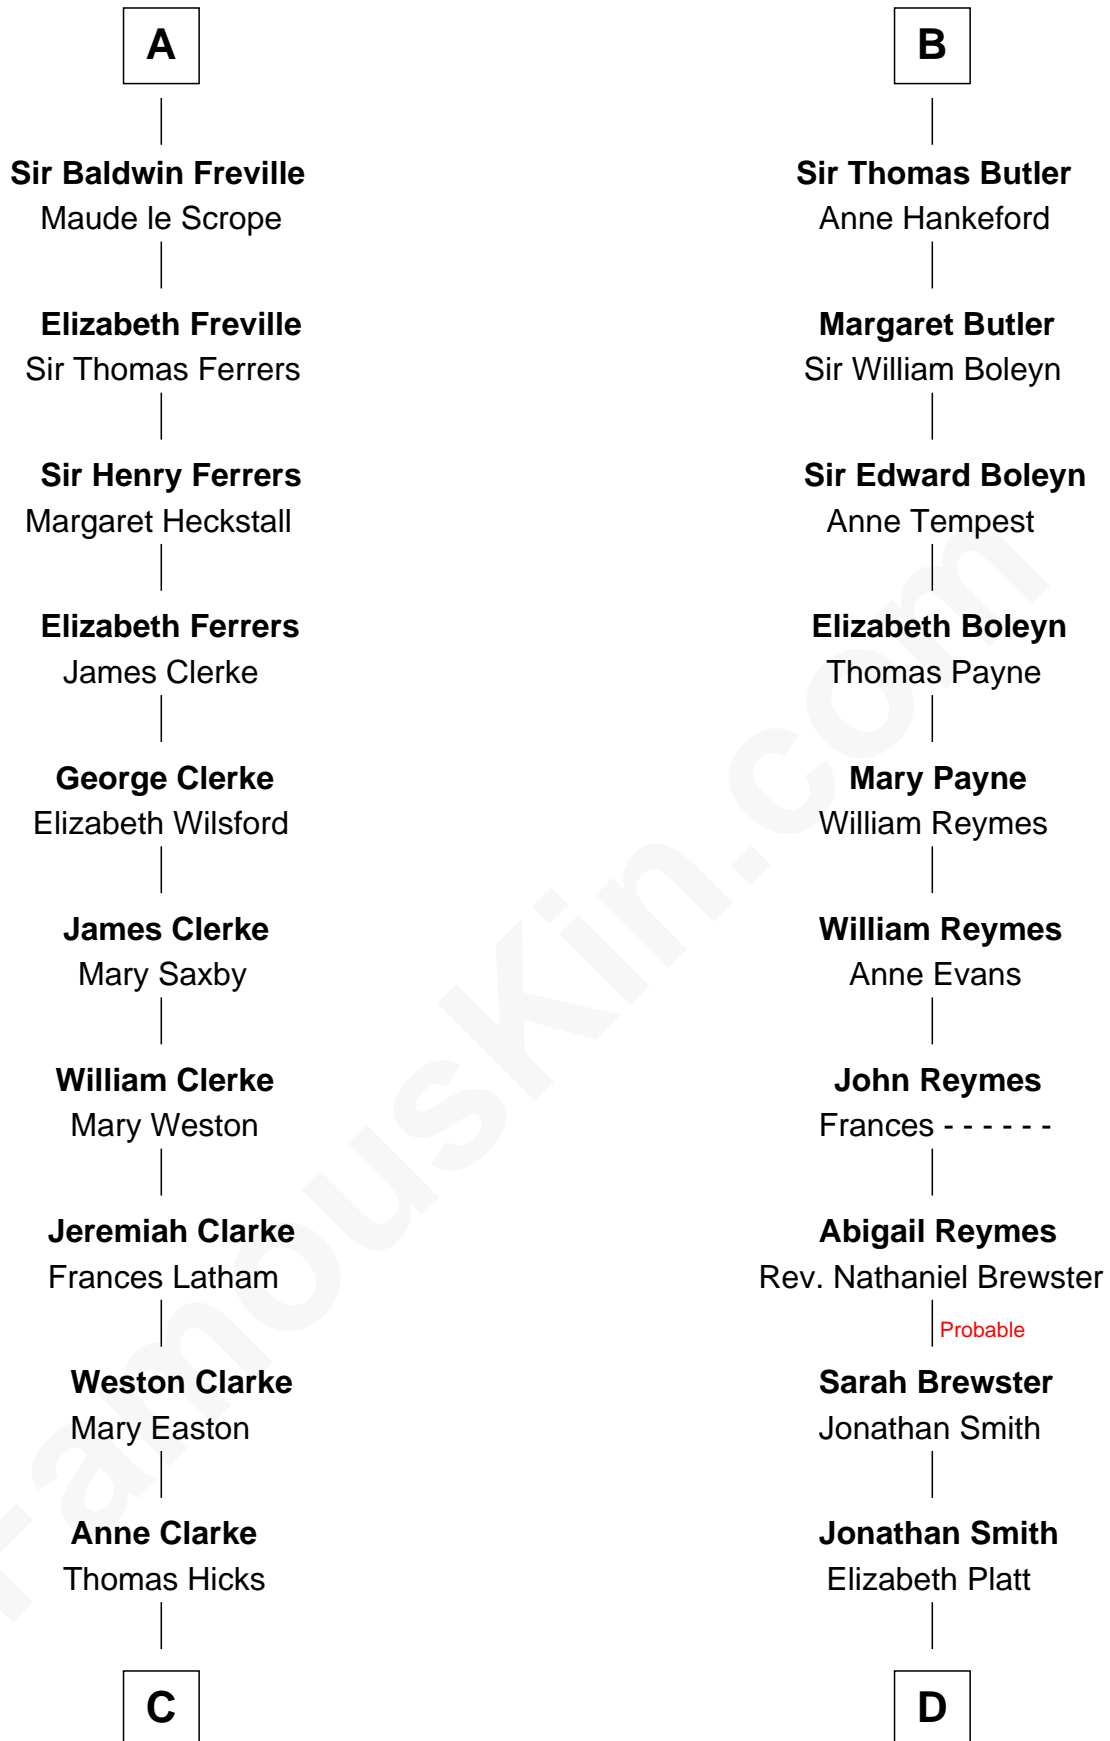

FamousKin.com

Relationship Chart of

Hetty Green

"The Witch of Wall Street"

18th cousin 3 times removed of

William Floyd

Signer of the Declaration of Independence

C

Thomas Hicks
Judith Akin

Sarah Hicks
Gideon Howland

Gideon Howland
Mehitable Howland

Abby Slocum Howland
Edward Mott Robinson

Hetty Green
"The Witch of Wall Street"

D

Tabitha Smith
Nicholl Floyd

William Floyd
Signer of Declaration of Independence