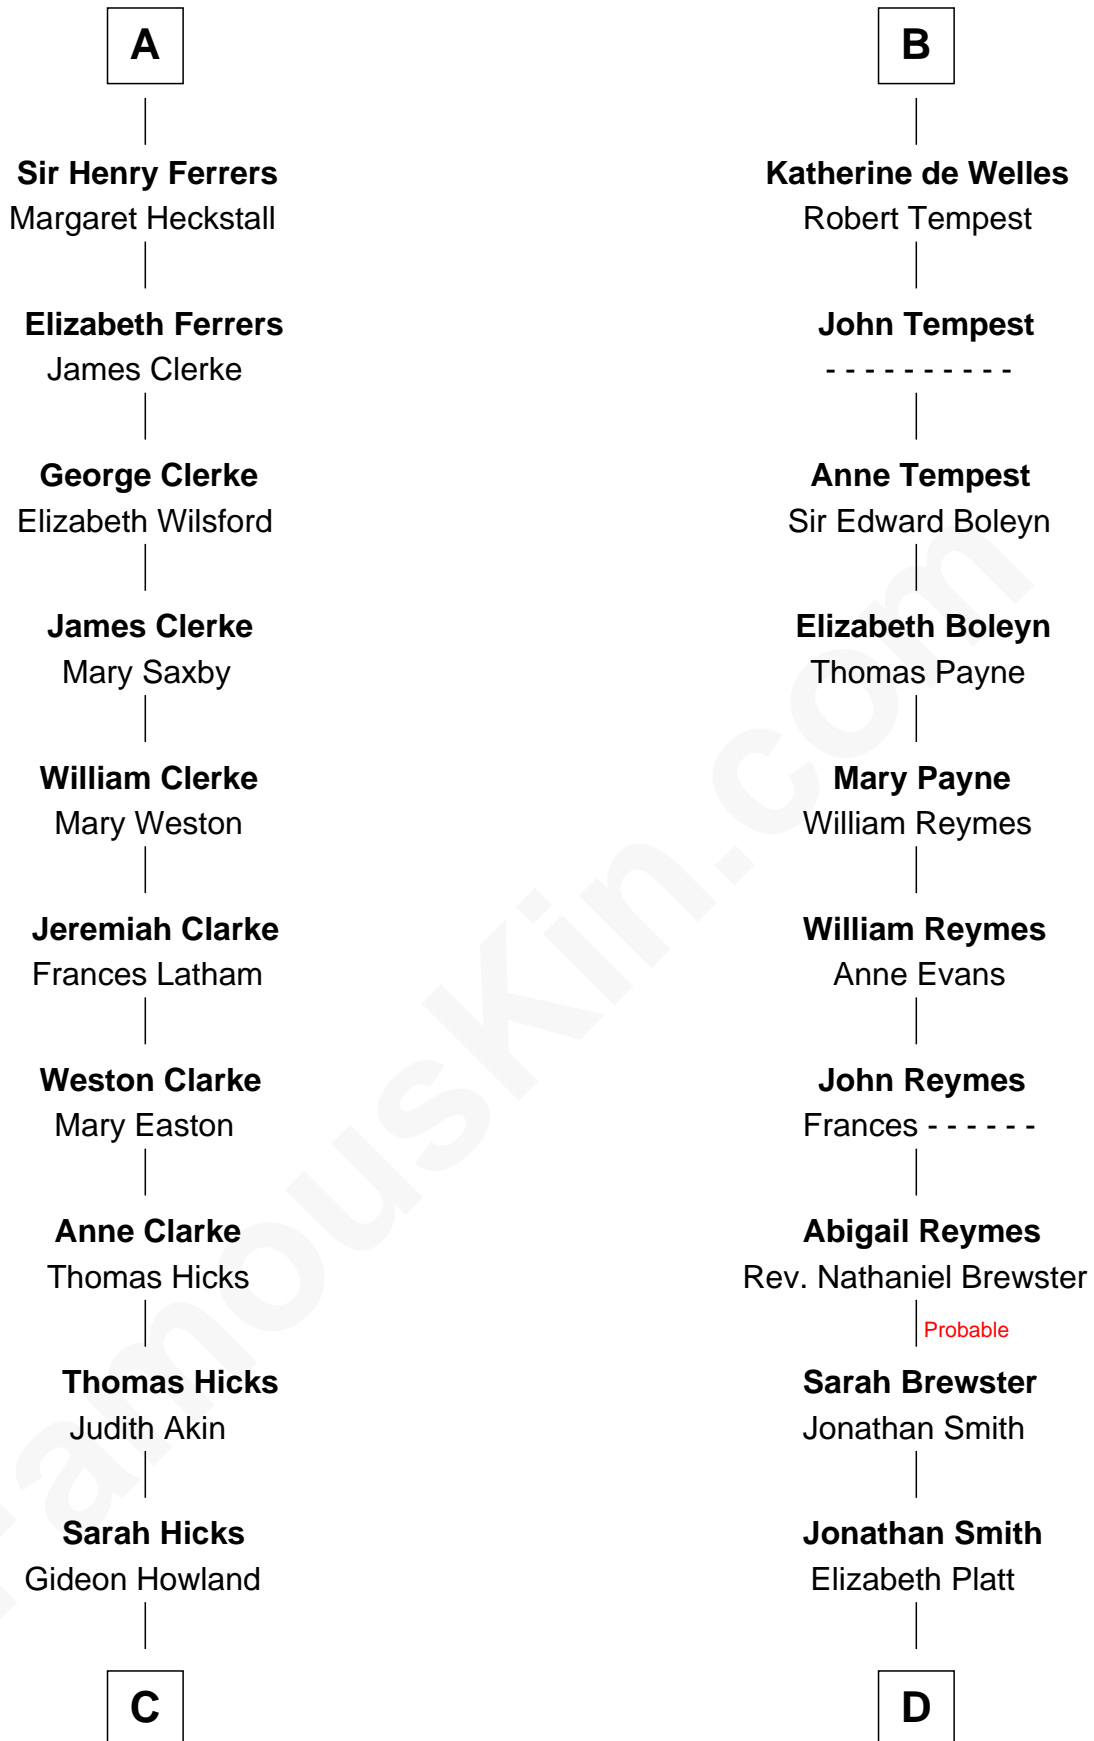

FamousKin.com

Relationship Chart of

Hetty Green

"The Witch of Wall Street"

18th cousin 1 time removed of

William Floyd

Signer of the Declaration of Independence

C

Gideon Howland
Mehitable Howland

Abby Slocum Howland
Edward Mott Robinson

Hetty Green
"The Witch of Wall Street"

D

Tabitha Smith
Nicholl Floyd

William Floyd
Signer of Declaration of Independence

FamousKin.com