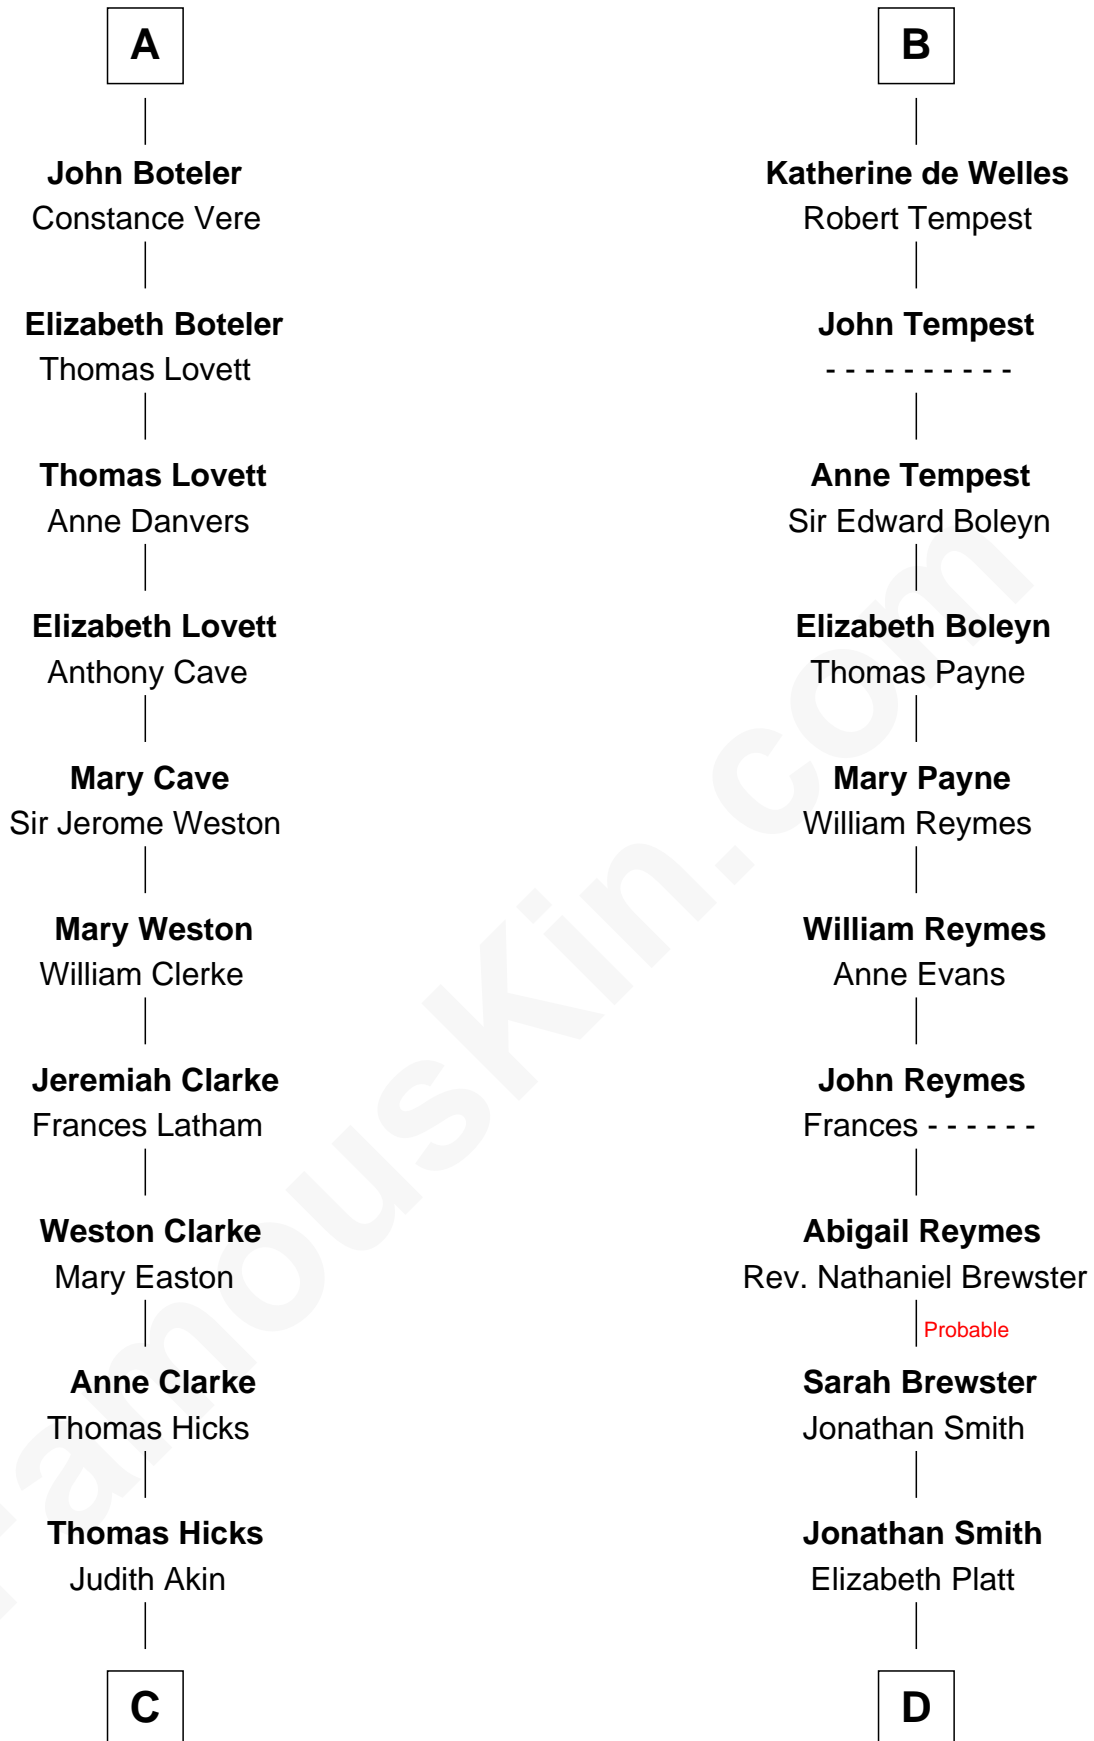

FamousKin.com

Relationship Chart of

Hetty Green

"The Witch of Wall Street"

18th cousin 2 times removed of

William Floyd

Signer of the Declaration of Independence

Sir William de Cantilupe

Eve de Braiose

Joan de Cantilupe
Sir Henry de Hastings

Sir John de Hastings
Isabel de Valence

Elizabeth de Hastings
Sir Roger de Grey

Sir Reynold de Grey
Eleanor le Strange

Ida Grey
John Cokayne

Elizabeth Cokayne
Sir Philip le Boteler

Philip Boteler
Isabel Willoughby

A

Milicent de Cantilupe
Eudo la Zouche

Eve la Zouche
Sir Maurice de Berkeley

Isabel de Berkeley
Sir Robert de Clifford

Sir Roger de Clifford
Maud de Beauchamp

Katherine de Clifford
Sir Ralph de Greystoke

Maud de Greystoke
Eudo de Welles

Sir Lionel de Welles
Joan de Waterton

B

C

Sarah Hicks
Gideon Howland

Gideon Howland
Mehitable Howland

Abby Slocum Howland
Edward Mott Robinson

Hetty Green
"The Witch of Wall Street"