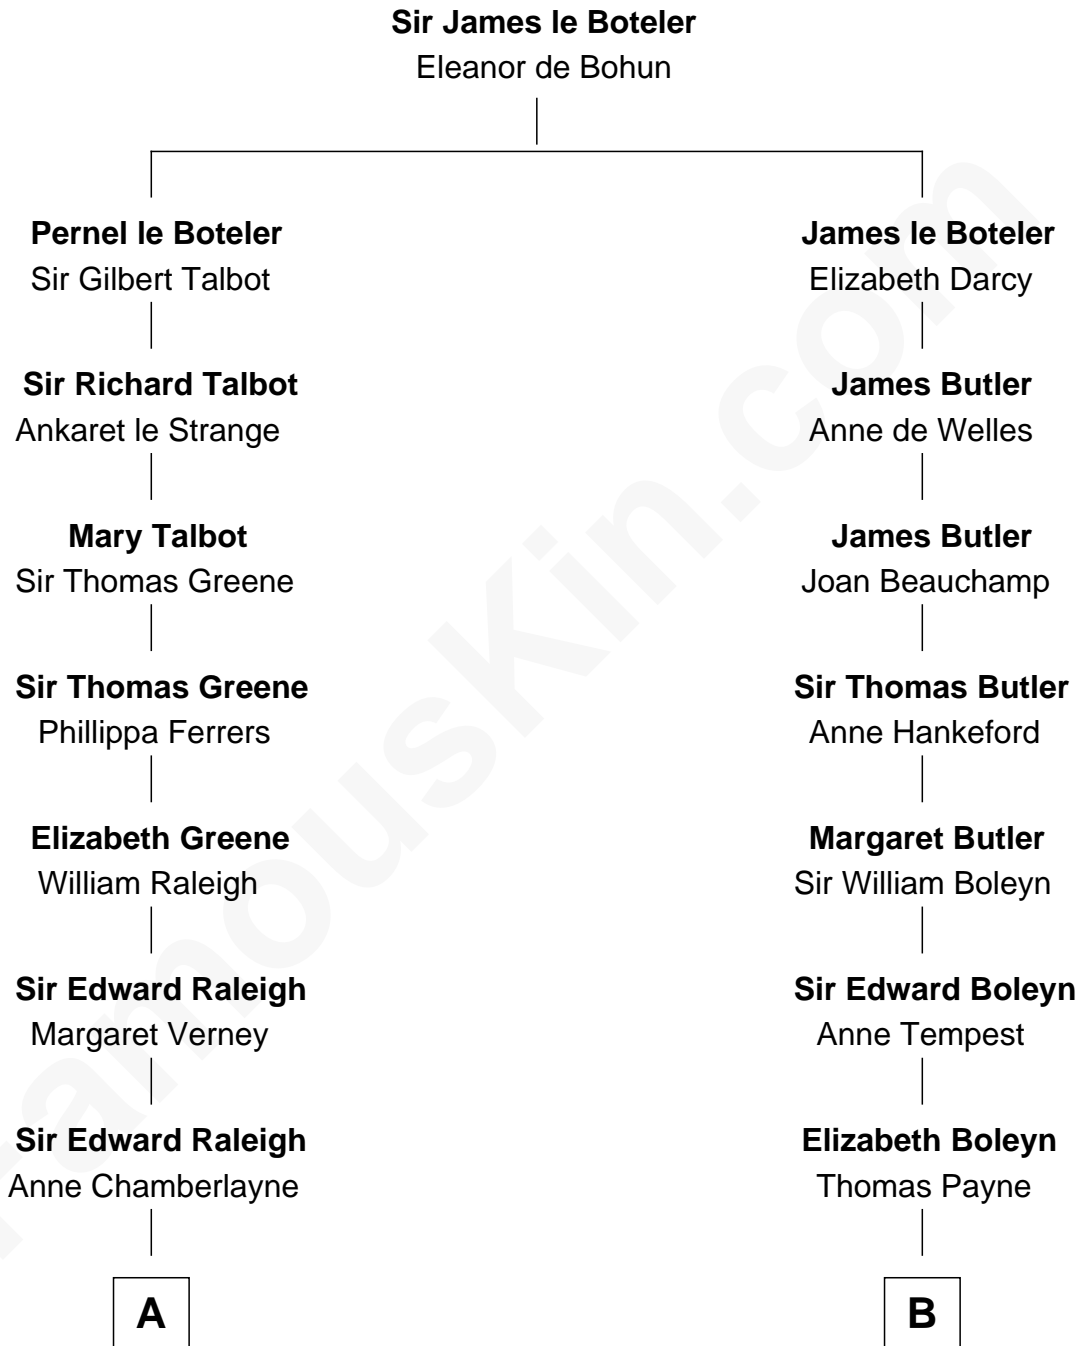

FamousKin.com

Relationship Chart of

Hetty Green

"The Witch of Wall Street"

14th cousin 4 times removed of

William Floyd

Signer of the Declaration of Independence

C

Abby Slocum Howland

Edward Mott Robinson

Hetty Green

"The Witch of Wall Street"

FamousKin.com