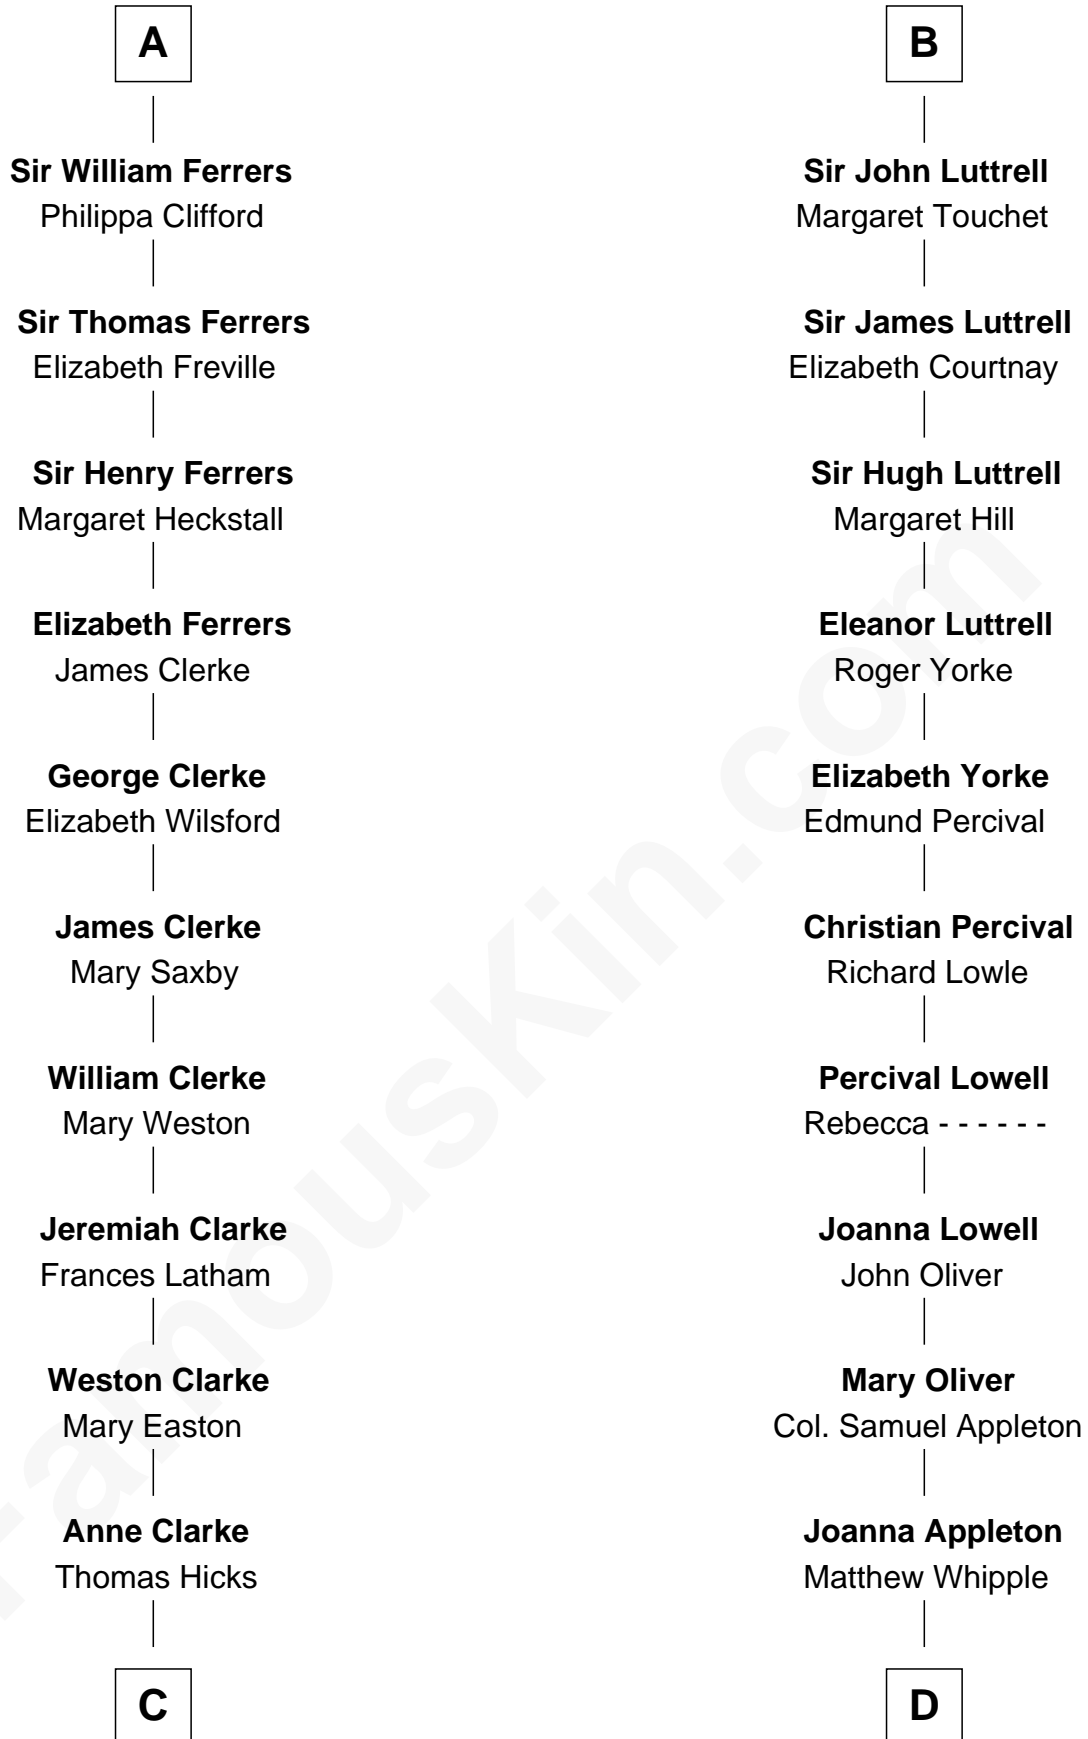

FamousKin.com

Relationship Chart of

Hetty Green

"The Witch of Wall Street"

18th cousin 3 times removed of

General William Whipple

Signer of the Declaration of Independence

Raoul de Lusgnan

Alice de Eu

C

Thomas Hicks
Judith Akin

Sarah Hicks
Gideon Howland

Gideon Howland
Mehitable Howland

Abby Slocum Howland
Edward Mott Robinson

Hetty Green
"The Witch of Wall Street"

D

William Whipple
Mary Cutts

General William Whipple
Signer of Declaration of Independence

FamousKin.com