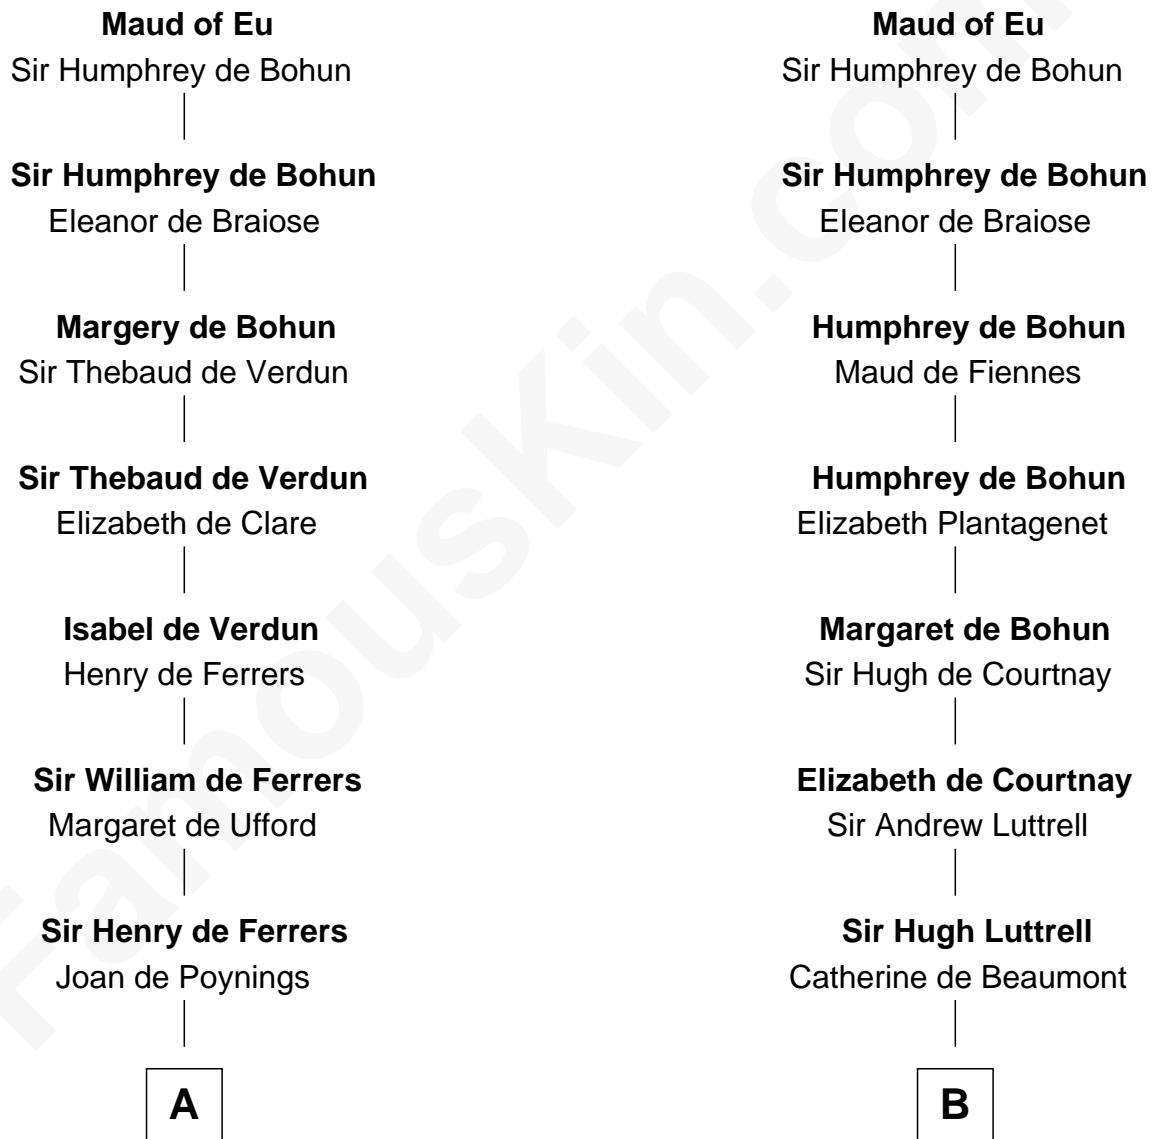

FamousKin.com

Relationship Chart of

Hetty Green

"The Witch of Wall Street"

18th cousin 3 times removed of

General William Whipple

Signer of the Declaration of Independence

Raoul de Lusgnan

Alice de Eu

C

Thomas Hicks
Judith Akin

Sarah Hicks
Gideon Howland

Gideon Howland
Mehitable Howland

Abby Slocum Howland
Edward Mott Robinson

Hetty Green
"The Witch of Wall Street"

D

William Whipple
Mary Cutts

General William Whipple
Signer of Declaration of Independence

FamousKin.com