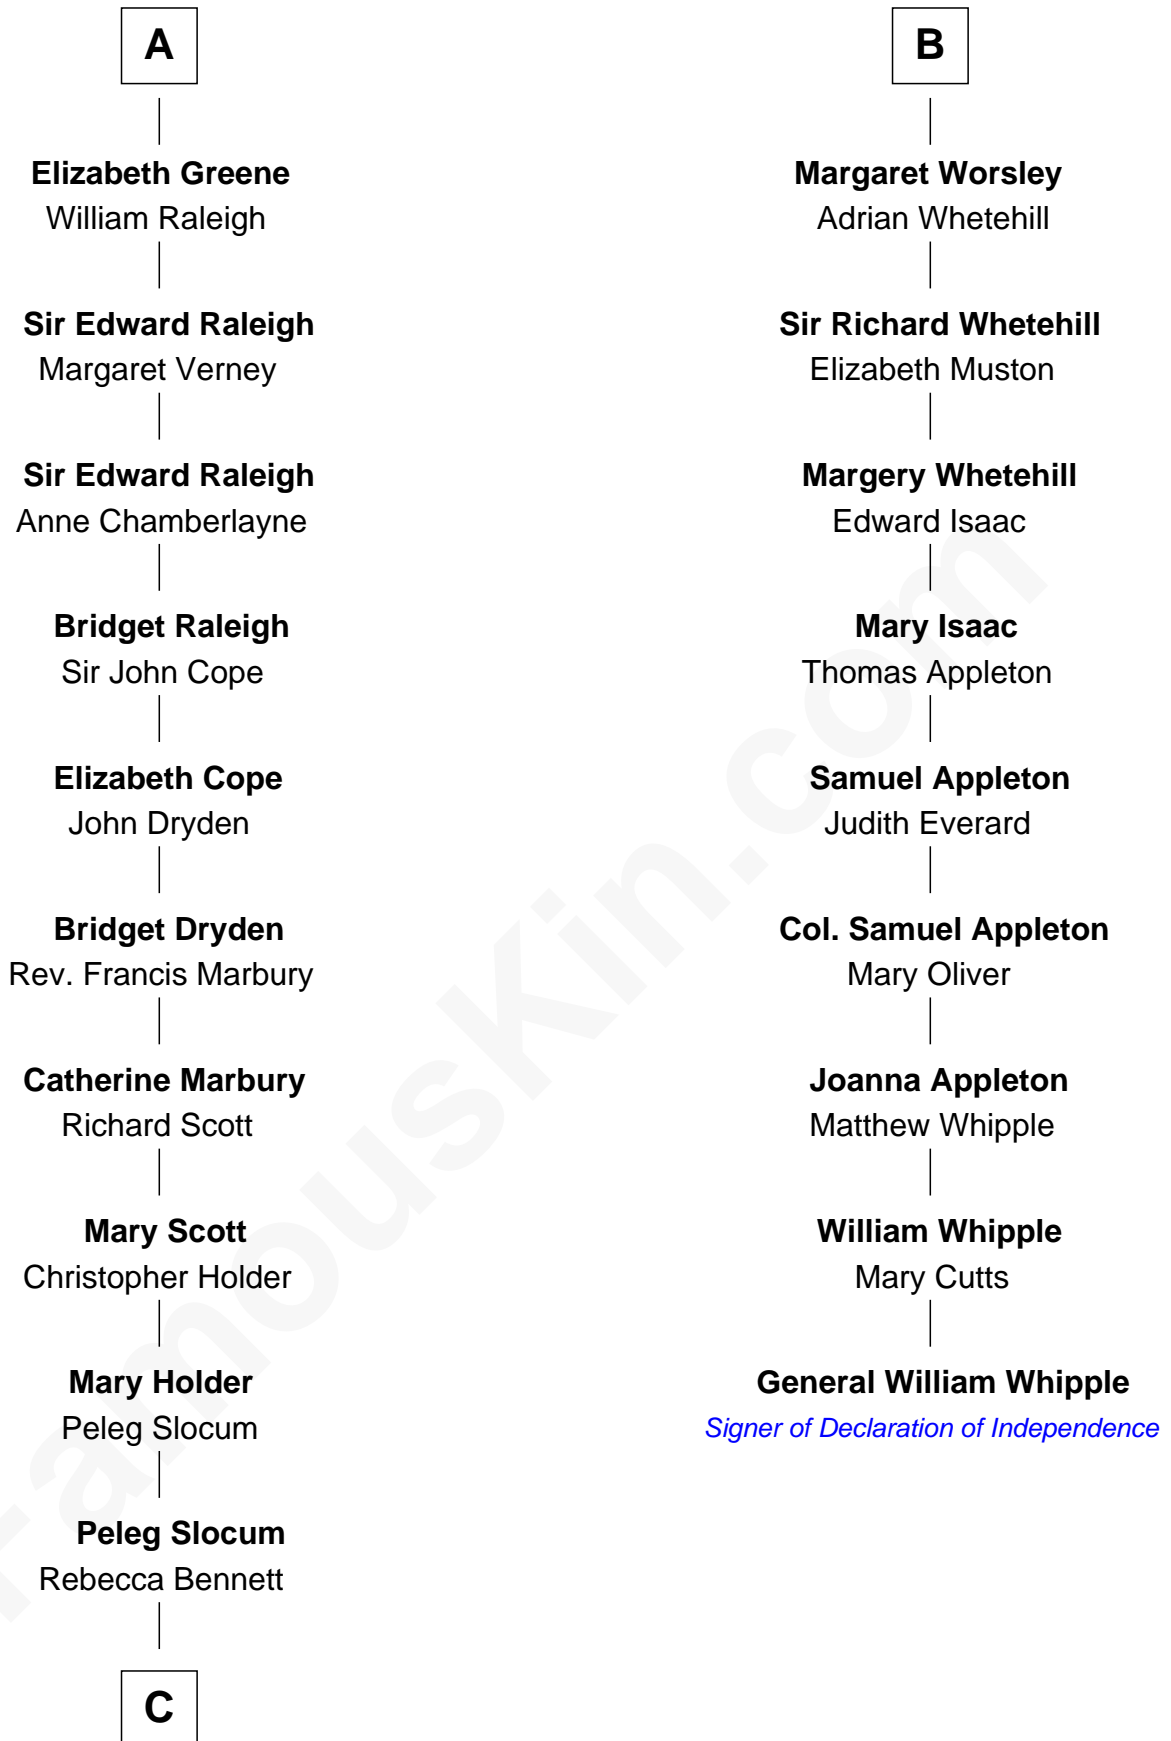

FamousKin.com

Relationship Chart of

Hetty Green

"The Witch of Wall Street"

15th cousin 6 times removed of

General William Whipple

Signer of the Declaration of Independence

C

—
Giles Slocum

Sylvia Russell

—
Abigail Slocum

Isaac Howland

—
Mehitable Howland

Gideon Howland

—
Abby Slocum Howland

Edward Mott Robinson

—
Hetty Green

"The Witch of Wall Street"