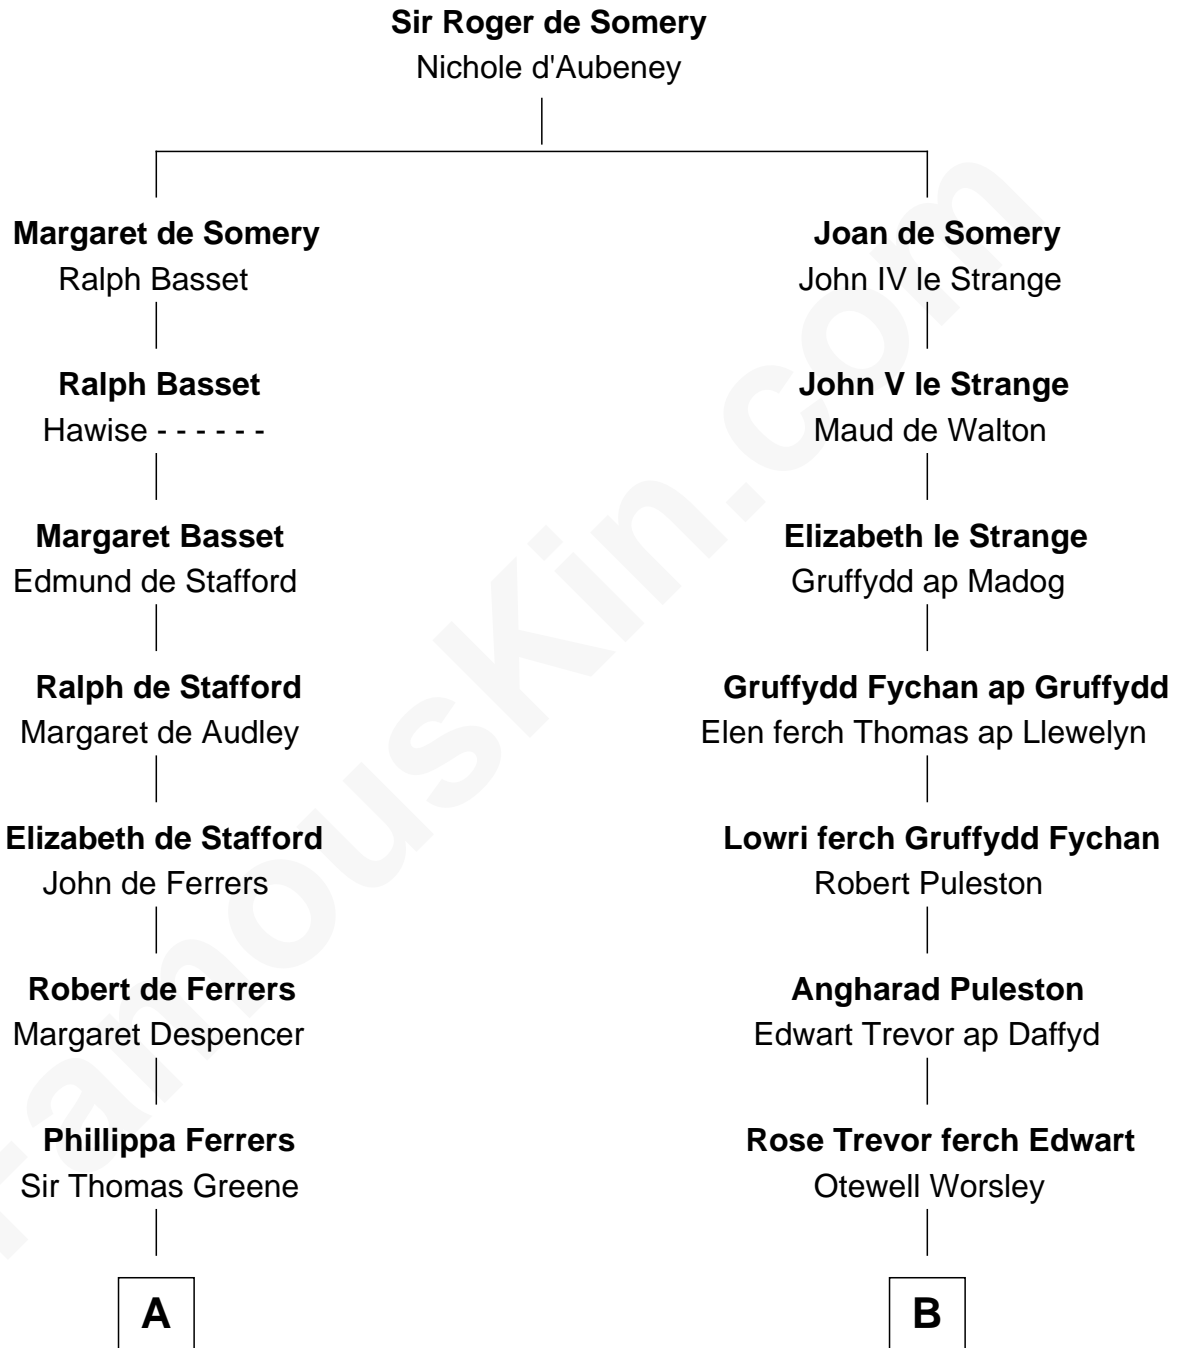

FamousKin.com

Relationship Chart of

Hetty Green

"The Witch of Wall Street"

15th cousin 6 times removed of

General William Whipple

Signer of the Declaration of Independence

C

—
Giles Slocum

Sylvia Russell

—
Abigail Slocum

Isaac Howland

—
Mehitable Howland

Gideon Howland

—
Abby Slocum Howland

Edward Mott Robinson

—
Hetty Green

"The Witch of Wall Street"