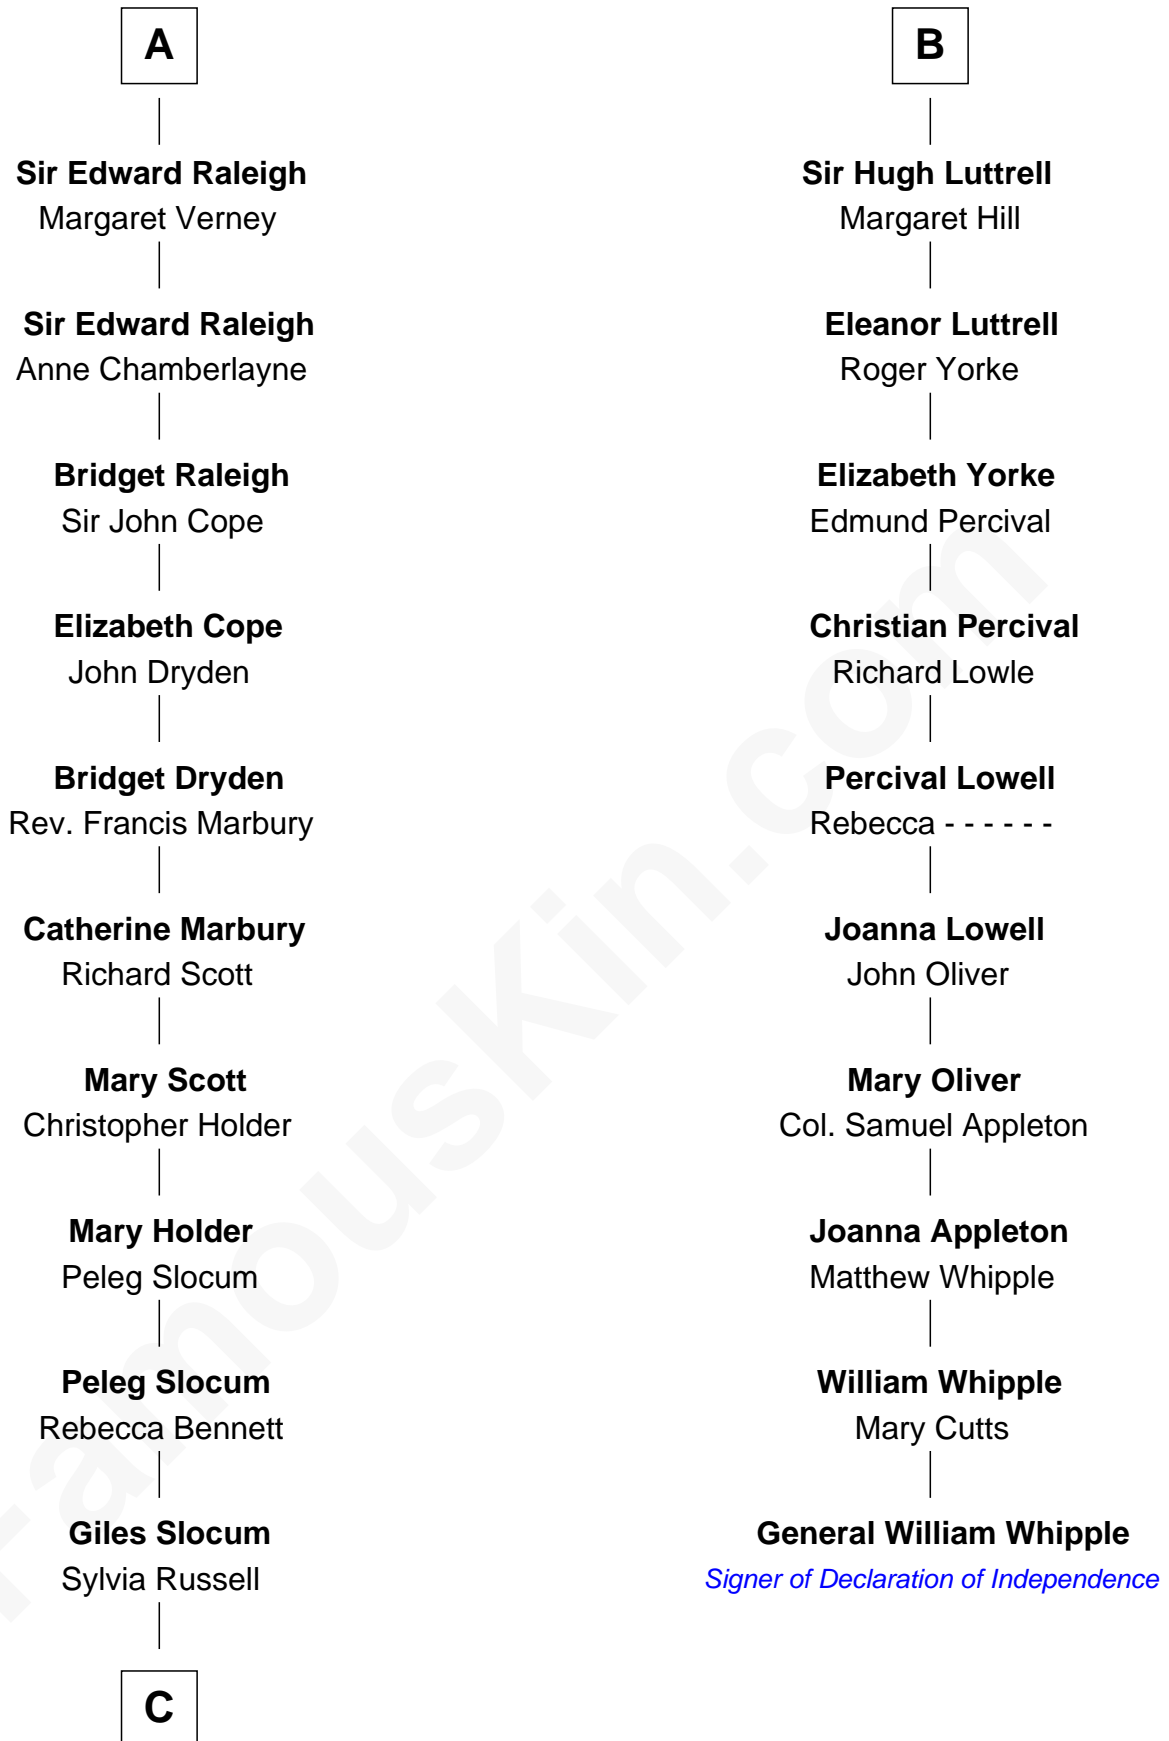

FamousKin.com

Relationship Chart of

Hetty Green

"The Witch of Wall Street"

16th cousin 4 times removed of

General William Whipple

Signer of the Declaration of Independence

C

—
Abigail Slocum

Isaac Howland

—
Mehitable Howland

Gideon Howland

—
Abby Slocum Howland

Edward Mott Robinson

—
Hetty Green

"The Witch of Wall Street"