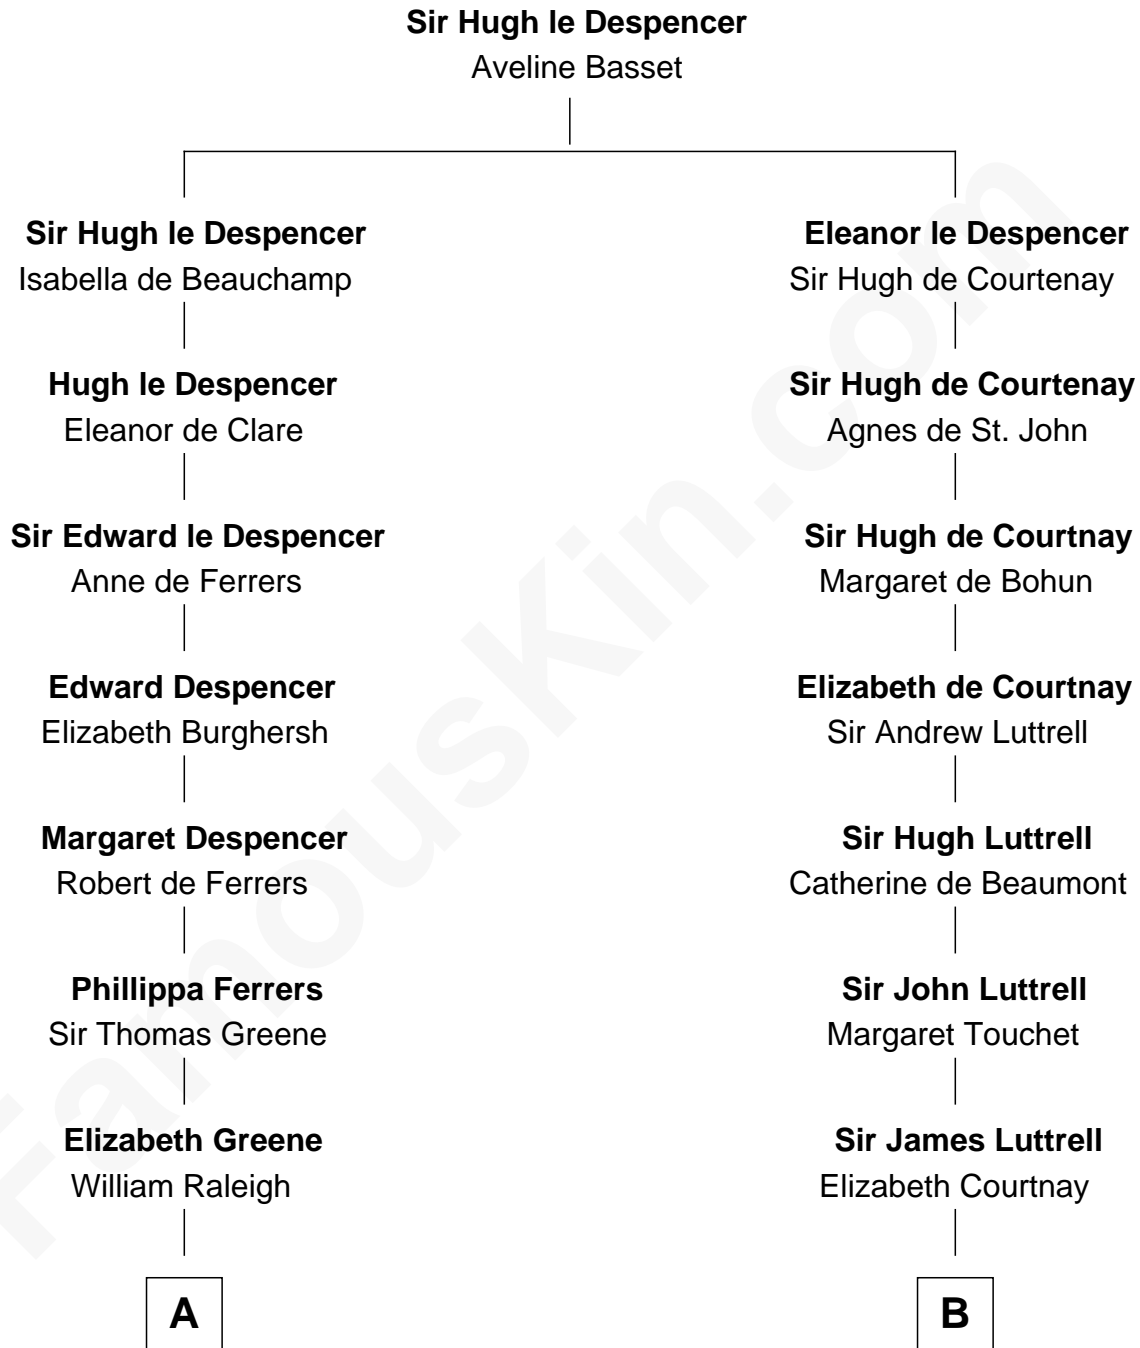

FamousKin.com

Relationship Chart of

Hetty Green

"The Witch of Wall Street"

16th cousin 4 times removed of

General William Whipple

Signer of the Declaration of Independence

C

—
Abigail Slocum

Isaac Howland

—
Mehitable Howland

Gideon Howland

—
Abby Slocum Howland

Edward Mott Robinson

—
Hetty Green

"The Witch of Wall Street"