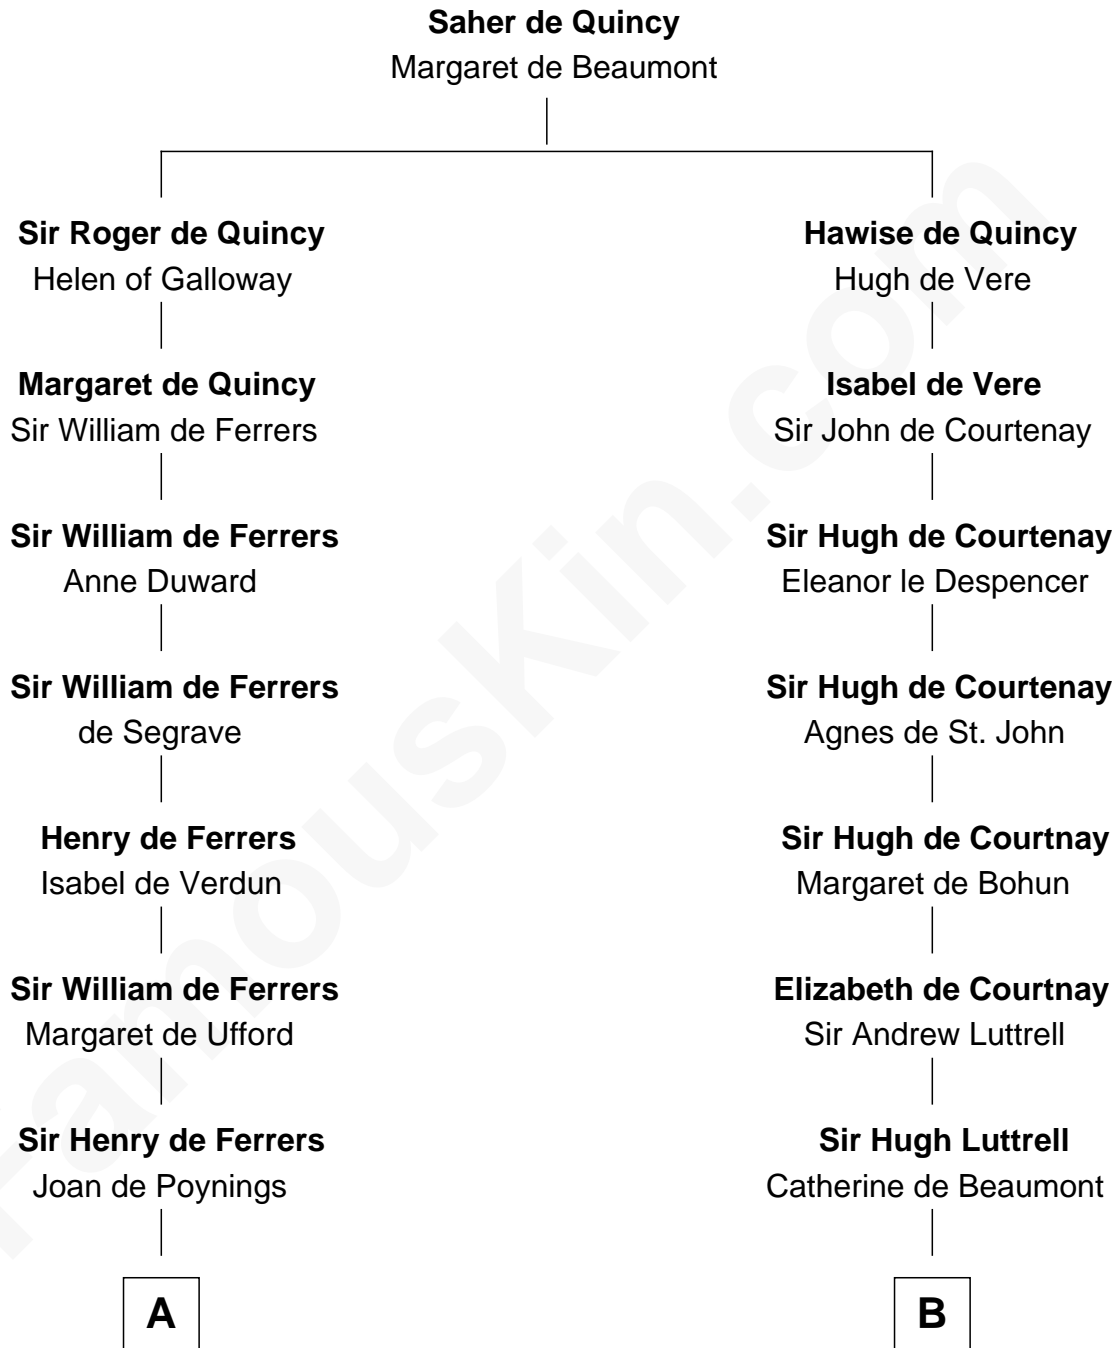

FamousKin.com

Relationship Chart of

Hetty Green

"The Witch of Wall Street"

18th cousin 3 times removed of

General William Whipple

Signer of the Declaration of Independence

C

Thomas Hicks
Judith Akin

Sarah Hicks
Gideon Howland

Gideon Howland
Mehitable Howland

Abby Slocum Howland
Edward Mott Robinson

Hetty Green
"The Witch of Wall Street"

D

William Whipple
Mary Cutts

General William Whipple
Signer of Declaration of Independence