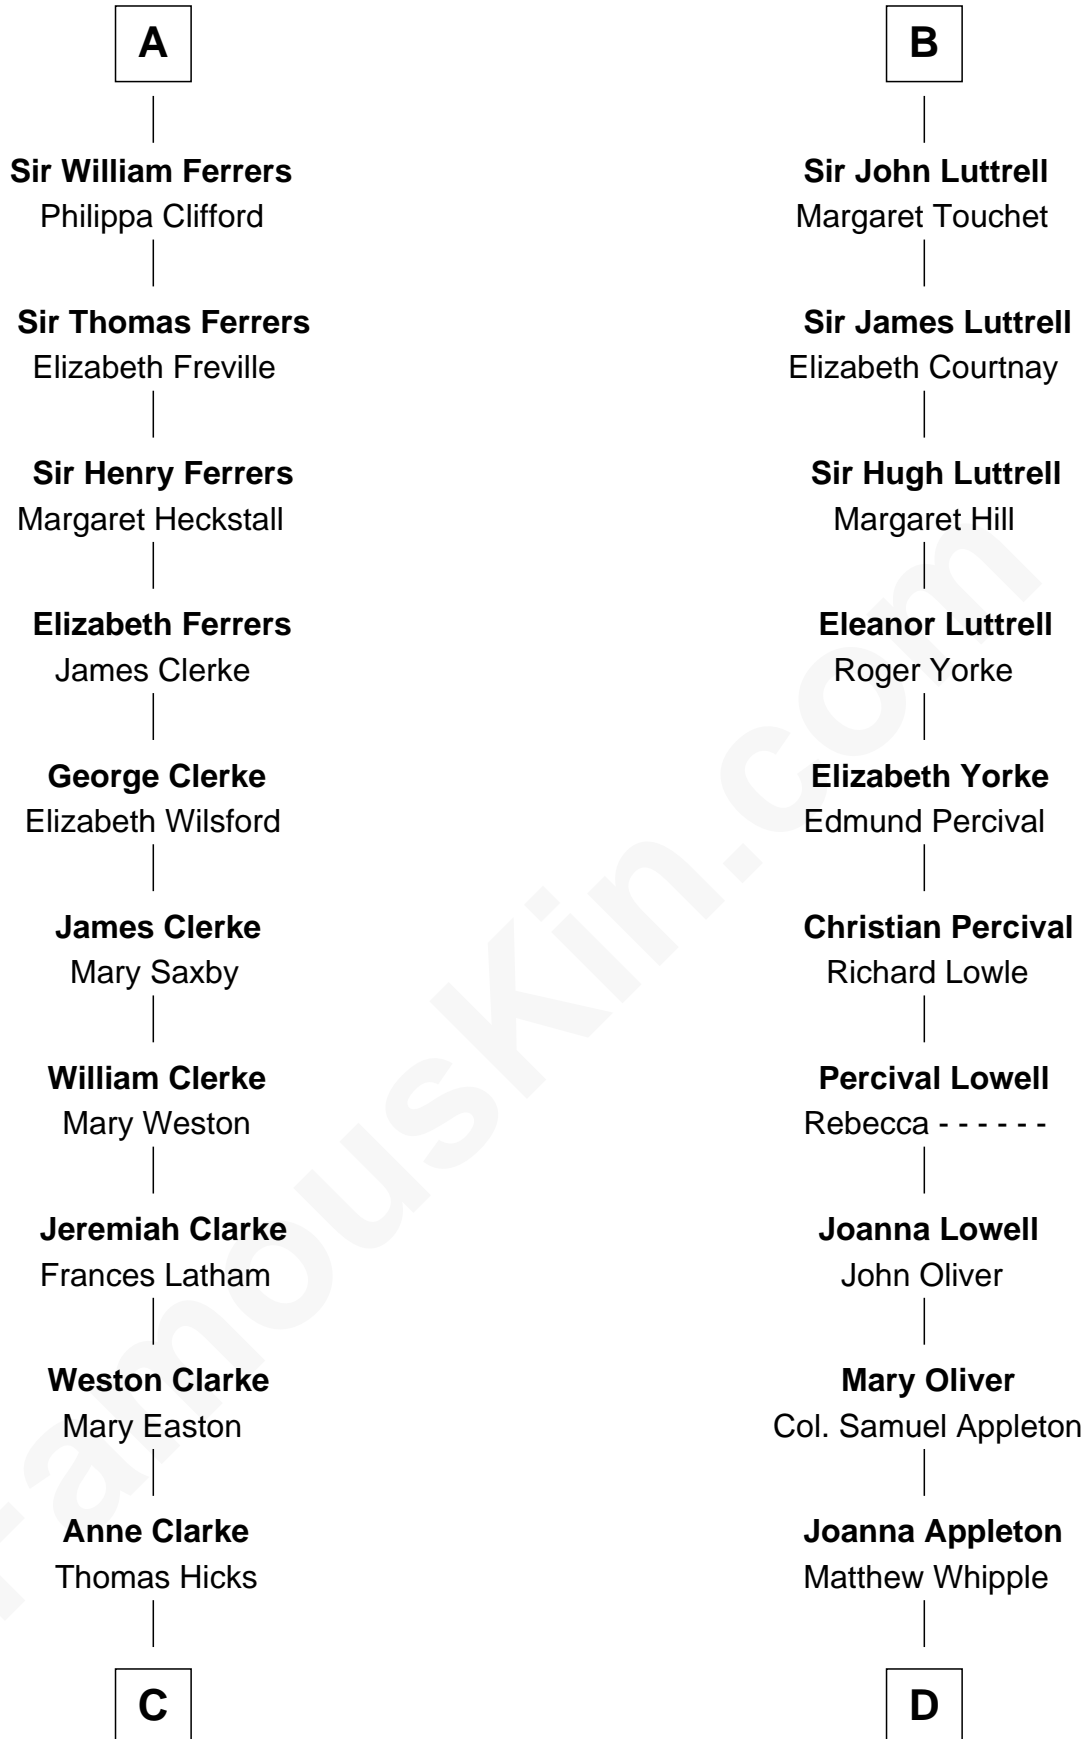

FamousKin.com

Relationship Chart of

Hetty Green

"The Witch of Wall Street"

18th cousin 3 times removed of

General William Whipple

Signer of the Declaration of Independence

C

Thomas Hicks
Judith Akin

Sarah Hicks
Gideon Howland

Gideon Howland
Mehitable Howland

Abby Slocum Howland
Edward Mott Robinson

Hetty Green
"The Witch of Wall Street"

D

William Whipple
Mary Cutts

General William Whipple
Signer of Declaration of Independence