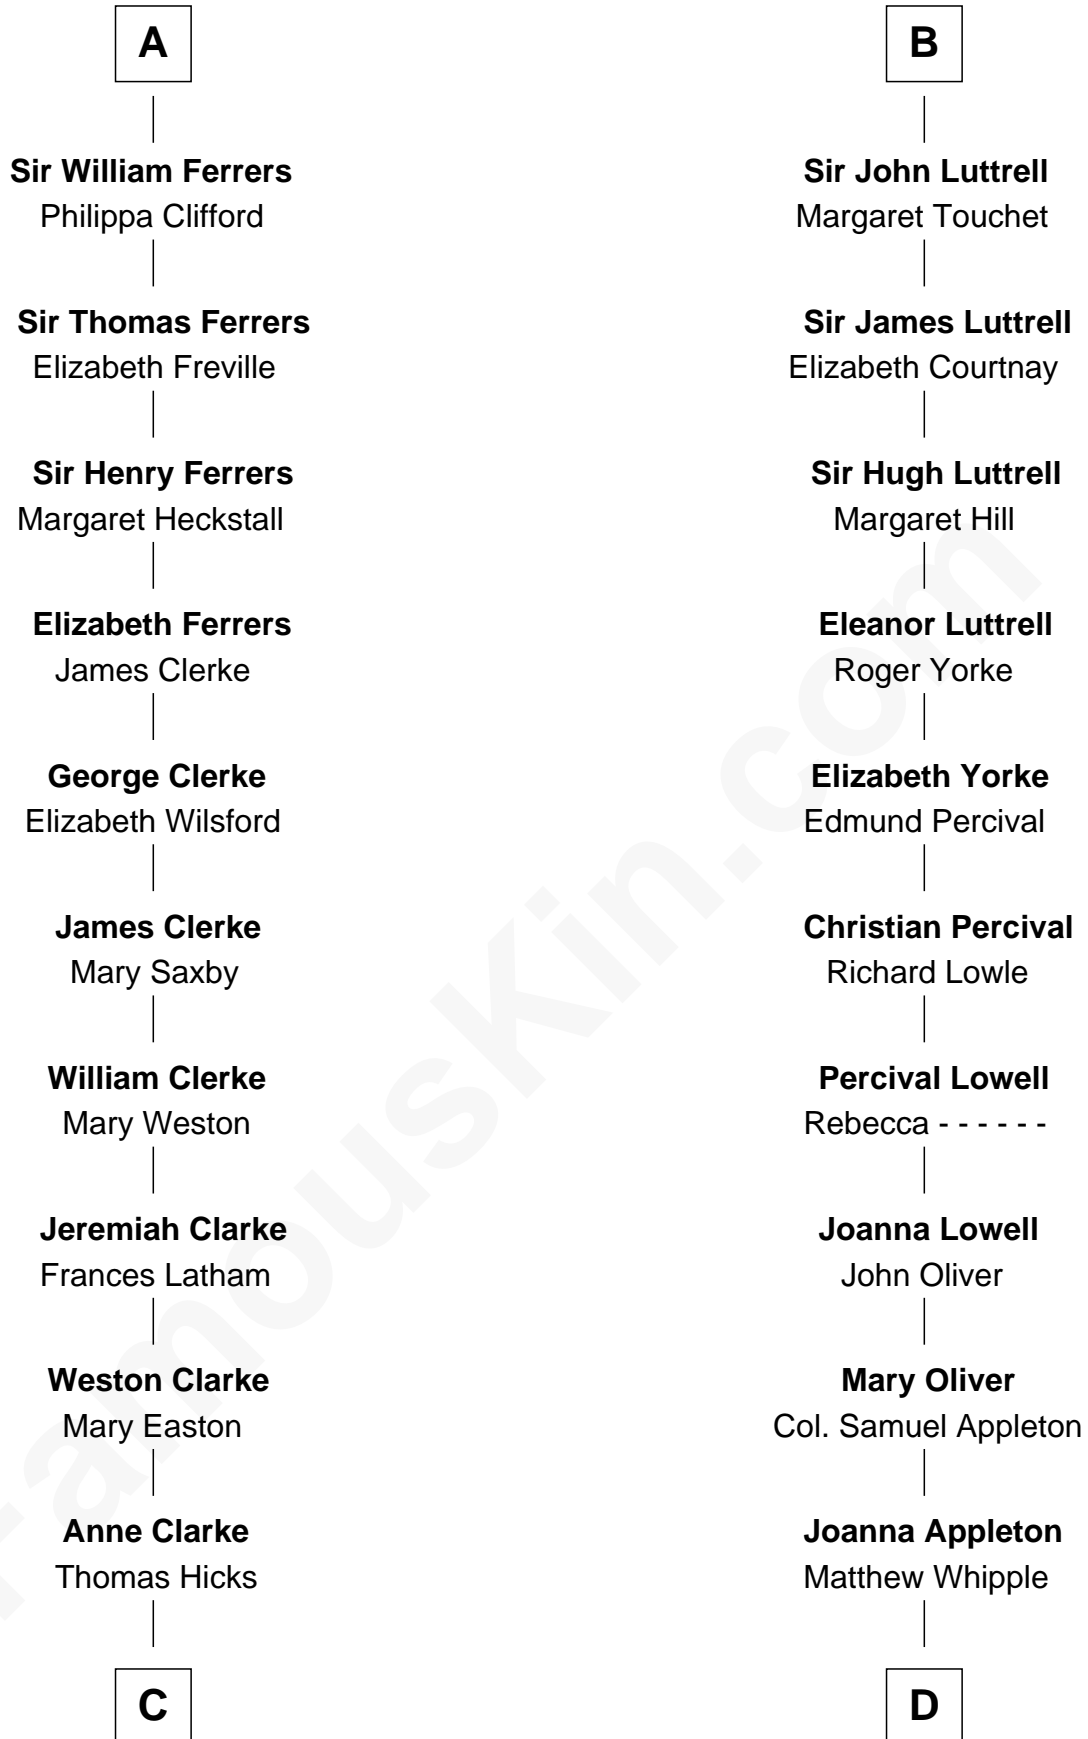

FamousKin.com

Relationship Chart of

Hetty Green

"The Witch of Wall Street"

18th cousin 3 times removed of

General William Whipple

Signer of the Declaration of Independence

Reginald de Braiose

C

Thomas Hicks
Judith Akin

Sarah Hicks
Gideon Howland

Gideon Howland
Mehitable Howland

Abby Slocum Howland
Edward Mott Robinson

Hetty Green
"The Witch of Wall Street"

D

William Whipple
Mary Cutts