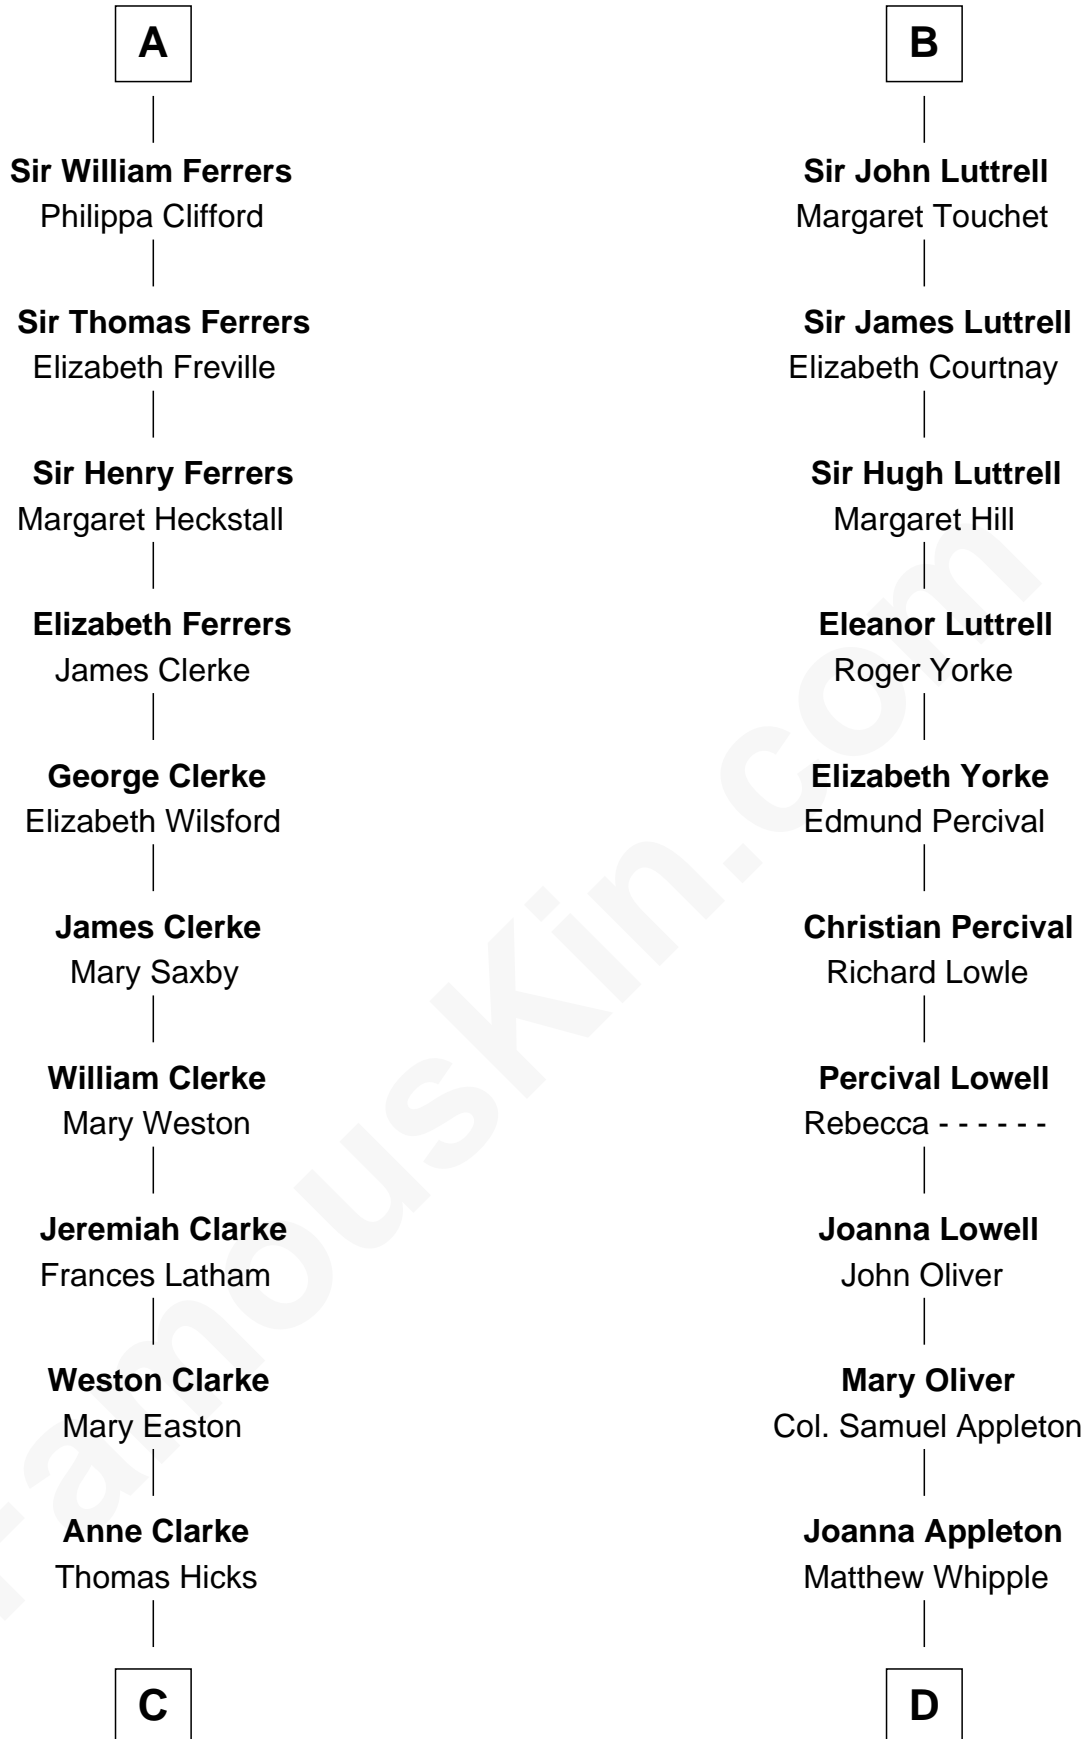

FamousKin.com

Relationship Chart of

Hetty Green

"The Witch of Wall Street"

18th cousin 3 times removed of

General William Whipple

Signer of the Declaration of Independence

Sir William Marshal

Isabel de Clare

C

Thomas Hicks
Judith Akin

Sarah Hicks
Gideon Howland

Gideon Howland
Mehitable Howland

Abby Slocum Howland
Edward Mott Robinson

Hetty Green
"The Witch of Wall Street"

D

William Whipple
Mary Cutts

General William Whipple
Signer of Declaration of Independence

FamousKin.com