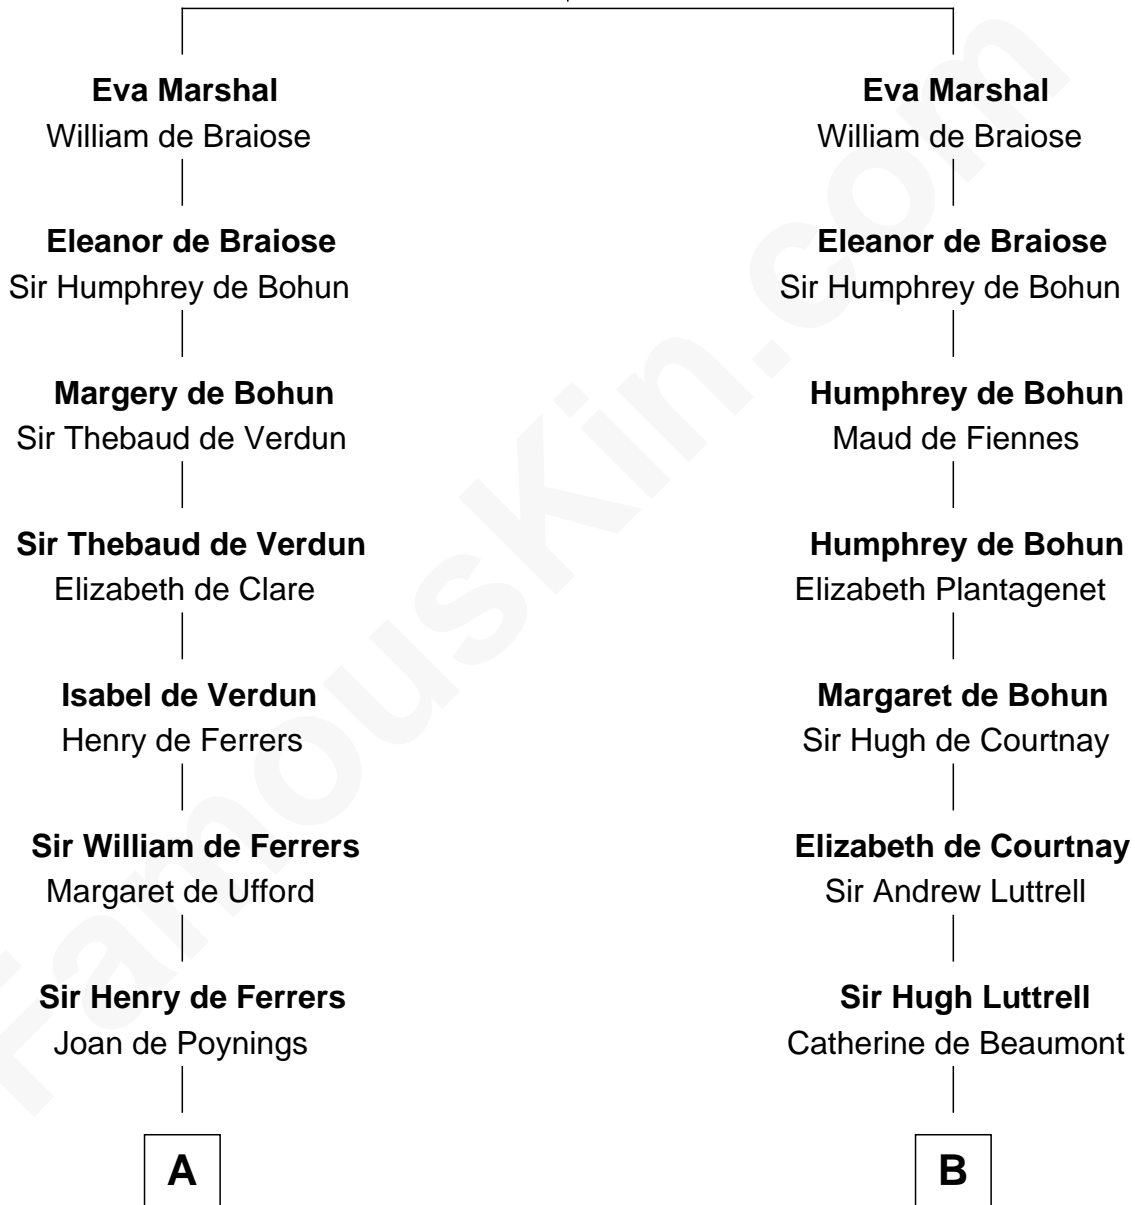

FamousKin.com

Relationship Chart of

Hetty Green

"The Witch of Wall Street"

18th cousin 3 times removed of

General William Whipple

Signer of the Declaration of Independence

Sir William Marshal

Isabel de Clare

C

Thomas Hicks
Judith Akin

Sarah Hicks
Gideon Howland

Gideon Howland
Mehitable Howland

Abby Slocum Howland
Edward Mott Robinson

Hetty Green
"The Witch of Wall Street"

D

William Whipple
Mary Cutts

General William Whipple
Signer of Declaration of Independence

FamousKin.com