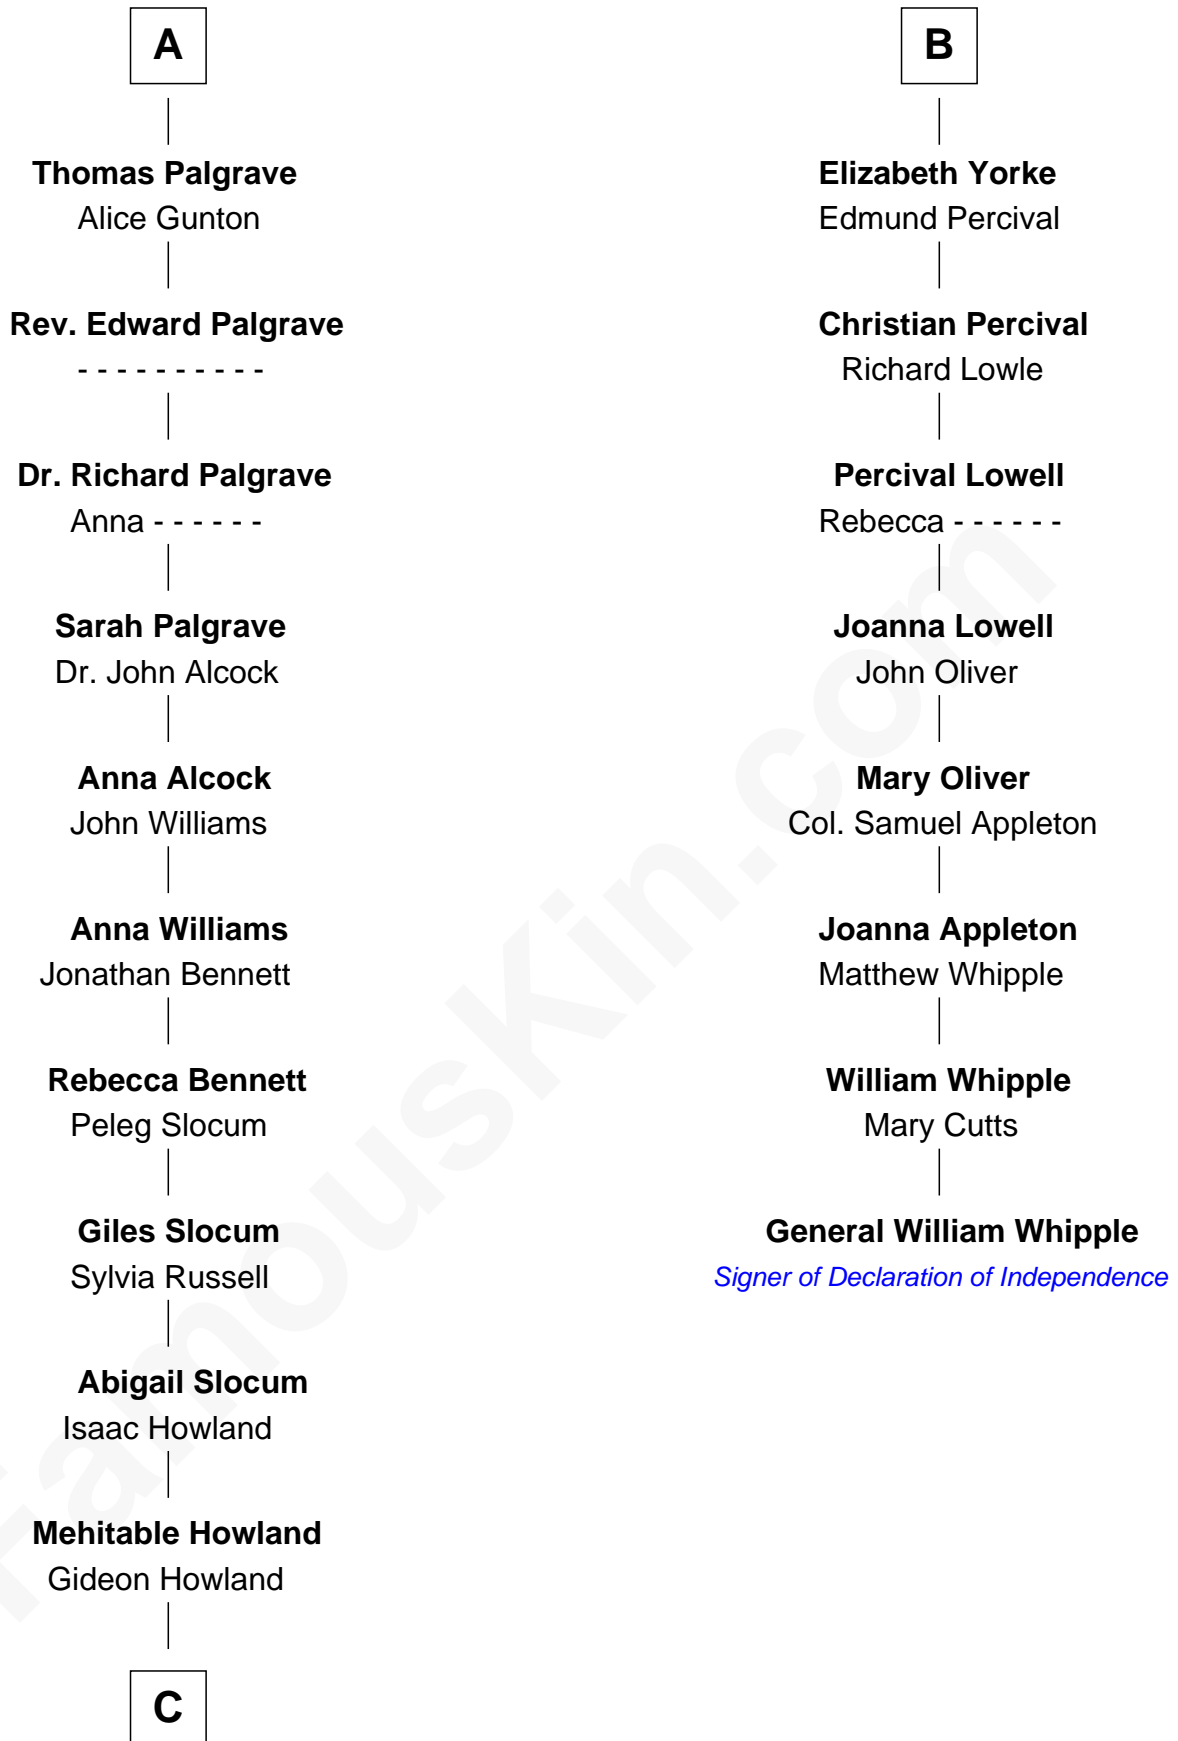

FamousKin.com

Relationship Chart of

Hetty Green

"The Witch of Wall Street"

14th cousin 4 times removed of

General William Whipple

Signer of the Declaration of Independence

C

Abby Slocum Howland

Edward Mott Robinson

Hetty Green

"The Witch of Wall Street"

FamousKin.com