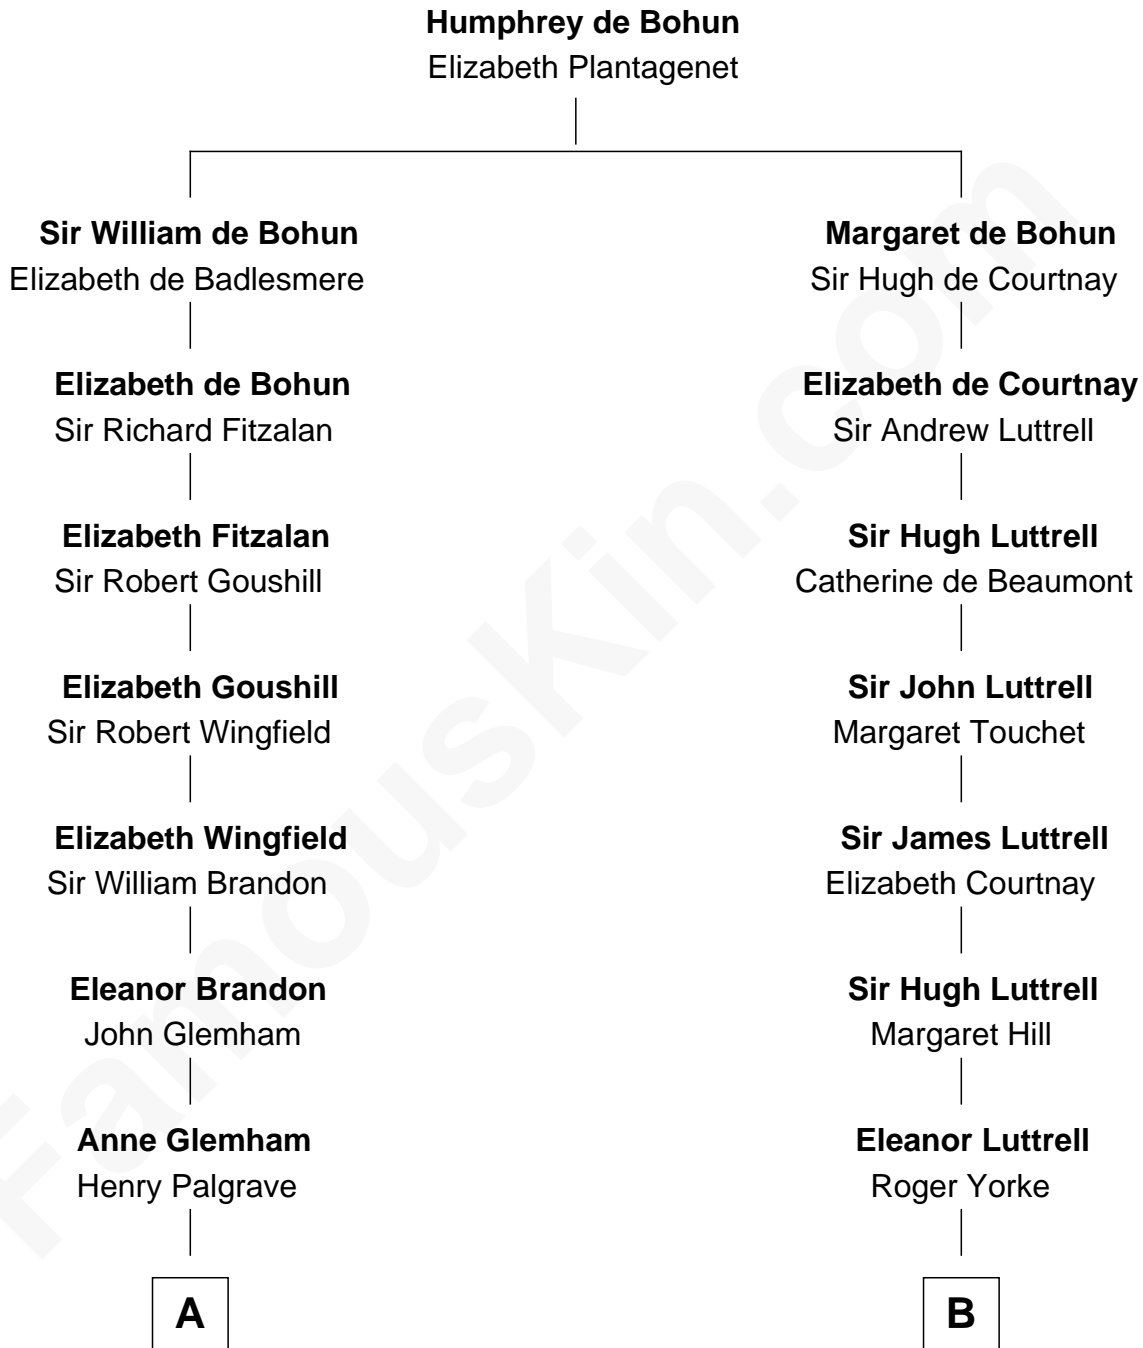

FamousKin.com

Relationship Chart of

Hetty Green

"The Witch of Wall Street"

14th cousin 4 times removed of

General William Whipple

Signer of the Declaration of Independence

C

Abby Slocum Howland

Edward Mott Robinson

Hetty Green

"The Witch of Wall Street"

FamousKin.com