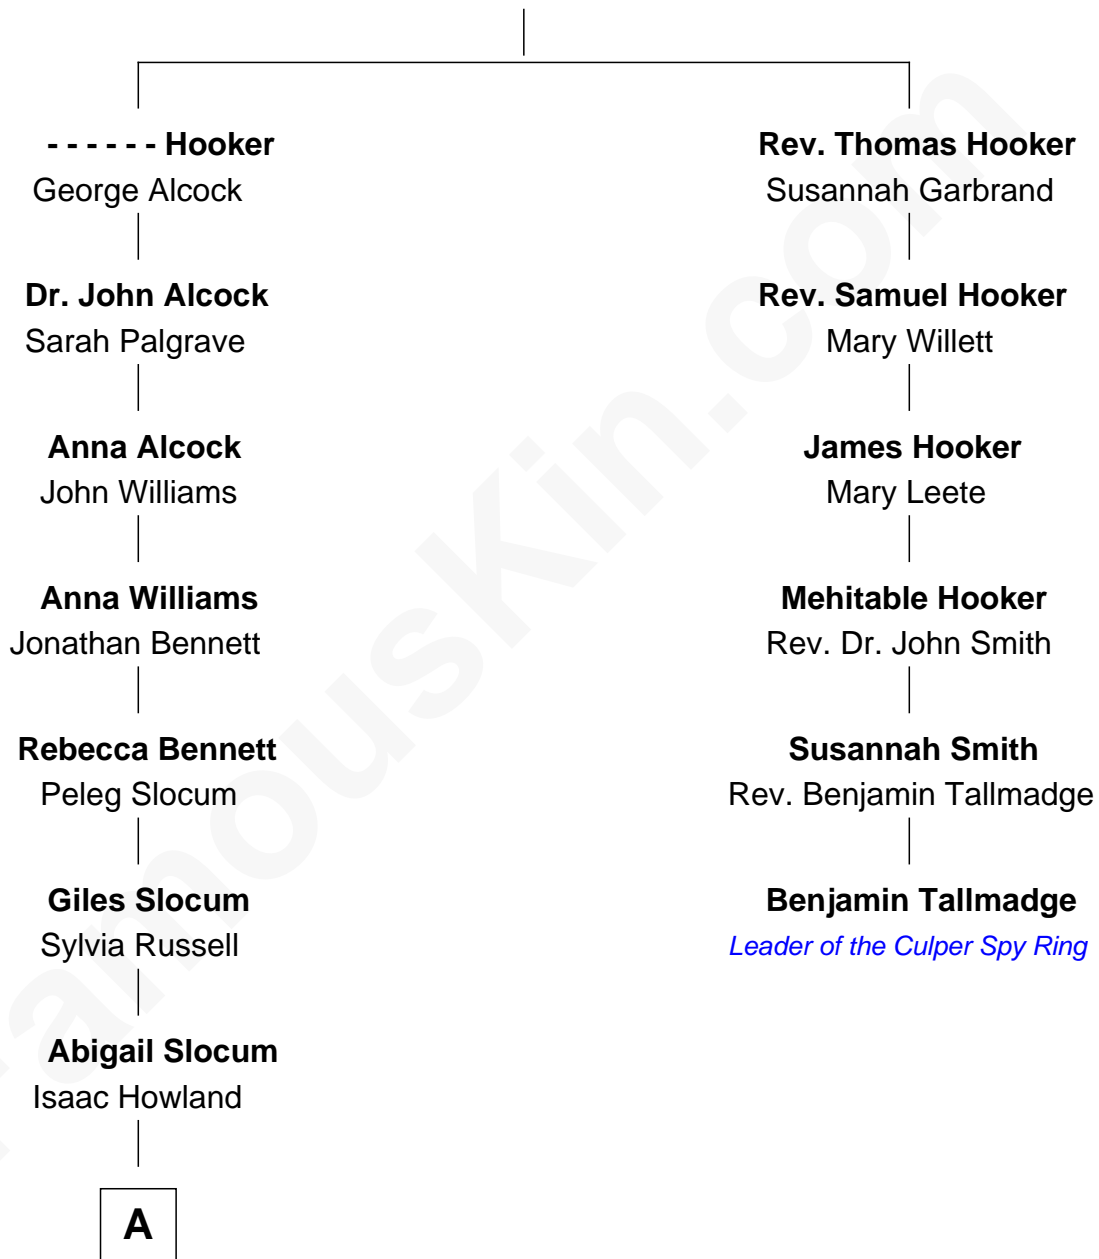

## Relationship Chart of

### Hetty Green

*"The Witch of Wall Street"*

5th cousin 4 times removed of

### Benjamin Tallmadge

*Leader of the Culper Spy Ring during the American Revolution*

**Thomas Hooker**

**A**

—  
**Mehitable Howland**

Gideon Howland

—  
**Abby Slocum Howland**

Edward Mott Robinson

—  
**Hetty Green**

*"The Witch of Wall Street"*

FamousKin.com