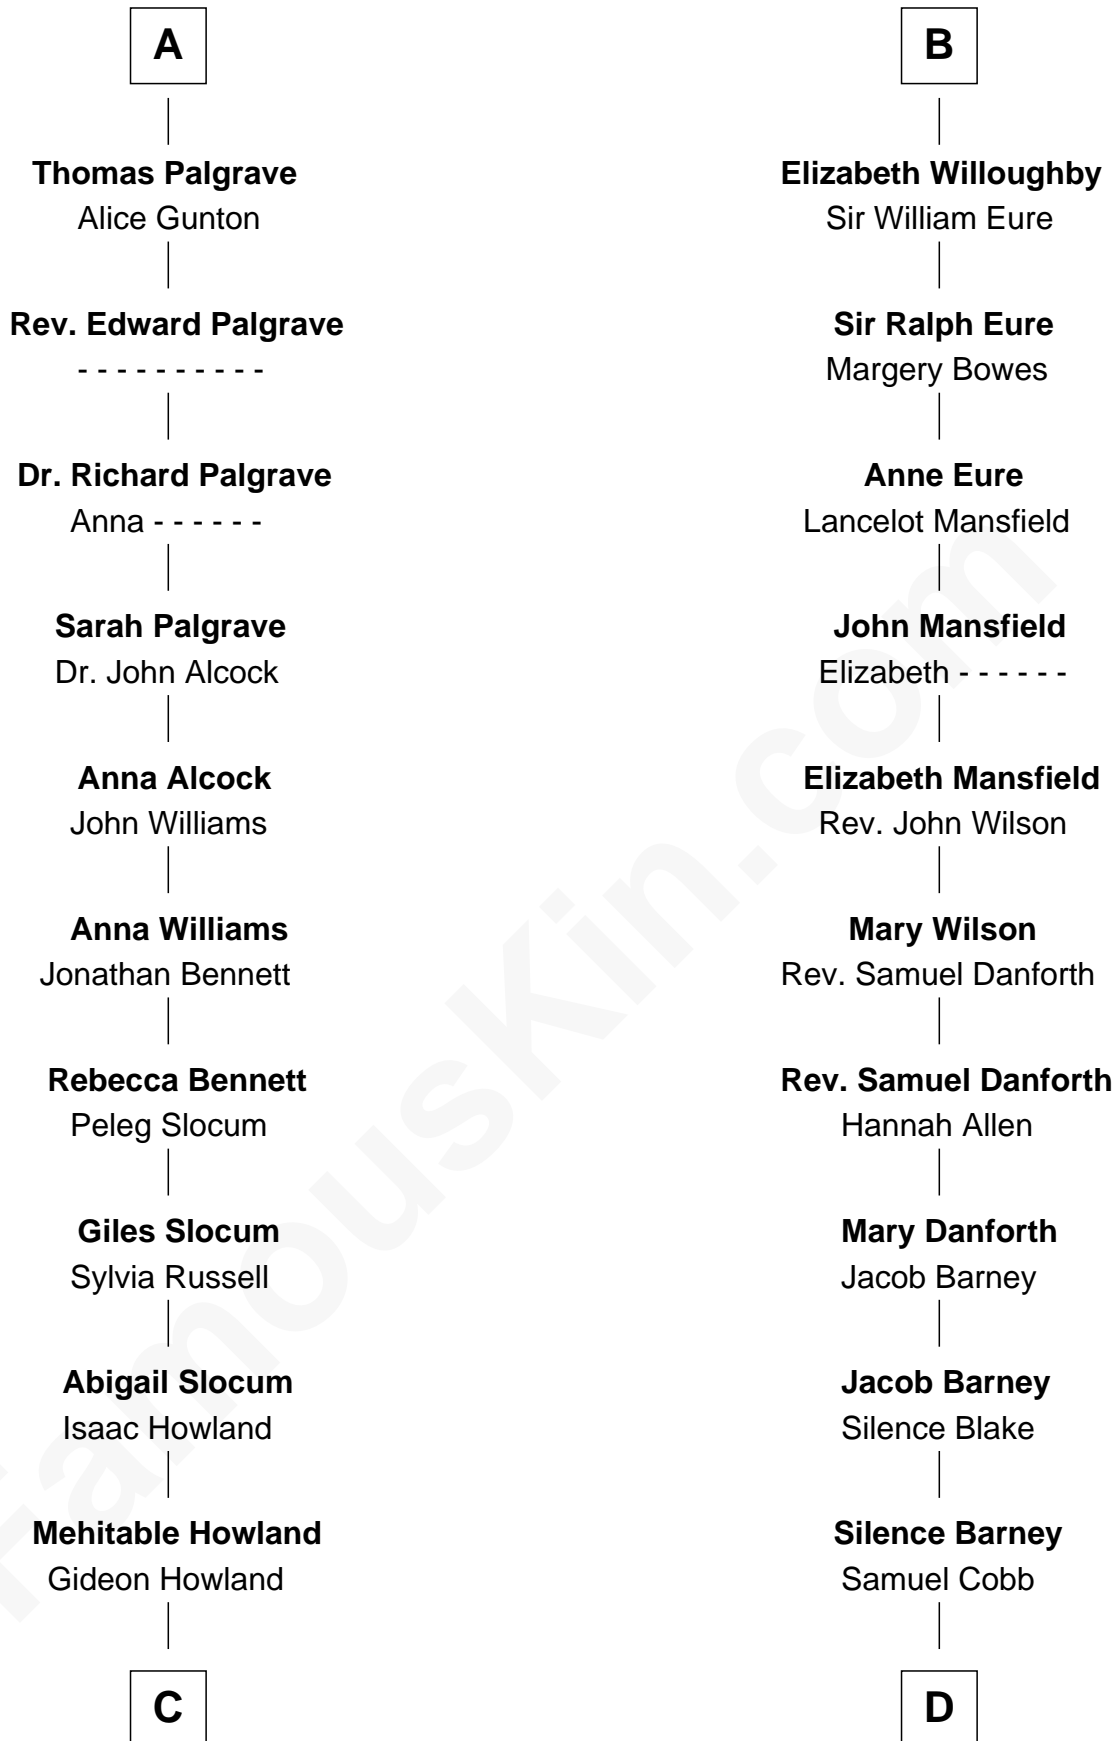

## Relationship Chart of

### Hetty Green

*"The Witch of Wall Street"*

18th cousin 3 times removed of

### Sandra Day O'Connor

*First Female U.S. Supreme Court Justice*

**C**

**Abby Slocum Howland**  
Edward Mott Robinson

**Hetty Green**  
*"The Witch of Wall Street"*

**D**

**Lettice Carlyle Cobb**  
Luke Day