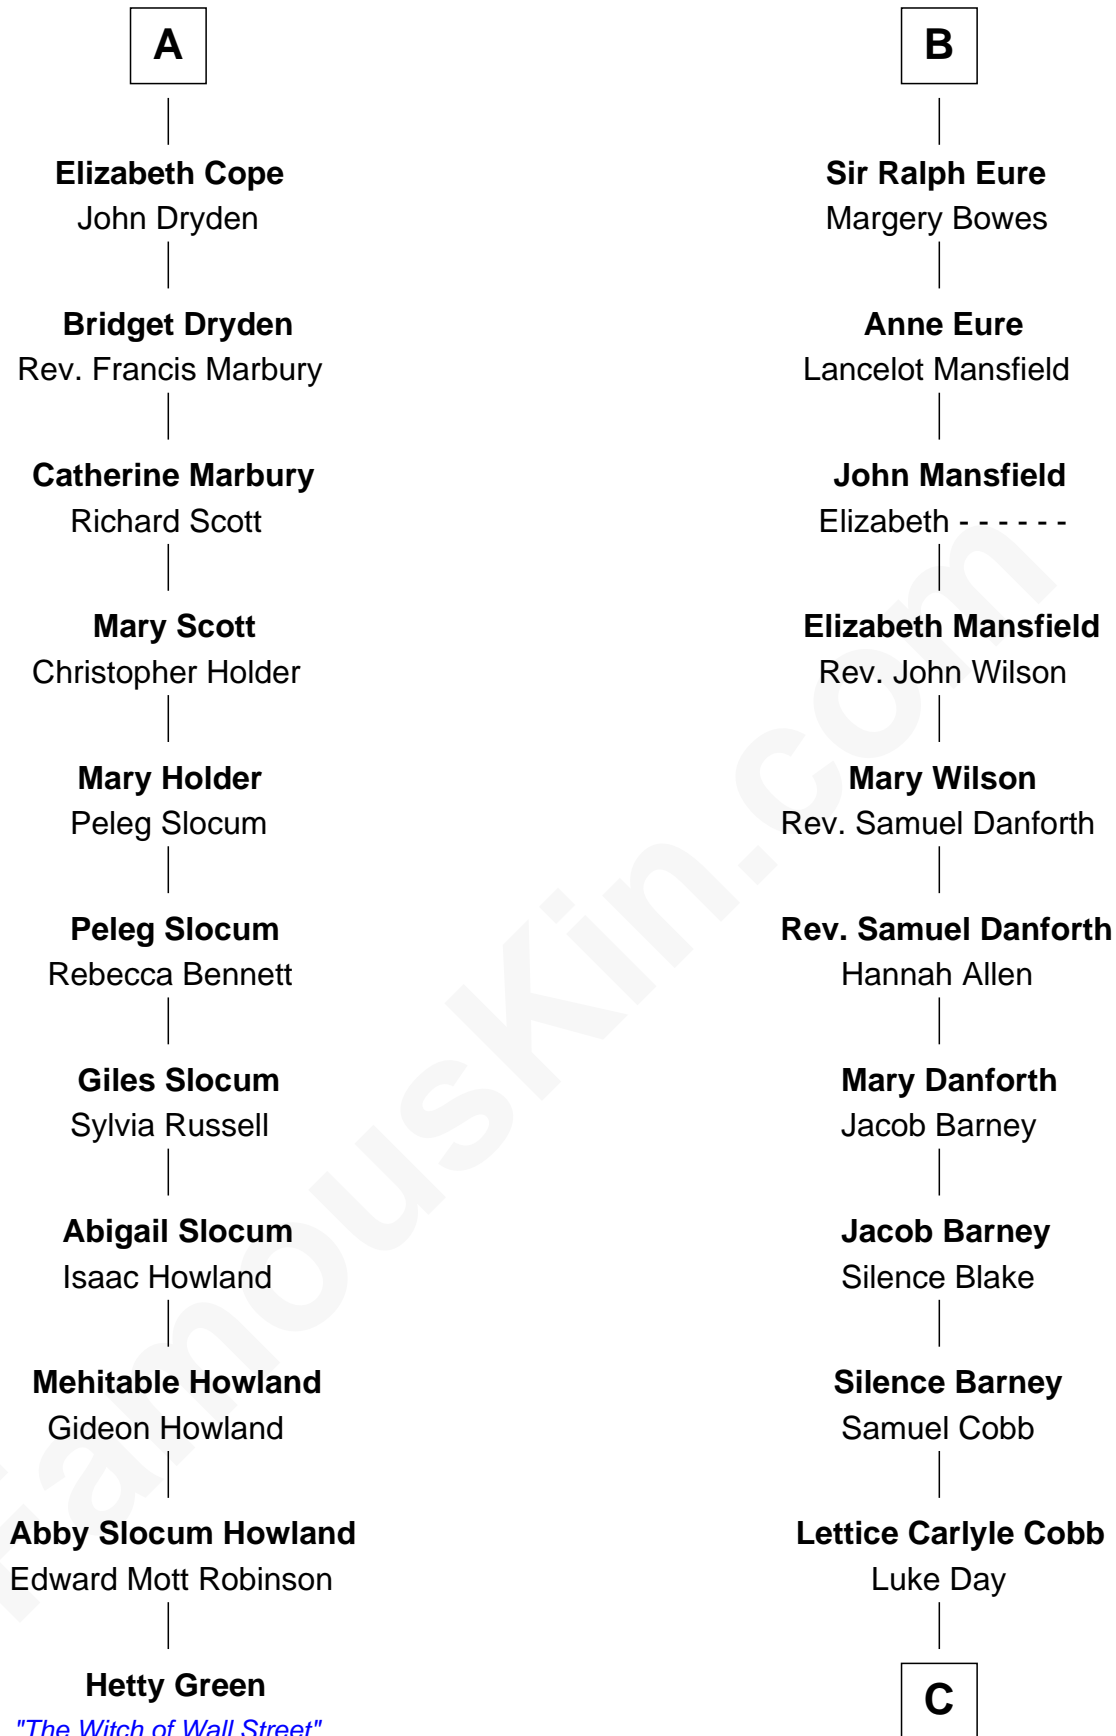

FamousKin.com

Relationship Chart of

Hetty Green

"The Witch of Wall Street"

17th cousin 3 times removed of

Sandra Day O'Connor

First Female U.S. Supreme Court Justice

C

—
Hollis Day

Eliza L. Flanders

—
Henry Clay Day

Alice Edith Hilton

—
Henry R. Day

Ada Mae Wilkey

—
Sandra Day O'Connor

U.S. Supreme Court Justice