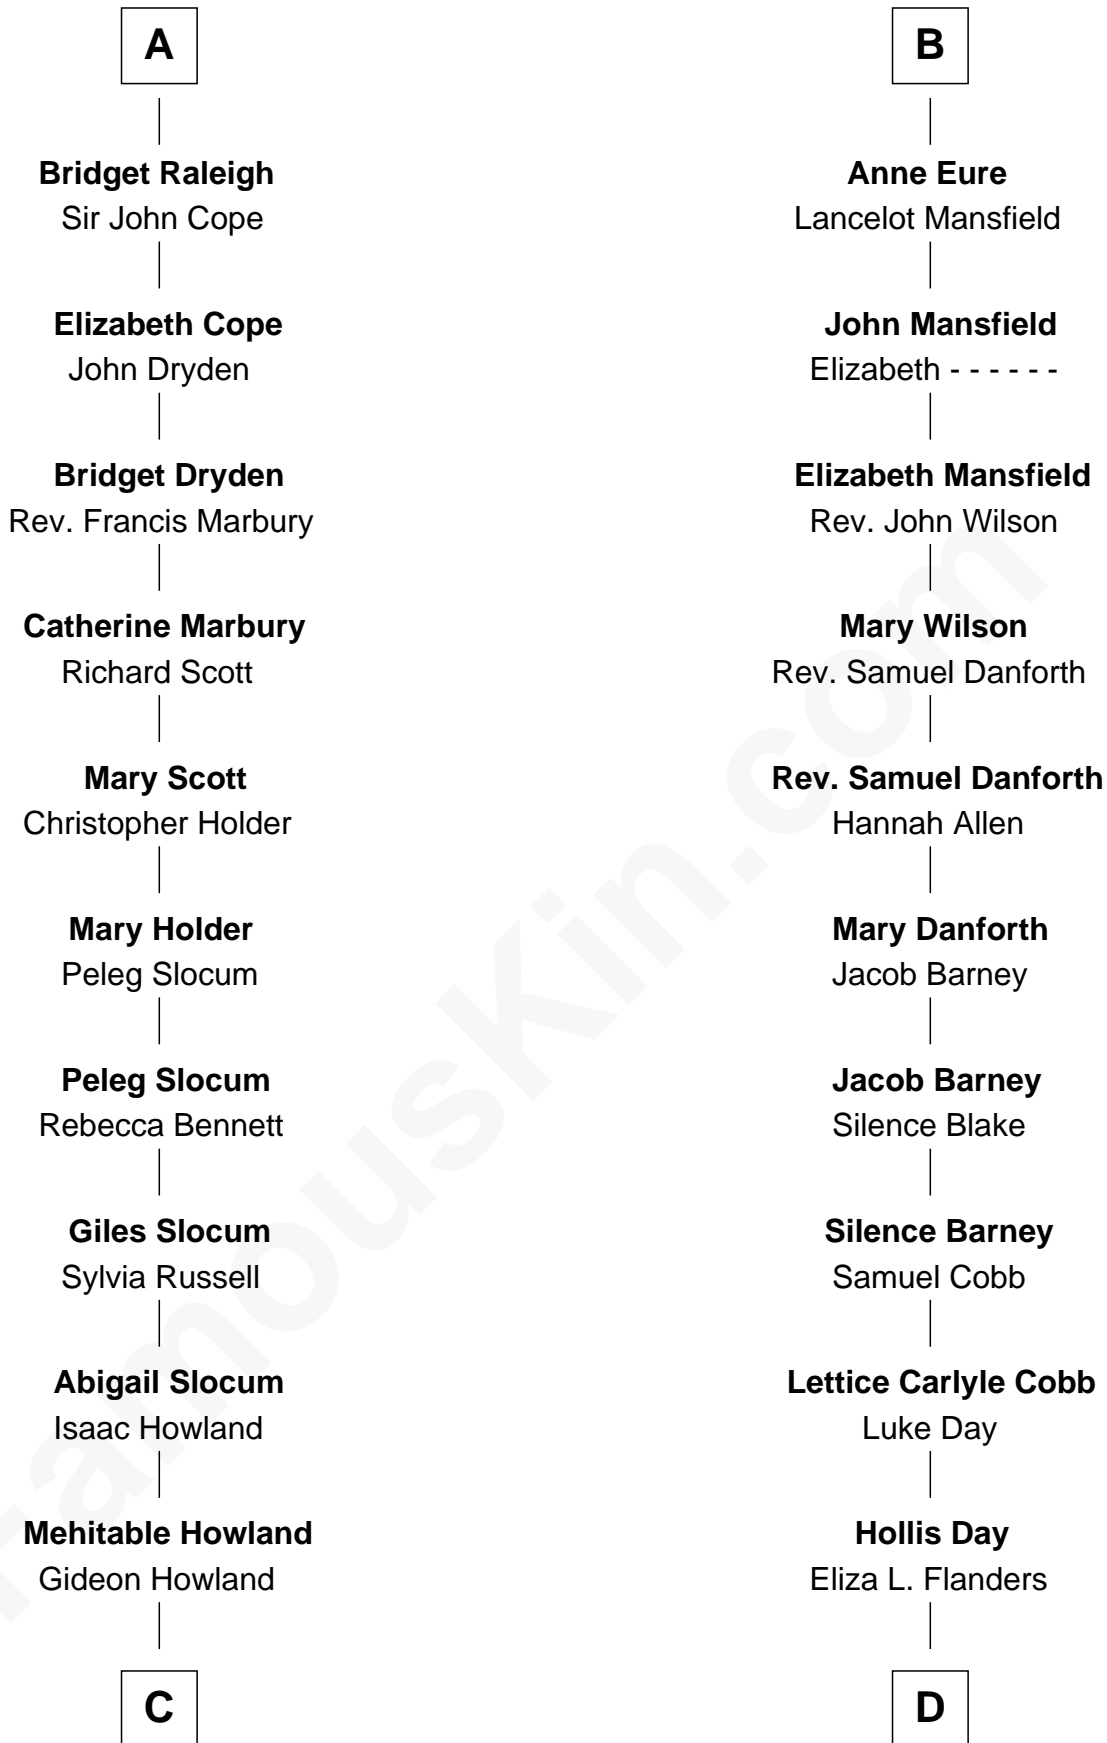

FamousKin.com

Relationship Chart of

Hetty Green

"The Witch of Wall Street"

18th cousin 1 time removed of

Sandra Day O'Connor

First Female U.S. Supreme Court Justice

Edmund Fitzalan
Alice de Warenne

C

Abby Slocum Howland
Edward Mott Robinson

Hetty Green
"The Witch of Wall Street"

D

Henry Clay Day
Alice Edith Hilton

Henry R. Day
Ada Mae Wilkey

Sandra Day O'Connor
U.S. Supreme Court Justice

FamousKin.com